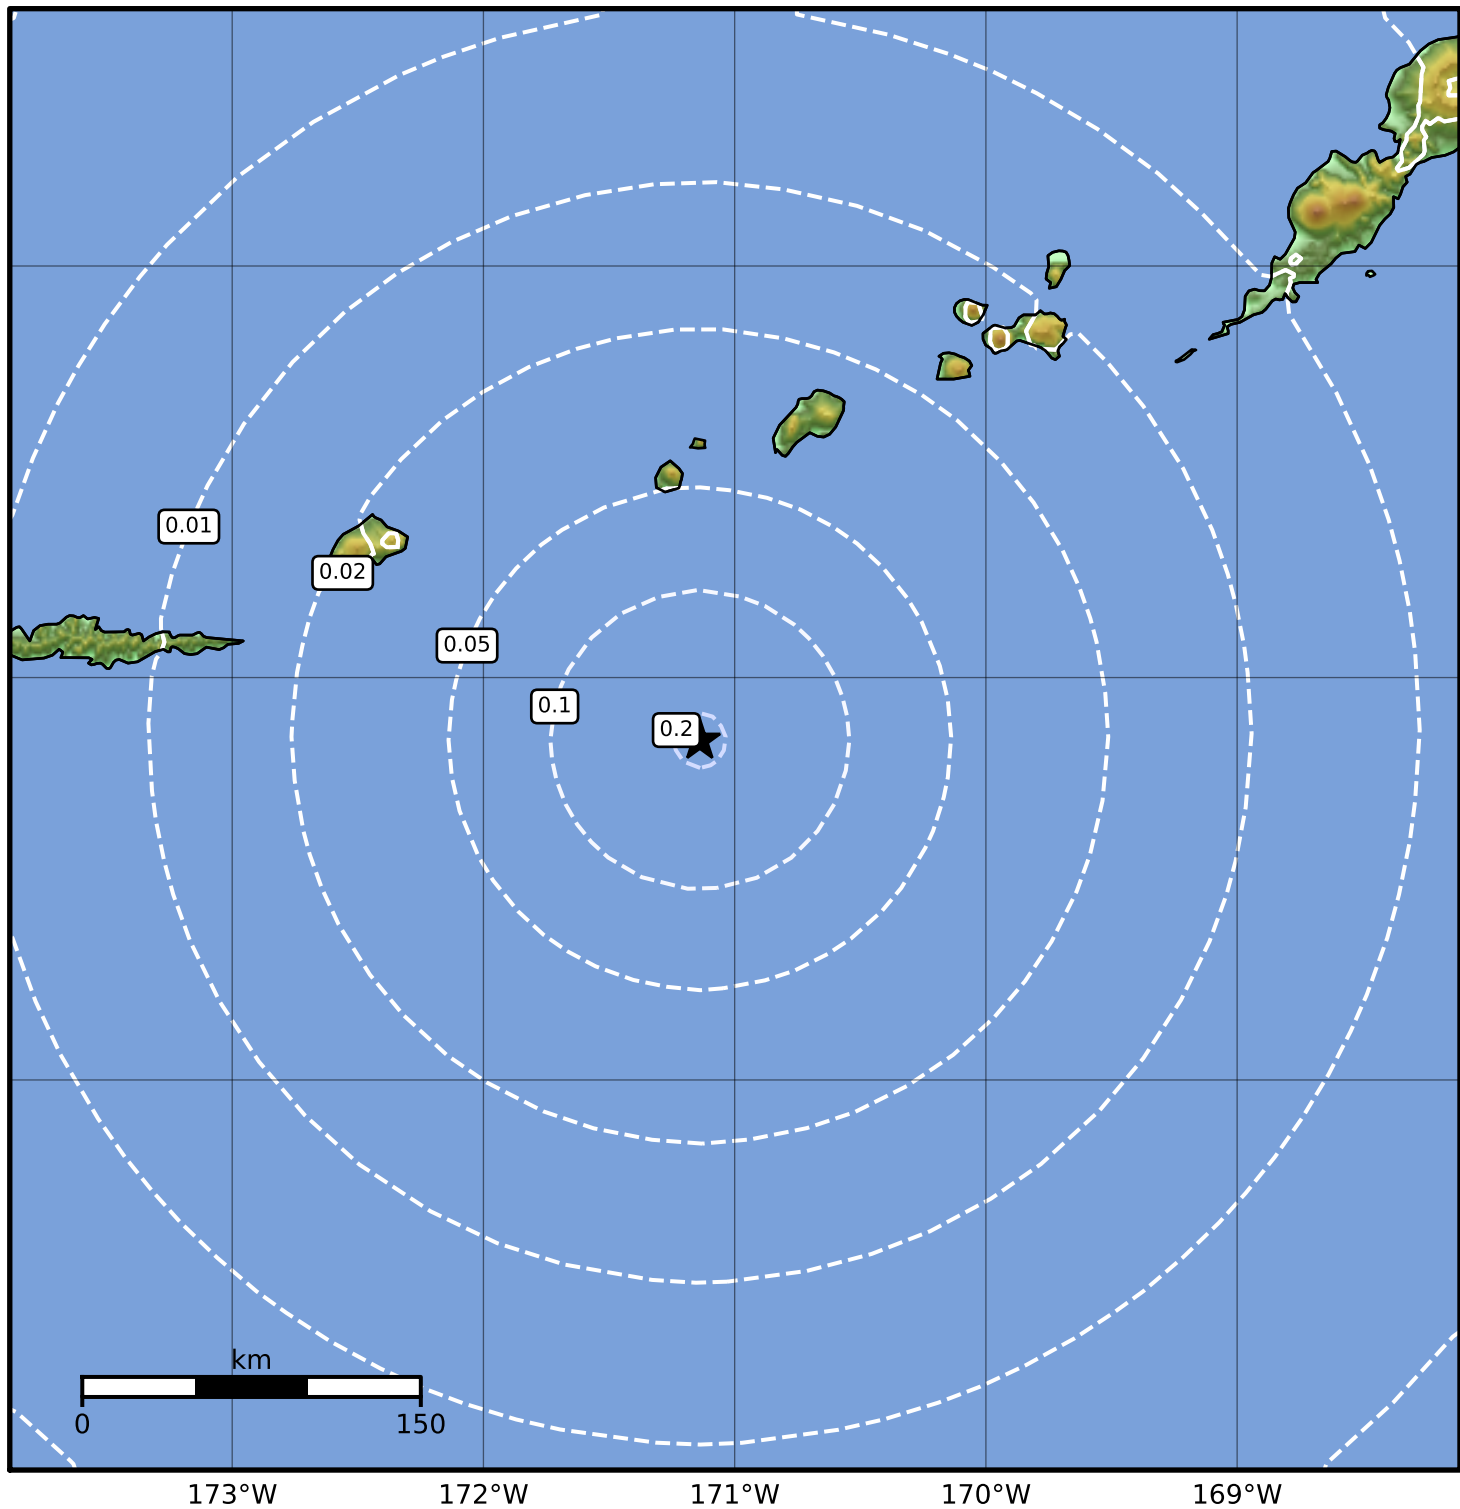

0.3 Second Peak Spectral Acceleration Map Alaska Earthquake Center  
 ShakeMap: 81 km (50 miles) SE of Amukta Pass  
 May 23, 2023 17:10:26 UTC M3.7 N51.84 W171.14 Depth: 41.8km ID:ak0236ks175u

SA(0.3) (%g)	0.1	0.2	0.5	1	2	5	10	20	50	100	200
--------------	-----	-----	-----	---	---	---	----	----	----	-----	-----

Scale based on Worden et al. (2012)

Version 2: Processed 2023-05-23T19:23:28Z

△ Seismic Instrument ○ Reported Intensity

★ Epicenter