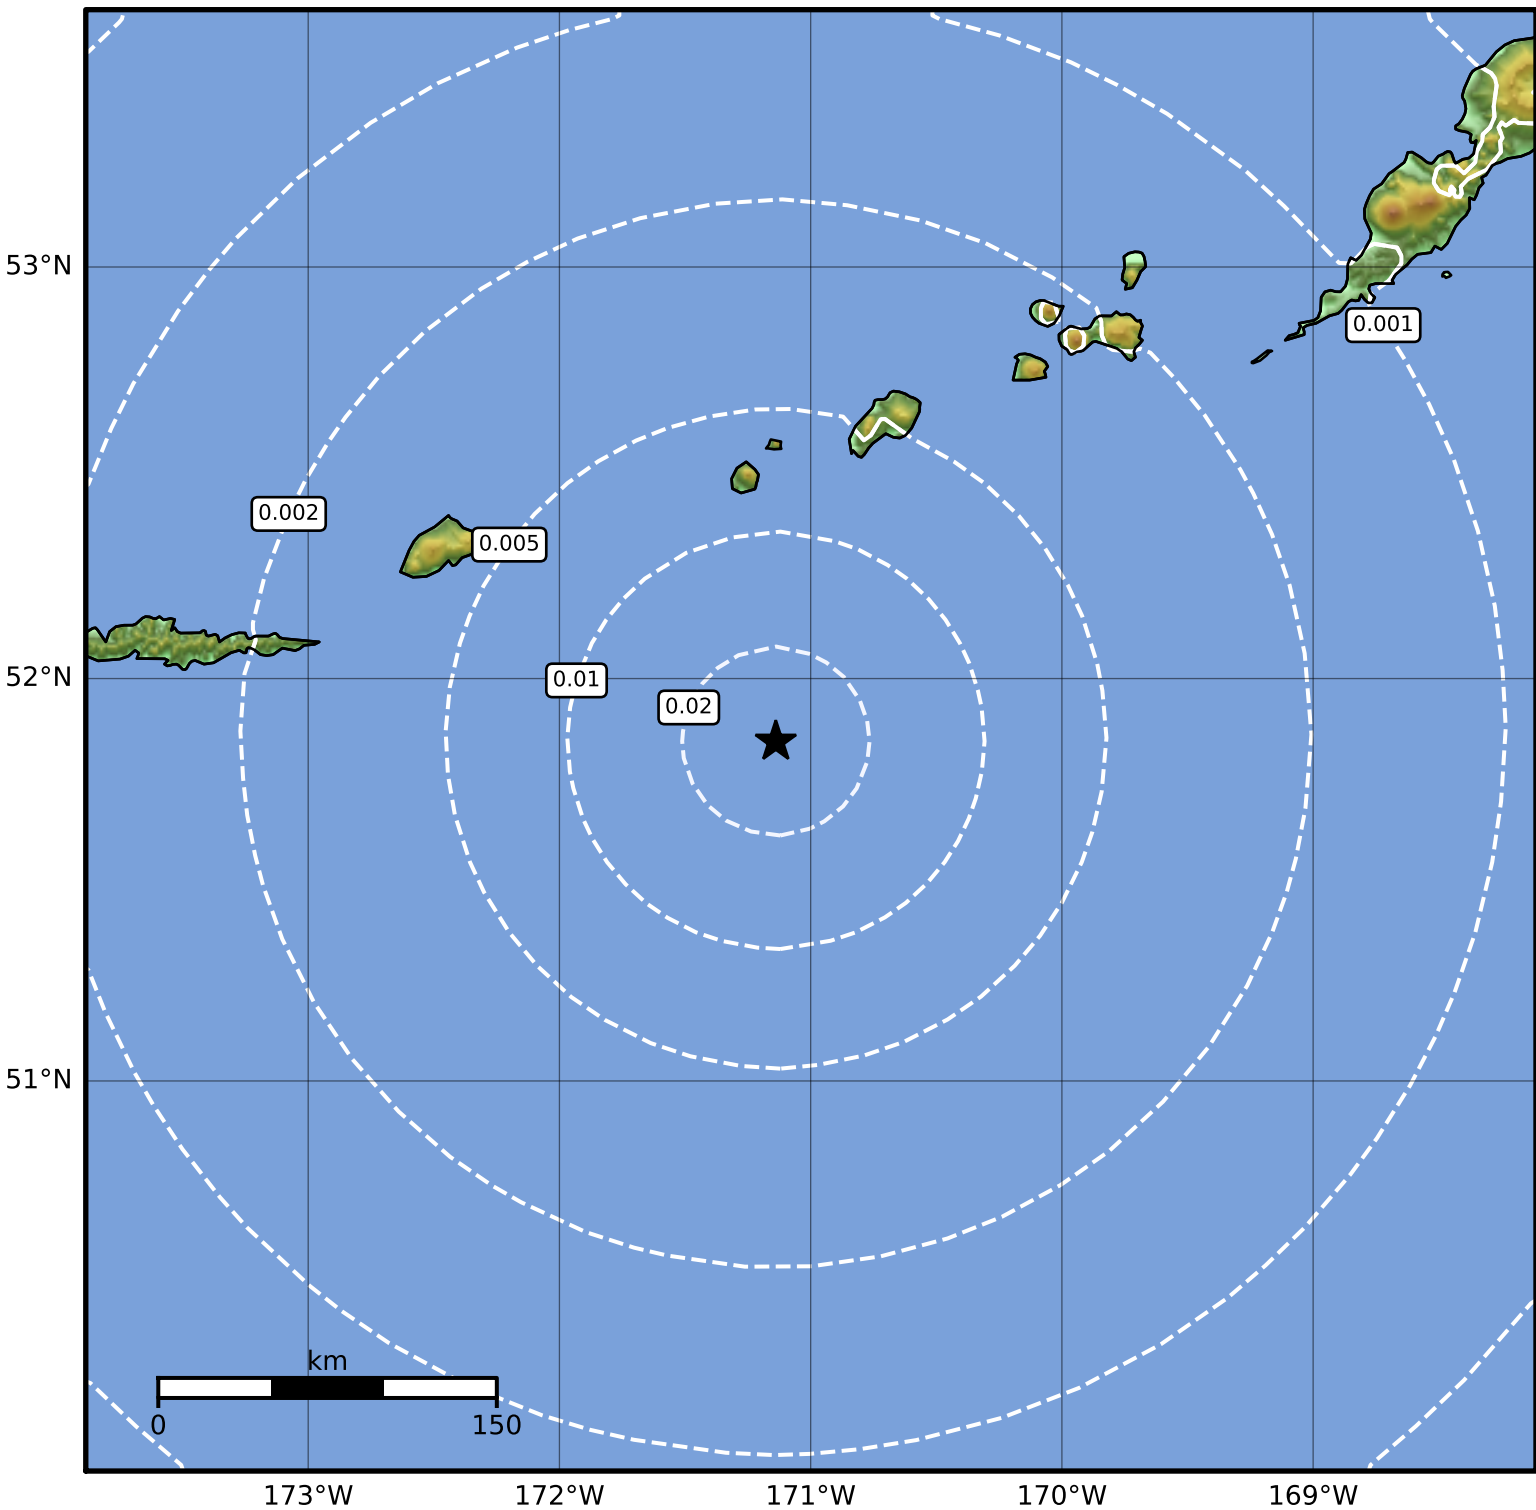

1.0 Second Peak Spectral Acceleration Map Alaska Earthquake Center
 ShakeMap: 81 km (50 miles) SE of Amukta Pass
 May 23, 2023 17:10:26 UTC M3.7 N51.84 W171.14 Depth: 41.8km ID:ak0236ks175u

SA(1.0) (%g)	0.1	0.2	0.5	1	2	5	10	20	50	100	200
--------------	-----	-----	-----	---	---	---	----	----	----	-----	-----

Scale based on Worden et al. (2012)

Version 2: Processed 2023-05-23T19:23:28Z

△ Seismic Instrument ○ Reported Intensity

★ Epicenter