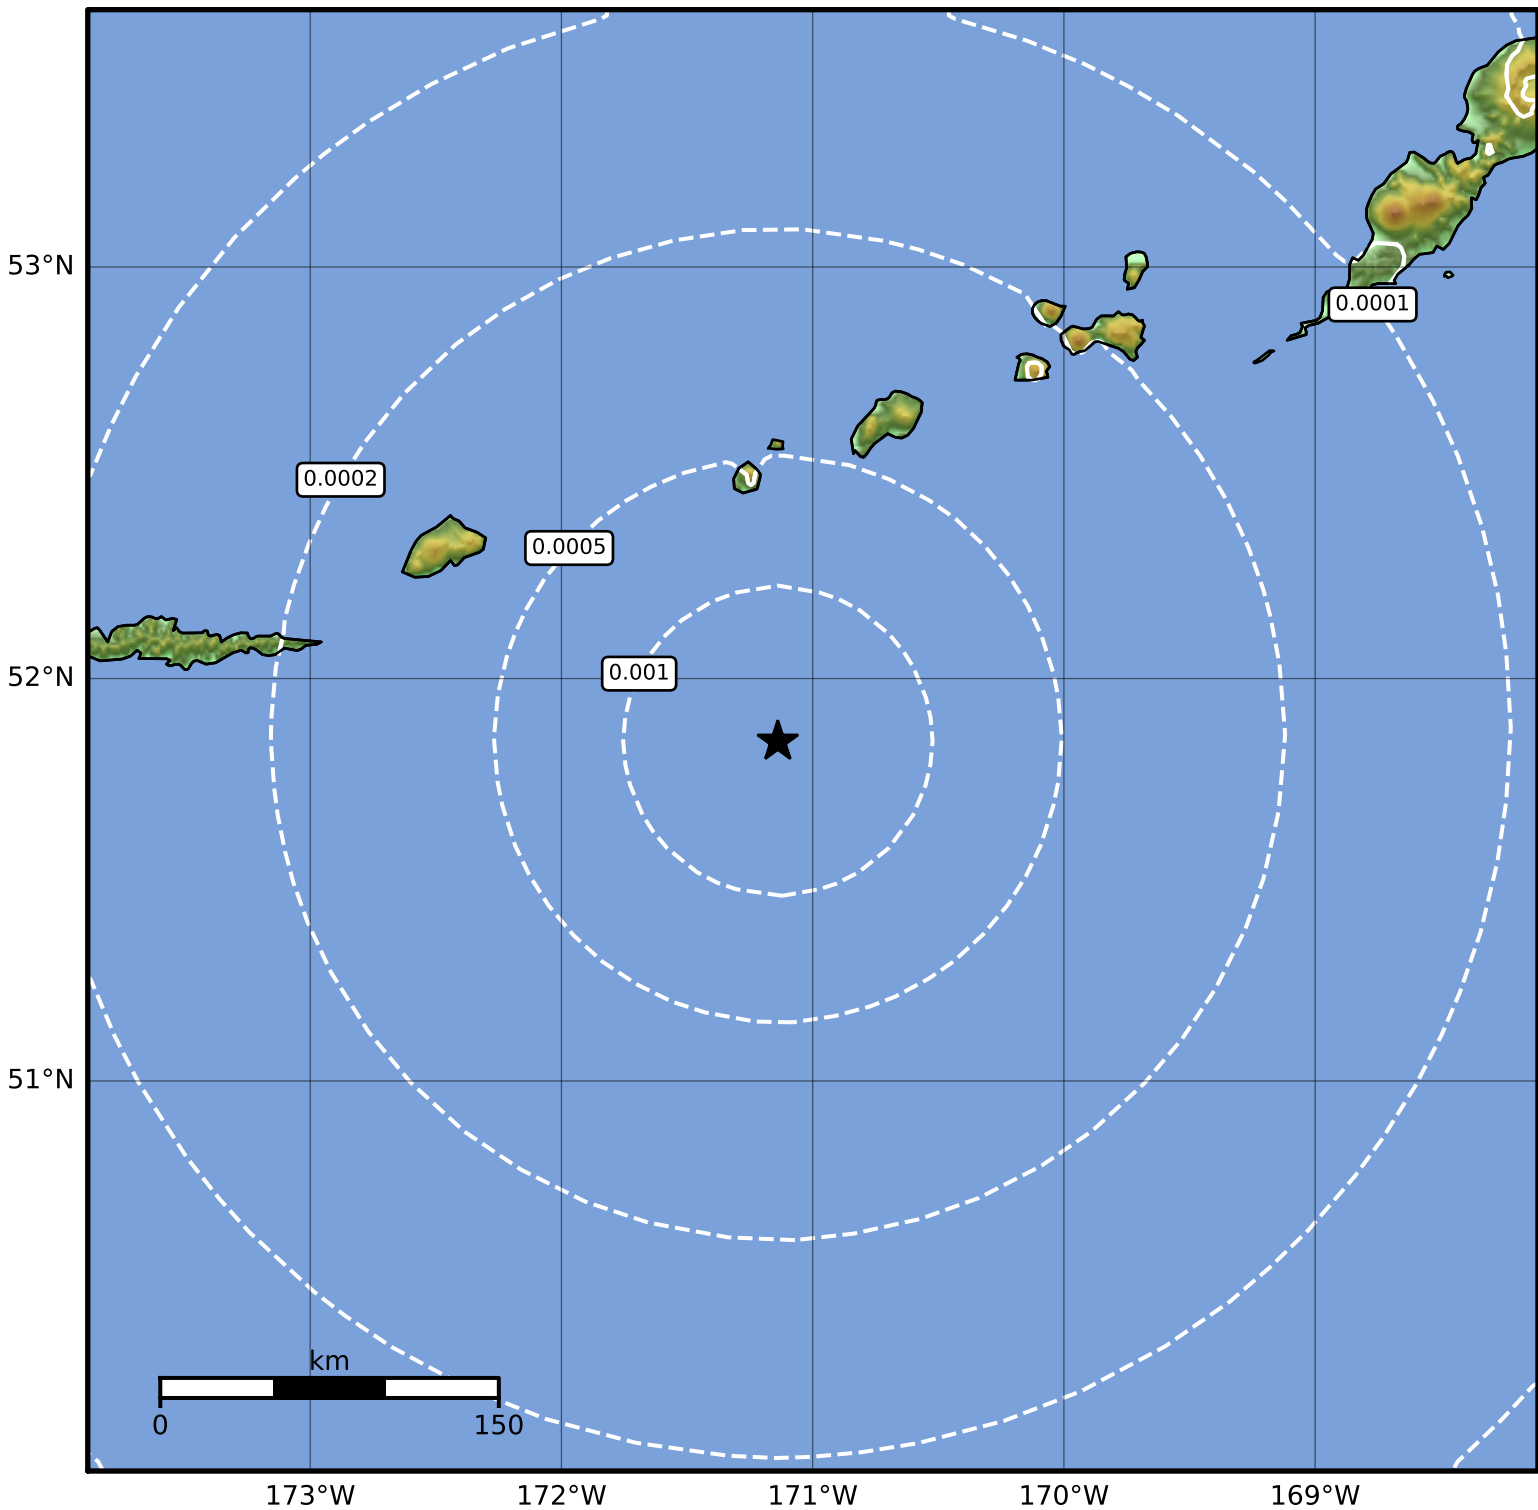

3.0 Second Peak Spectral Acceleration Map Alaska Earthquake Center
ShakeMap: 81 km (50 miles) SE of Amukta Pass
May 23, 2023 17:10:26 UTC M3.7 N51.84 W171.14 Depth: 41.8km ID:ak0236ks175u

Scale based on Worden et al. (2012)

Version 2: Processed 2023-05-23T19:23:28Z

△ Seismic Instrument ○ Reported Intensity

★ Epicenter