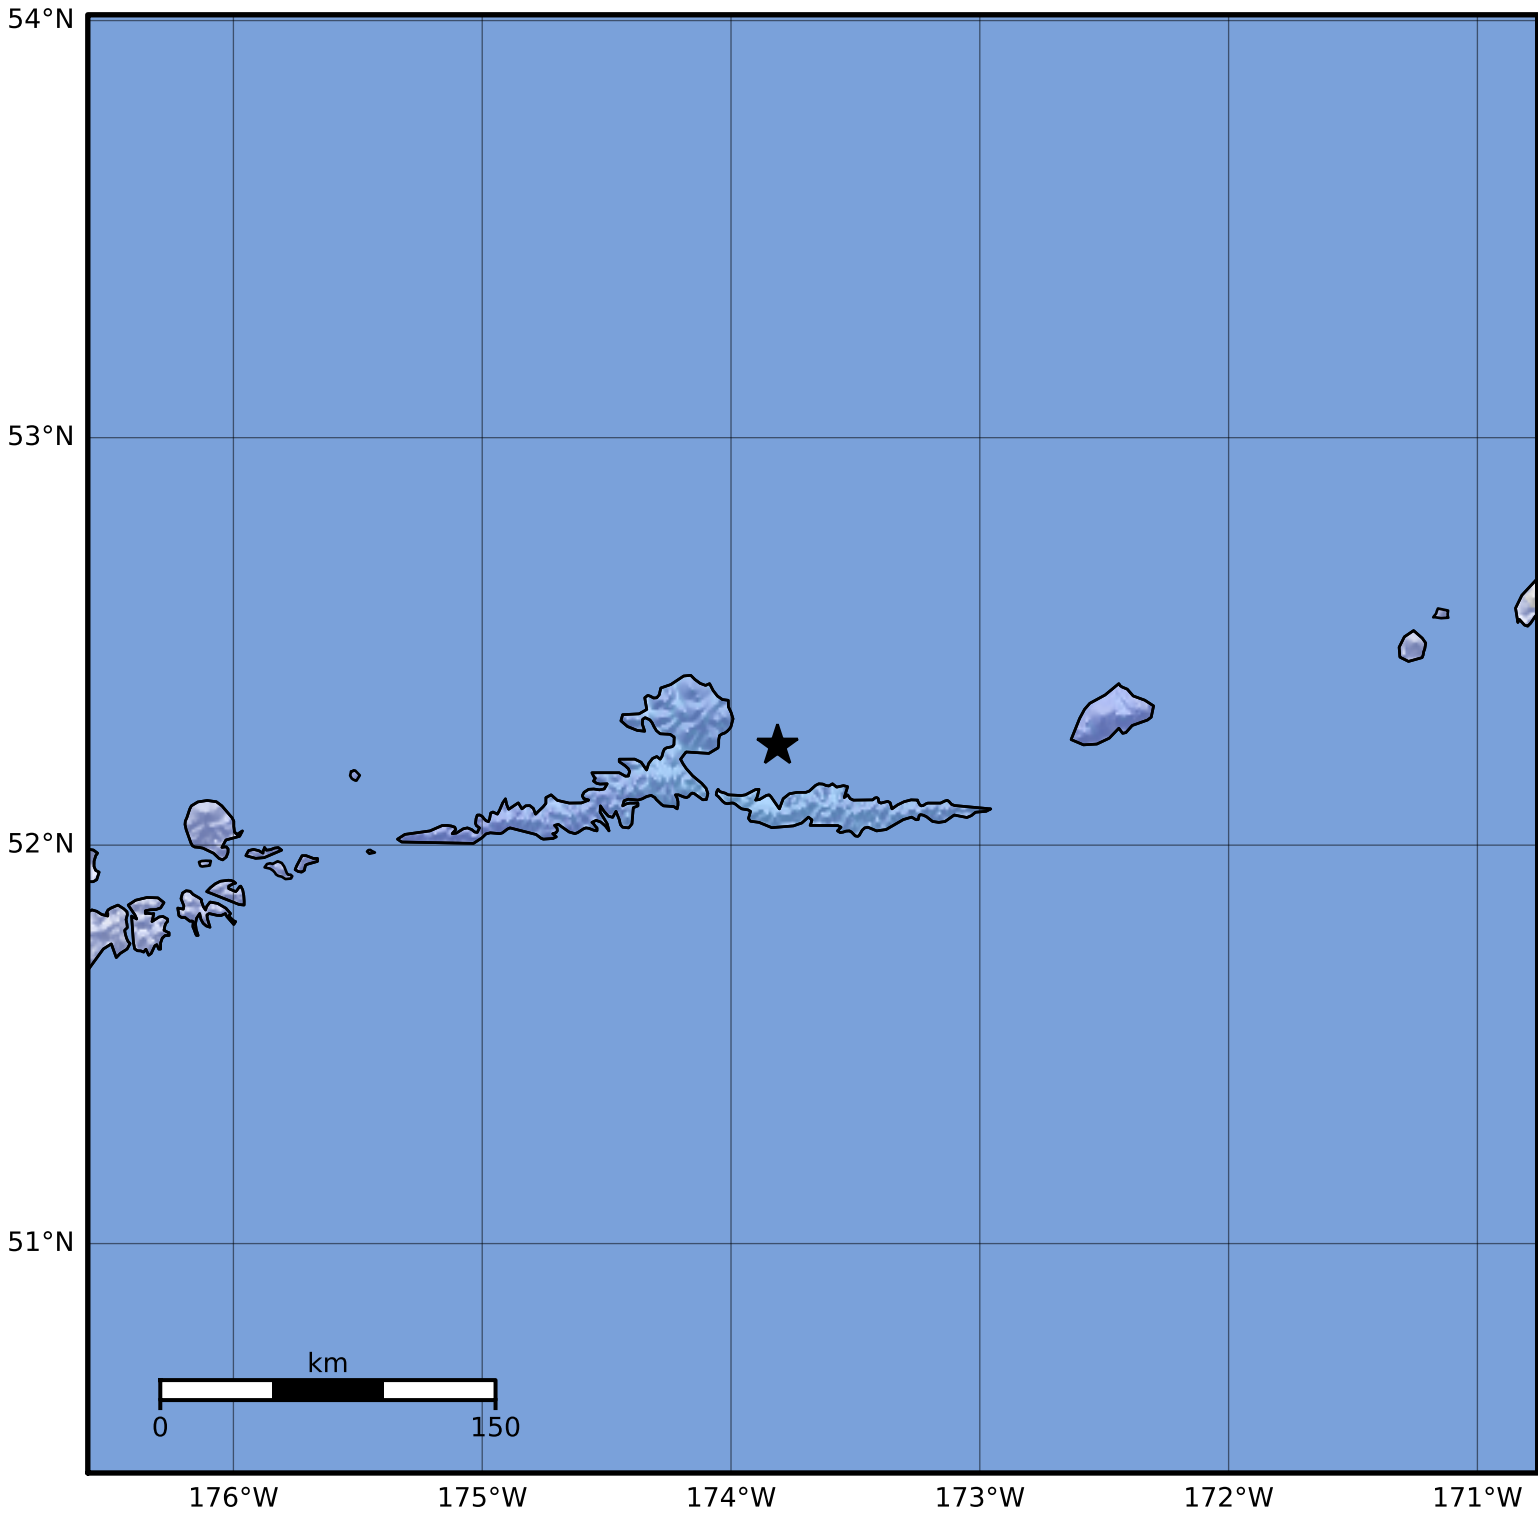

Macroseismic Intensity Map Alaska Earthquake Center
 ShakeMap: 27 km (17 miles) ENE of Atka
 May 24, 2023 12:42:12 UTC M3.5 N52.25 W173.81 Depth: 120.2km ID:ak0236mcs862

SHAKING	Not felt	Weak	Light	Moderate	Strong	Very strong	Severe	Violent	Extreme
DAMAGE	None	None	None	Very light	Light	Moderate	Moderate/heavy	Heavy	Very heavy
PGA(%g)	<0.0464	0.297	2.76	6.2	11.5	21.5	40.1	74.7	>139
PGV(cm/s)	<0.0215	0.135	1.41	4.65	9.64	20	41.4	85.8	>178
INTENSITY	I	II-III	IV	V	VI	VII	VIII	IX	X+

Scale based on Worden et al. (2012)

Version 1: Processed 2023-05-24T12:57:28Z

△ Seismic Instrument ○ Reported Intensity

★ Epicenter