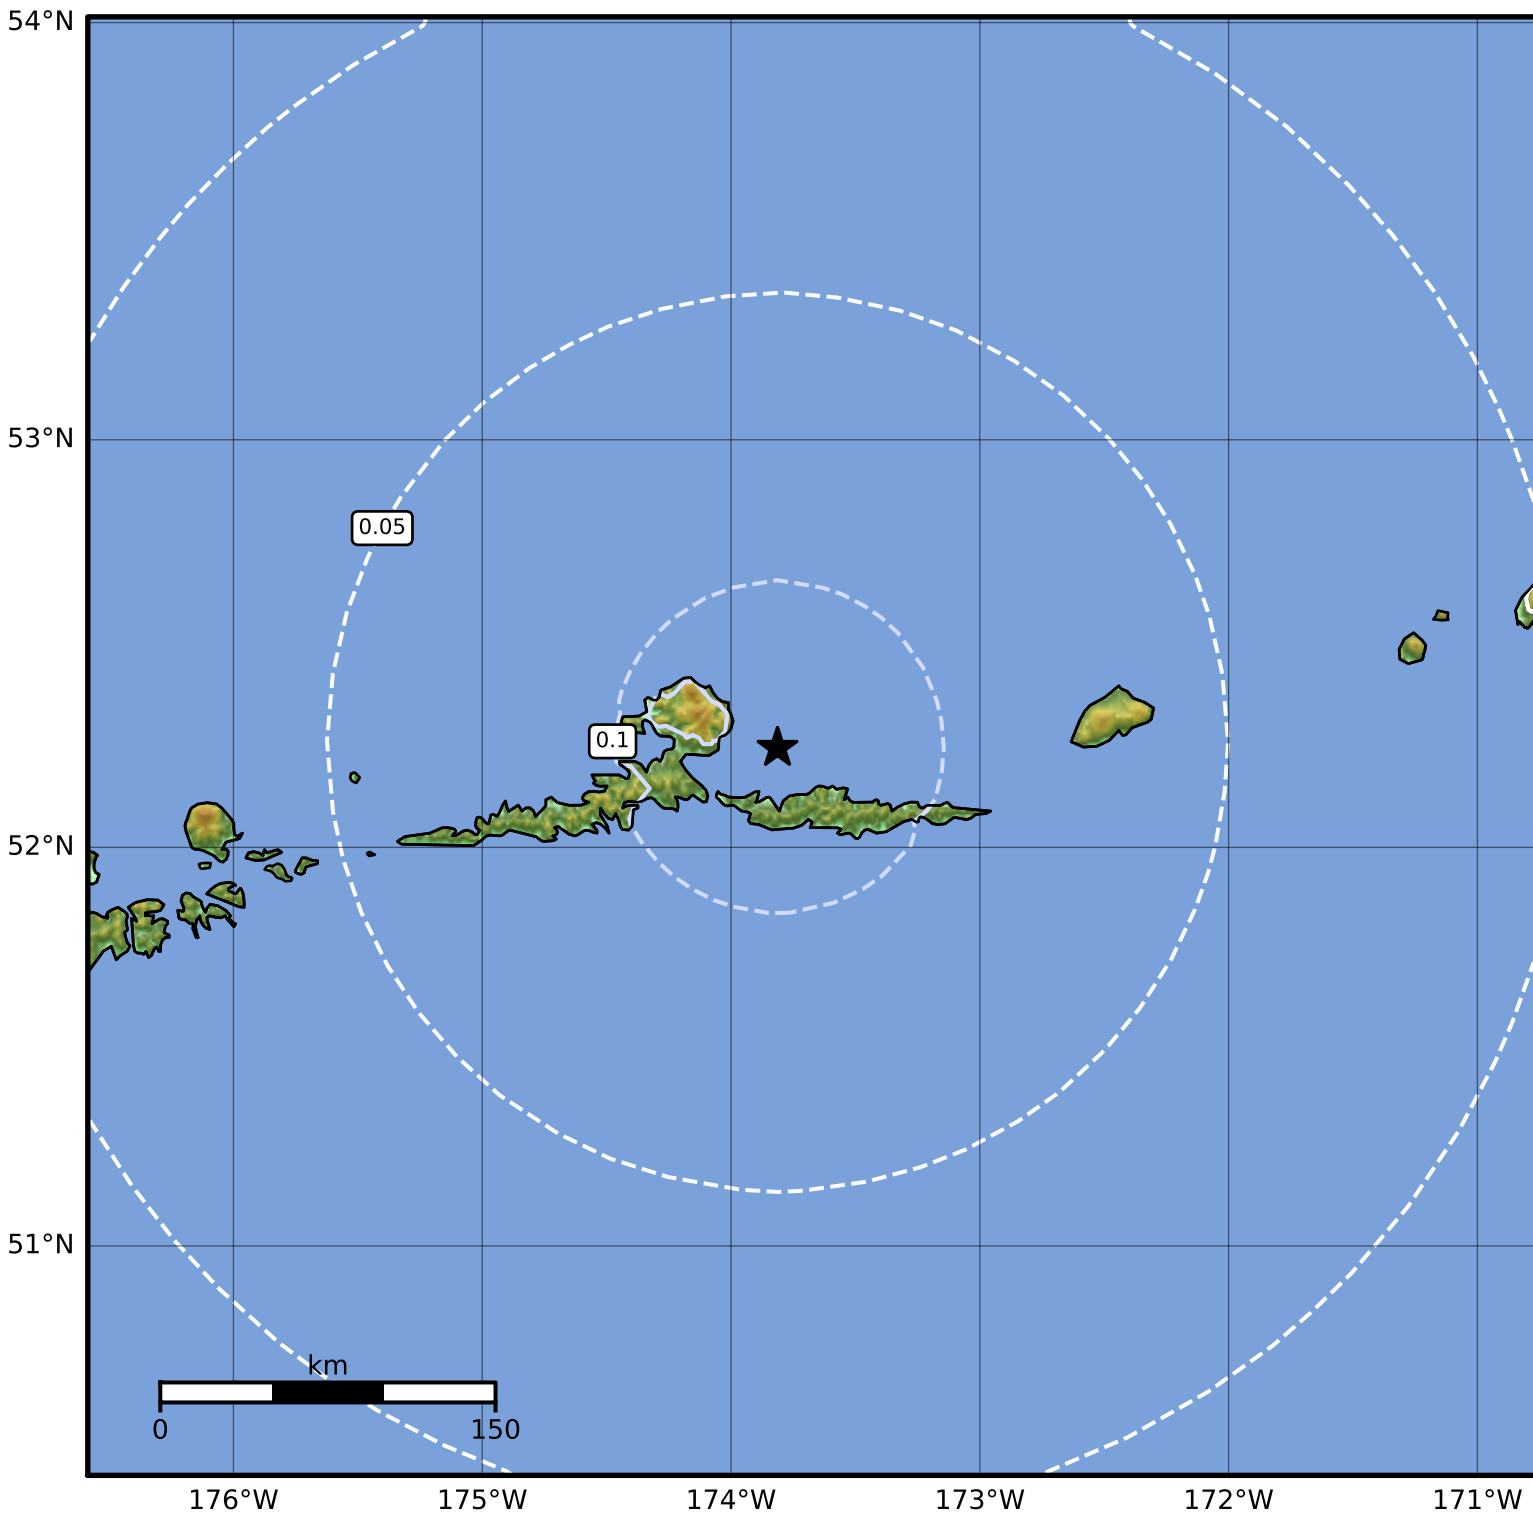

Peak Ground Acceleration Map Alaska Earthquake Center
ShakeMap: 27 km (17 miles) ENE of Atka
May 24, 2023 12:42:12 UTC M3.5 N52.25 W173.81 Depth: 120.2km ID:ak0236mcs862

PGA (%g)	0.1	0.2	0.5	1	2	5	10	20	50	100	200
----------	-----	-----	-----	---	---	---	----	----	----	-----	-----

Scale based on Worden et al. (2012)

Version 1: Processed 2023-05-24T12:57:28Z

△ Seismic Instrument ○ Reported Intensity

★ Epicenter