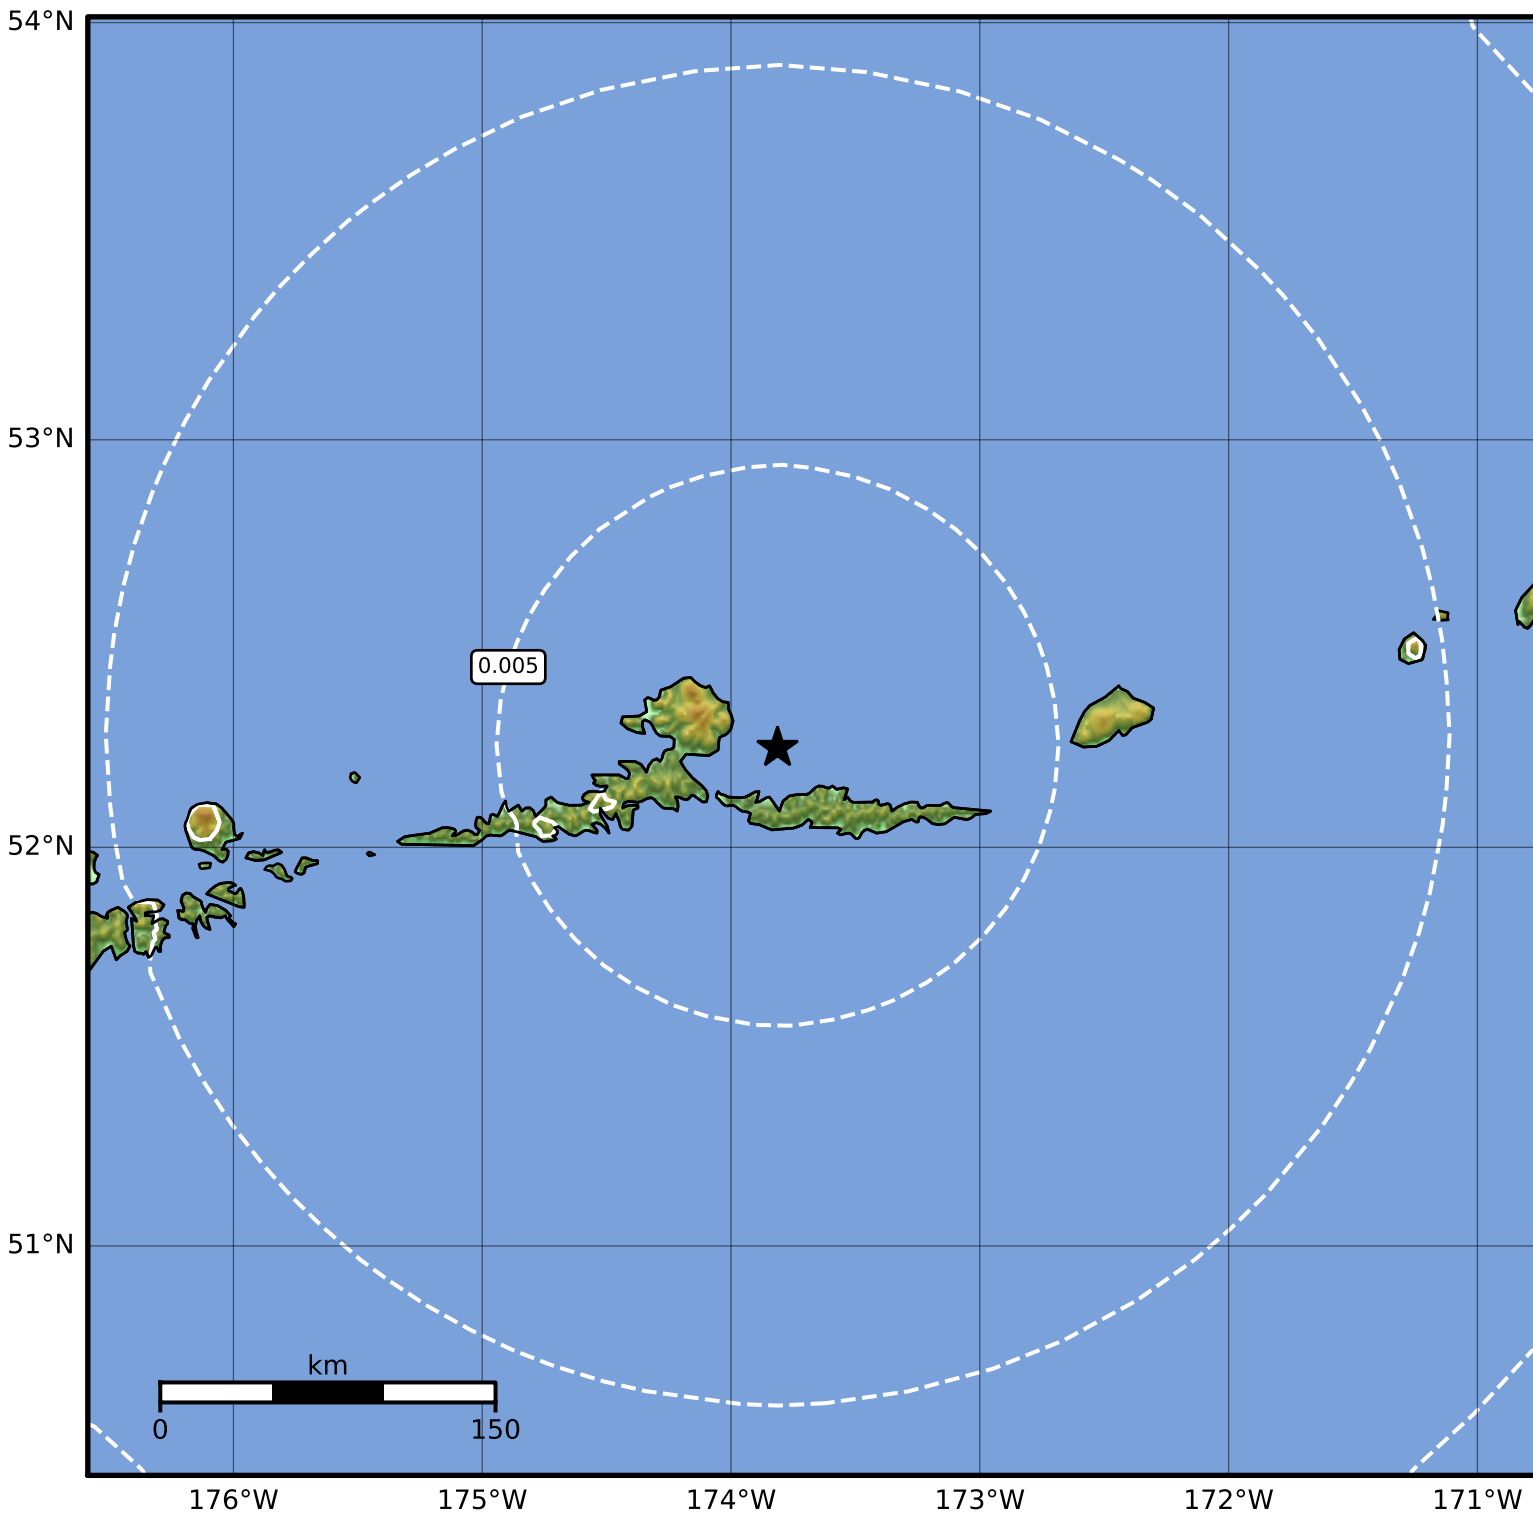

Peak Ground Velocity Map Alaska Earthquake Center
ShakeMap: 27 km (17 miles) ENE of Atka
May 24, 2023 12:42:12 UTC M3.5 N52.25 W173.81 Depth: 120.2km ID:ak0236mcs862

Scale based on Worden et al. (2012)

Version 1: Processed 2023-05-24T12:57:28Z

△ Seismic Instrument ○ Reported Intensity

★ Epicenter