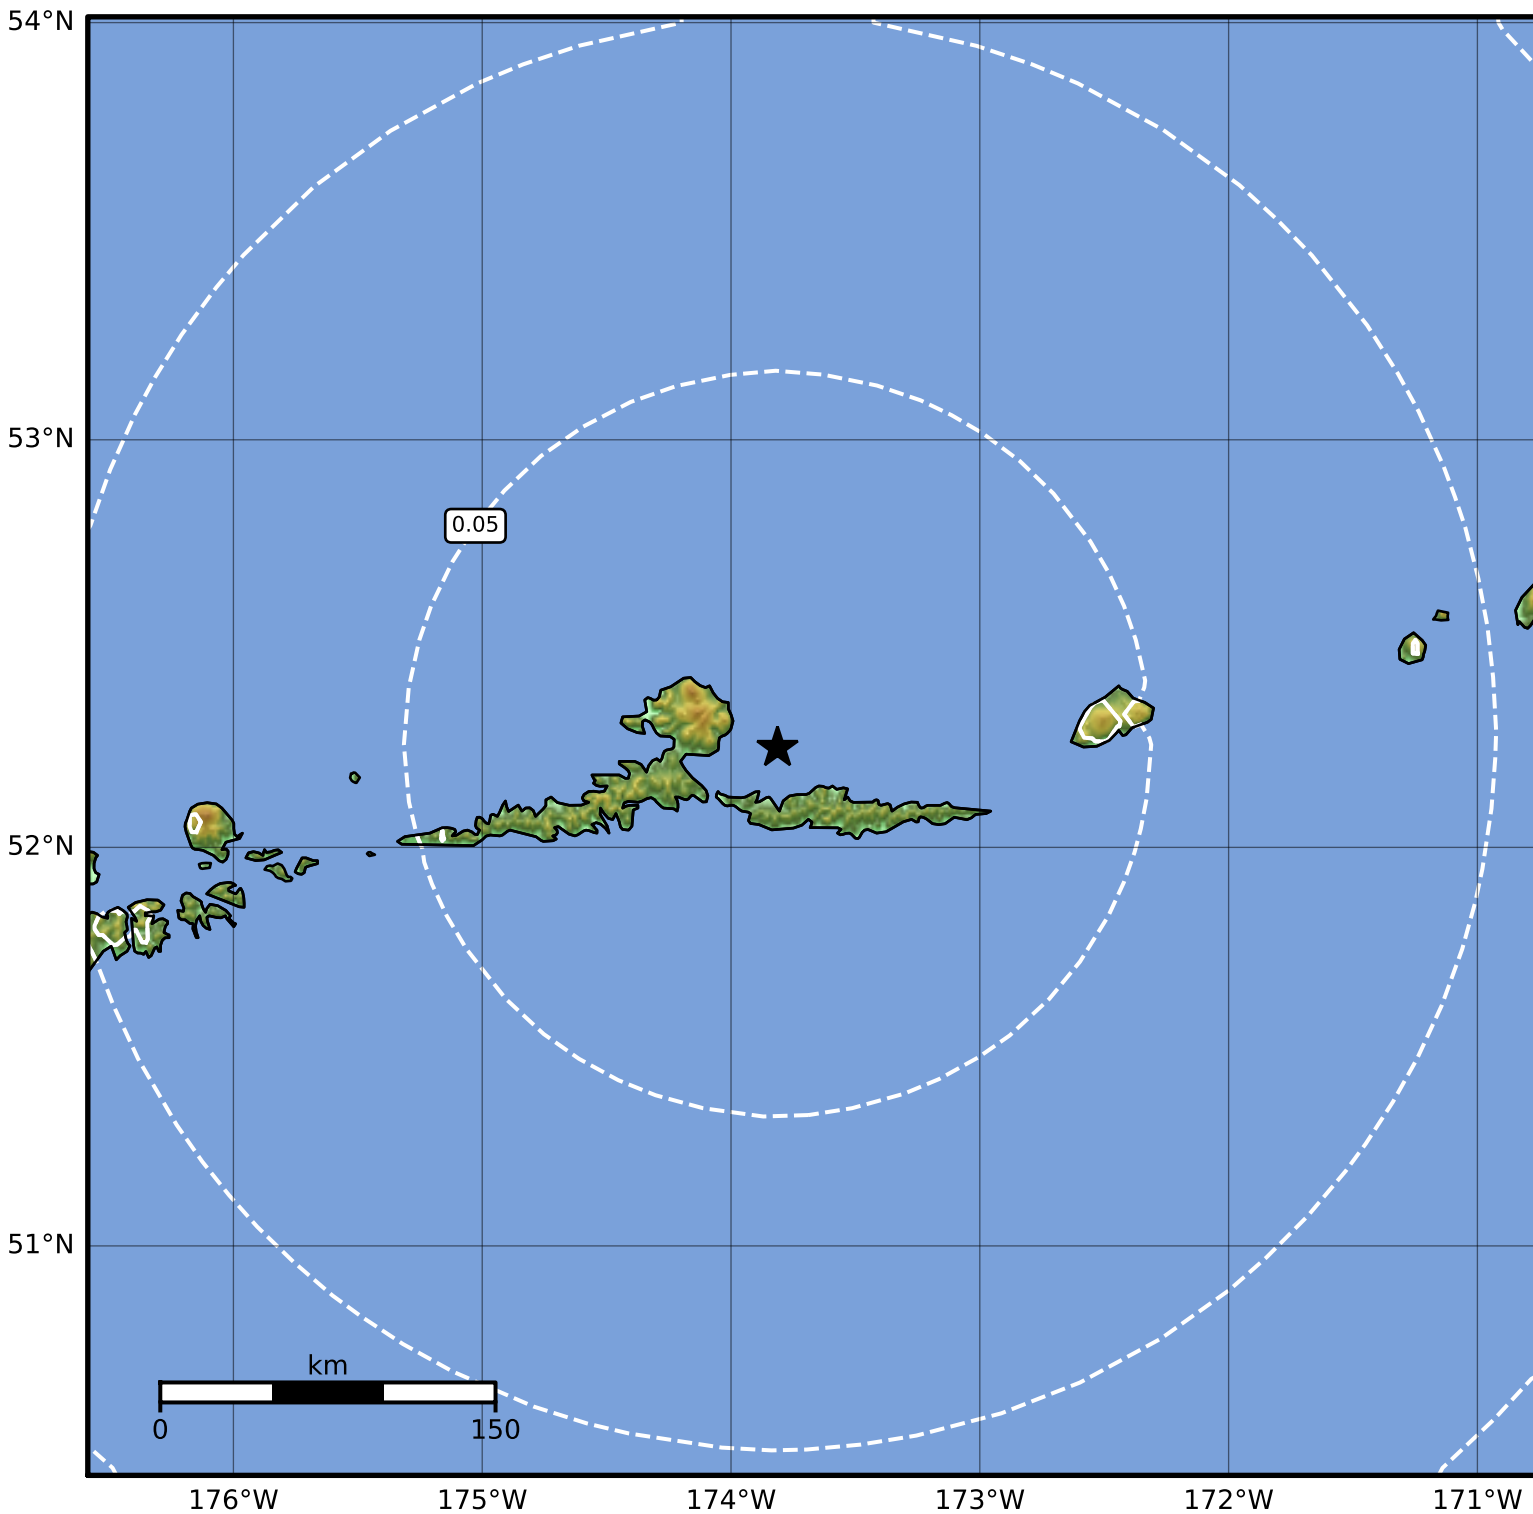

0.3 Second Peak Spectral Acceleration Map Alaska Earthquake Center
ShakeMap: 27 km (17 miles) ENE of Atka
May 24, 2023 12:42:12 UTC M3.5 N52.25 W173.81 Depth: 120.2km ID:ak0236mcs862

Scale based on Worden et al. (2012)

Version 1: Processed 2023-05-24T12:57:28Z

△ Seismic Instrument ○ Reported Intensity

★ Epicenter