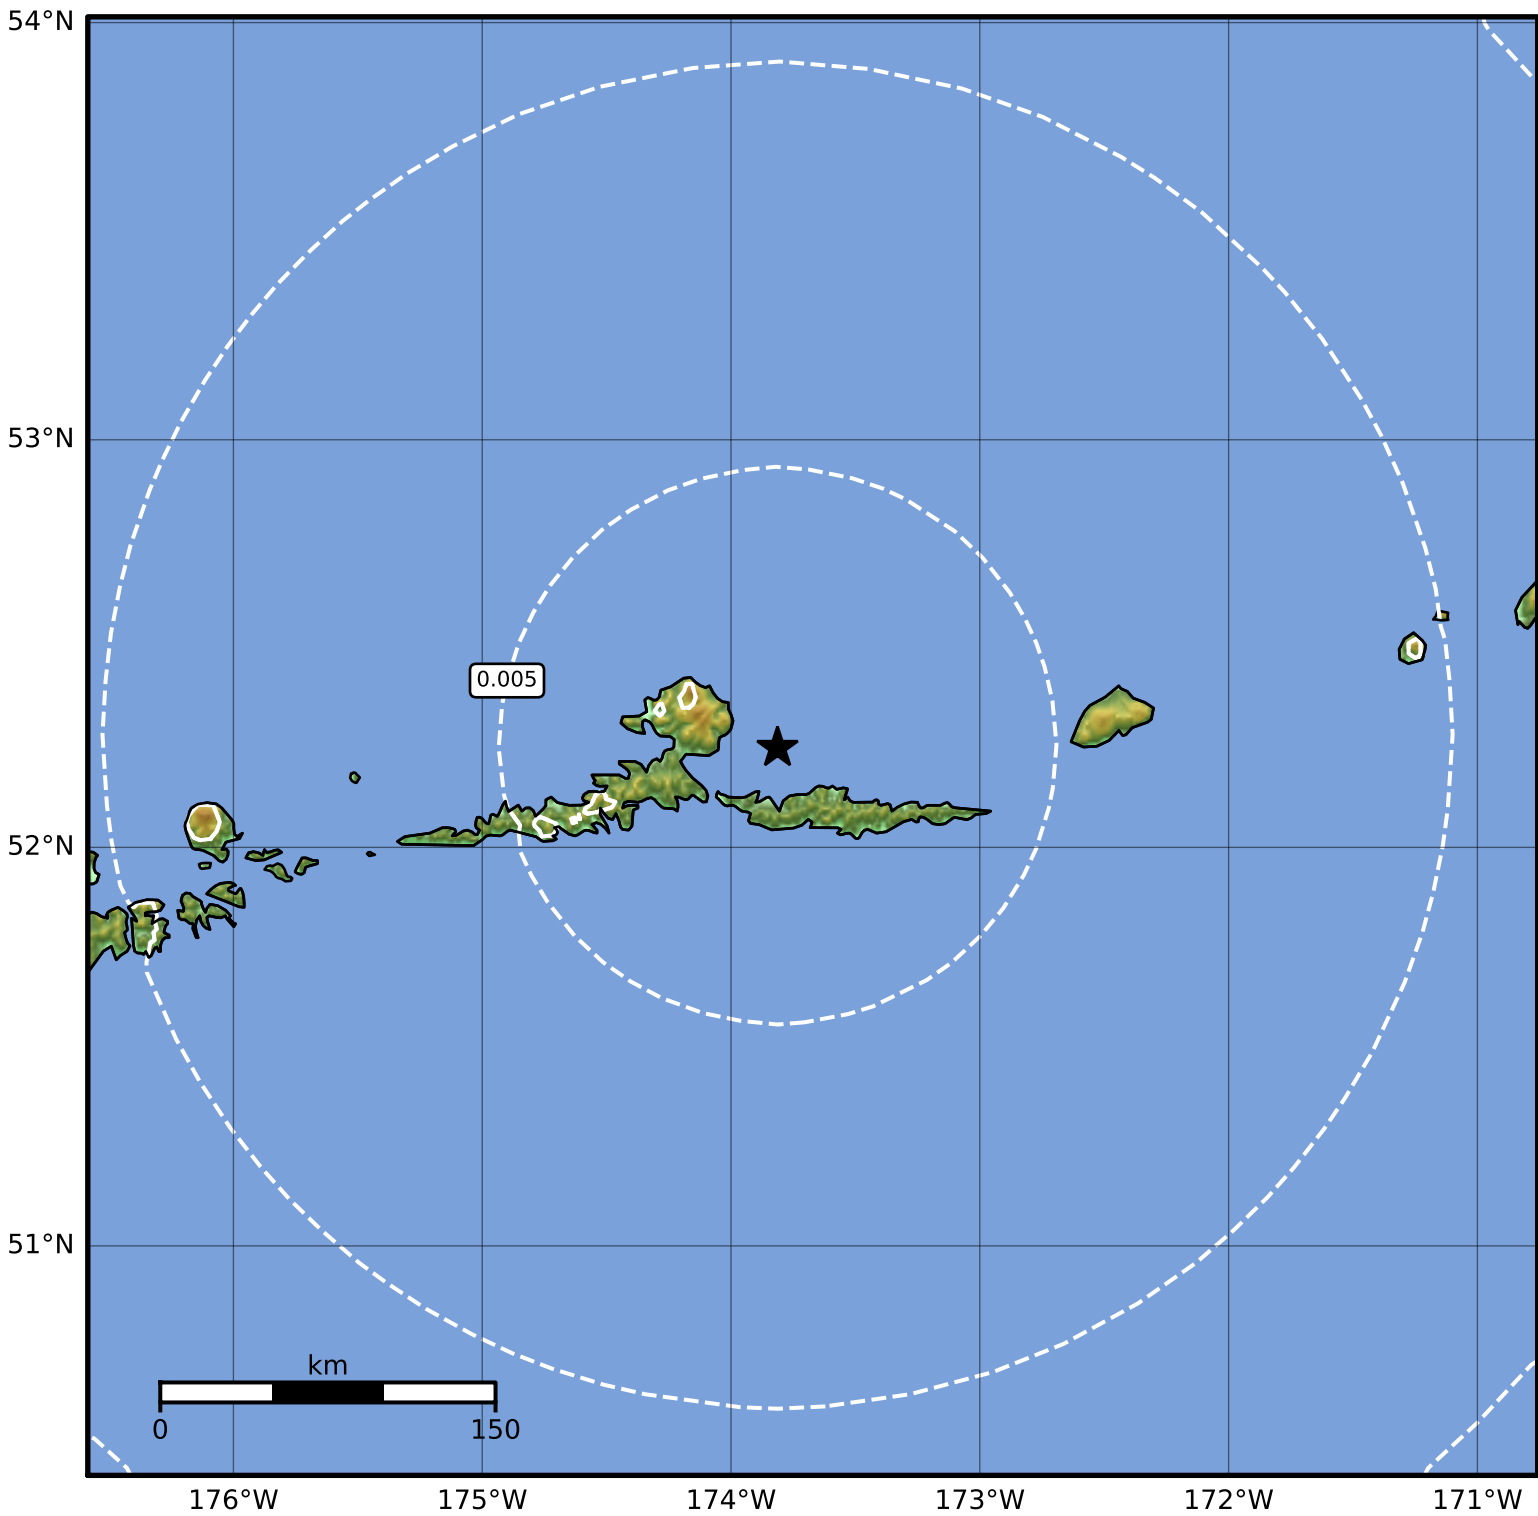

1.0 Second Peak Spectral Acceleration Map Alaska Earthquake Center
ShakeMap: 27 km (17 miles) ENE of Atka
May 24, 2023 12:42:12 UTC M3.5 N52.25 W173.81 Depth: 120.2km ID:ak0236mcs862

Scale based on Worden et al. (2012)

Version 1: Processed 2023-05-24T12:57:28Z

△ Seismic Instrument ○ Reported Intensity

★ Epicenter