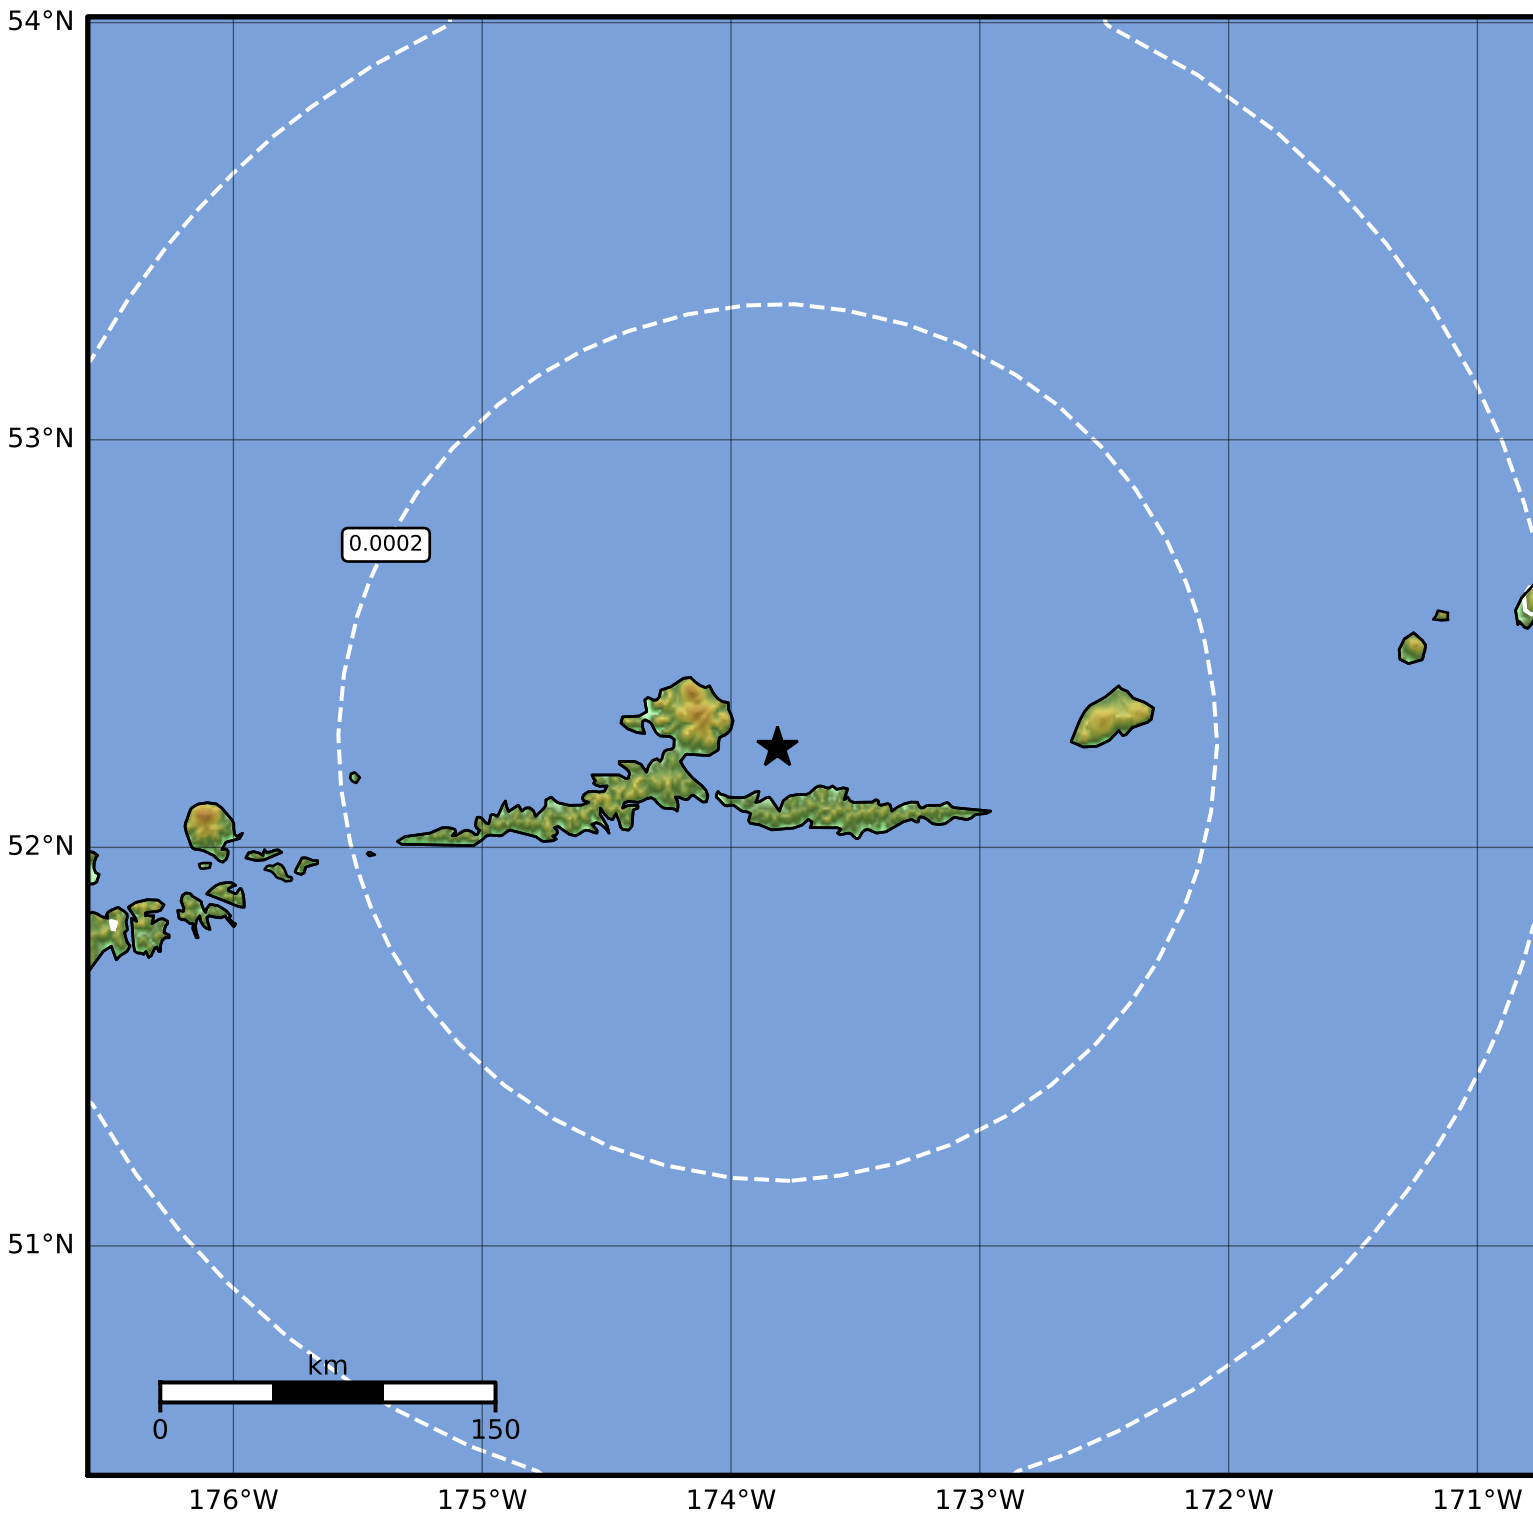

3.0 Second Peak Spectral Acceleration Map Alaska Earthquake Center
ShakeMap: 27 km (17 miles) ENE of Atka
May 24, 2023 12:42:12 UTC M3.5 N52.25 W173.81 Depth: 120.2km ID:ak0236mcs862

Scale based on Worden et al. (2012)

Version 1: Processed 2023-05-24T12:57:28Z

△ Seismic Instrument ○ Reported Intensity

★ Epicenter