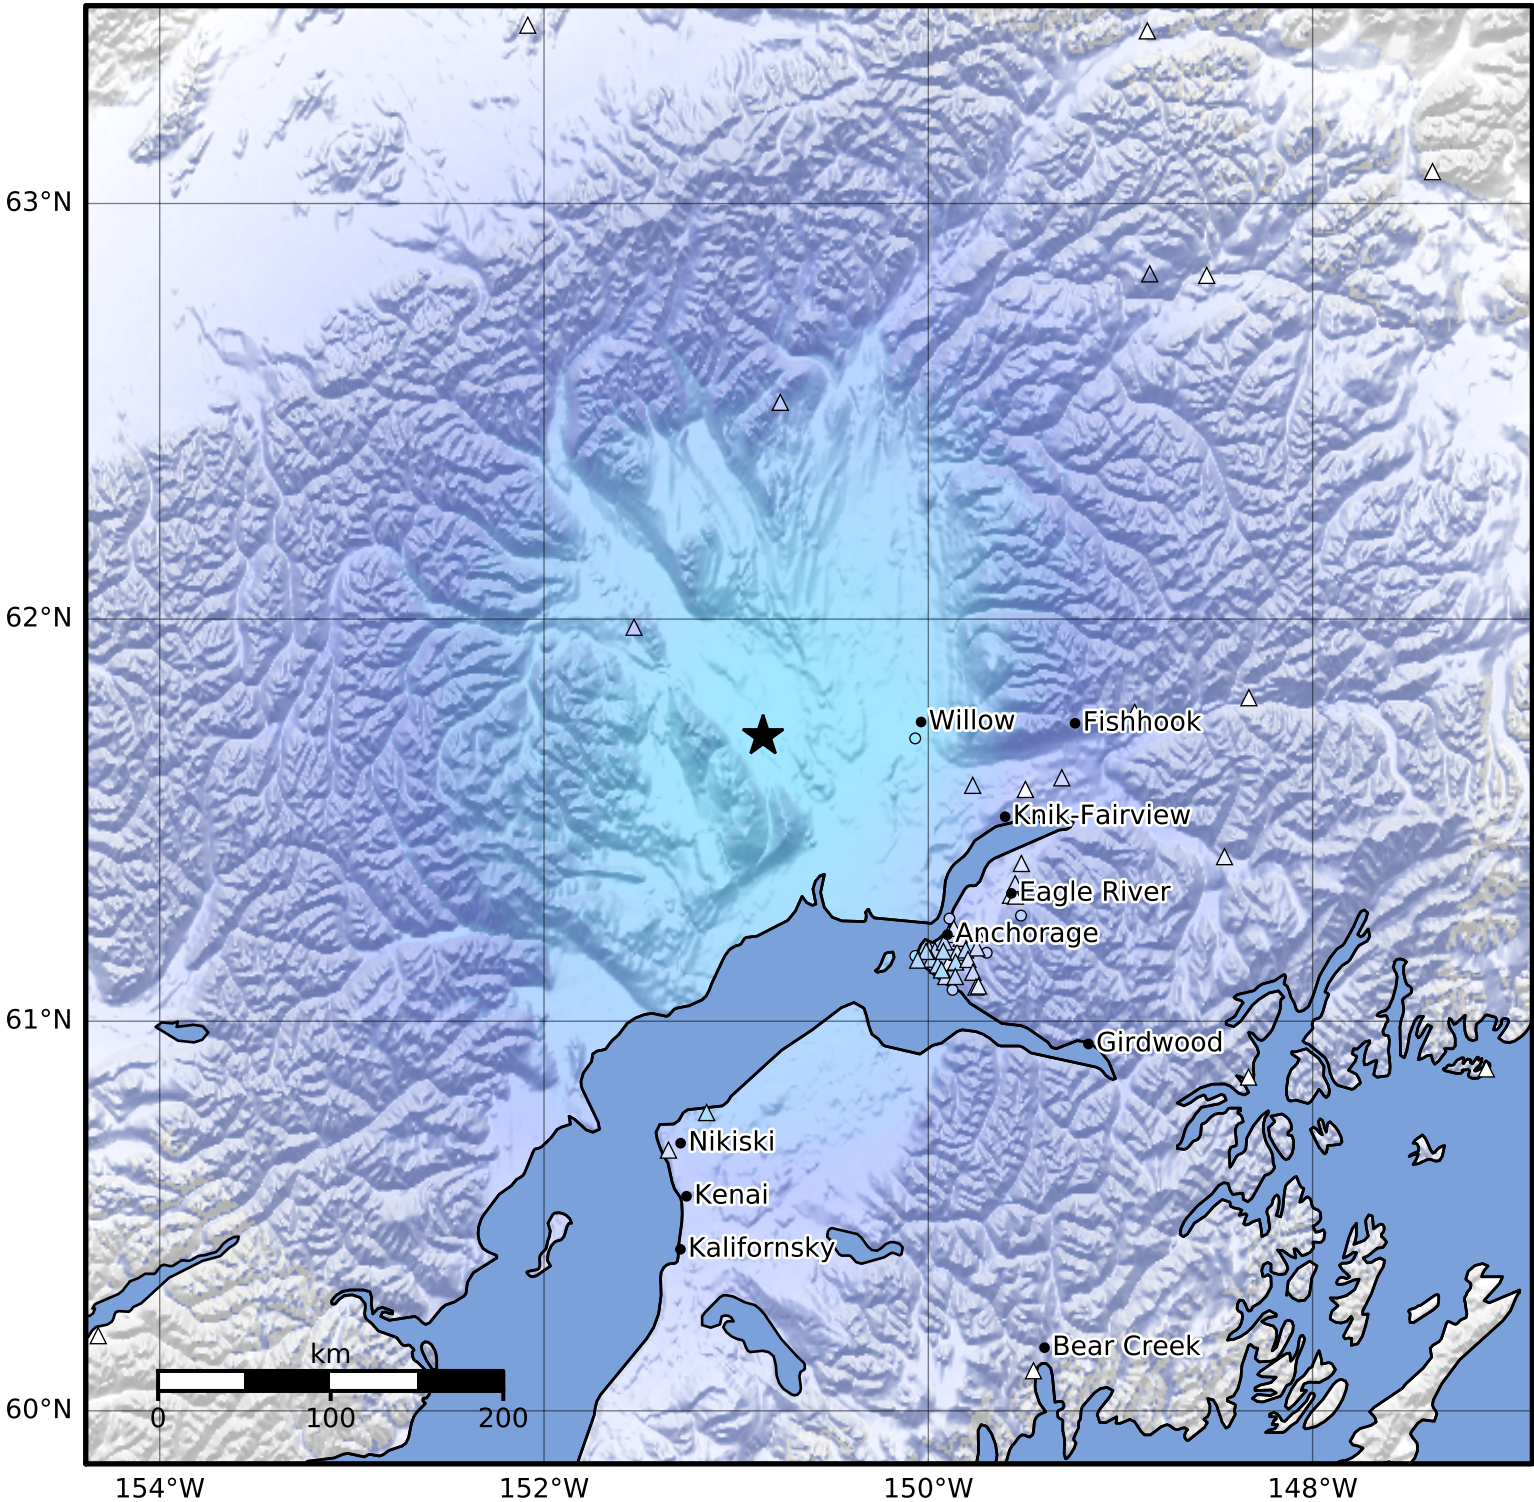

Macroseismic Intensity Map Alaska Earthquake Center
 ShakeMap: 32 km (20 miles) SSE of Skwentna
 May 26, 2023 02:17:59 UTC M4.1 N61.71 W150.86 Depth: 55.7km ID:ak0236phrb1h

SHAKING	Not felt	Weak	Light	Moderate	Strong	Very strong	Severe	Violent	Extreme
DAMAGE	None	None	None	Very light	Light	Moderate	Moderate/heavy	Heavy	Very heavy
PGA(%g)	<0.0464	0.297	2.76	6.2	11.5	21.5	40.1	74.7	>139
PGV(cm/s)	<0.0215	0.135	1.41	4.65	9.64	20	41.4	85.8	>178
INTENSITY	I	II-III	IV	V	VI	VII	VIII	IX	X+

Scale based on Worden et al. (2012)

Version 2: Processed 2023-05-26T02:40:55Z

△ Seismic Instrument ○ Reported Intensity

★ Epicenter