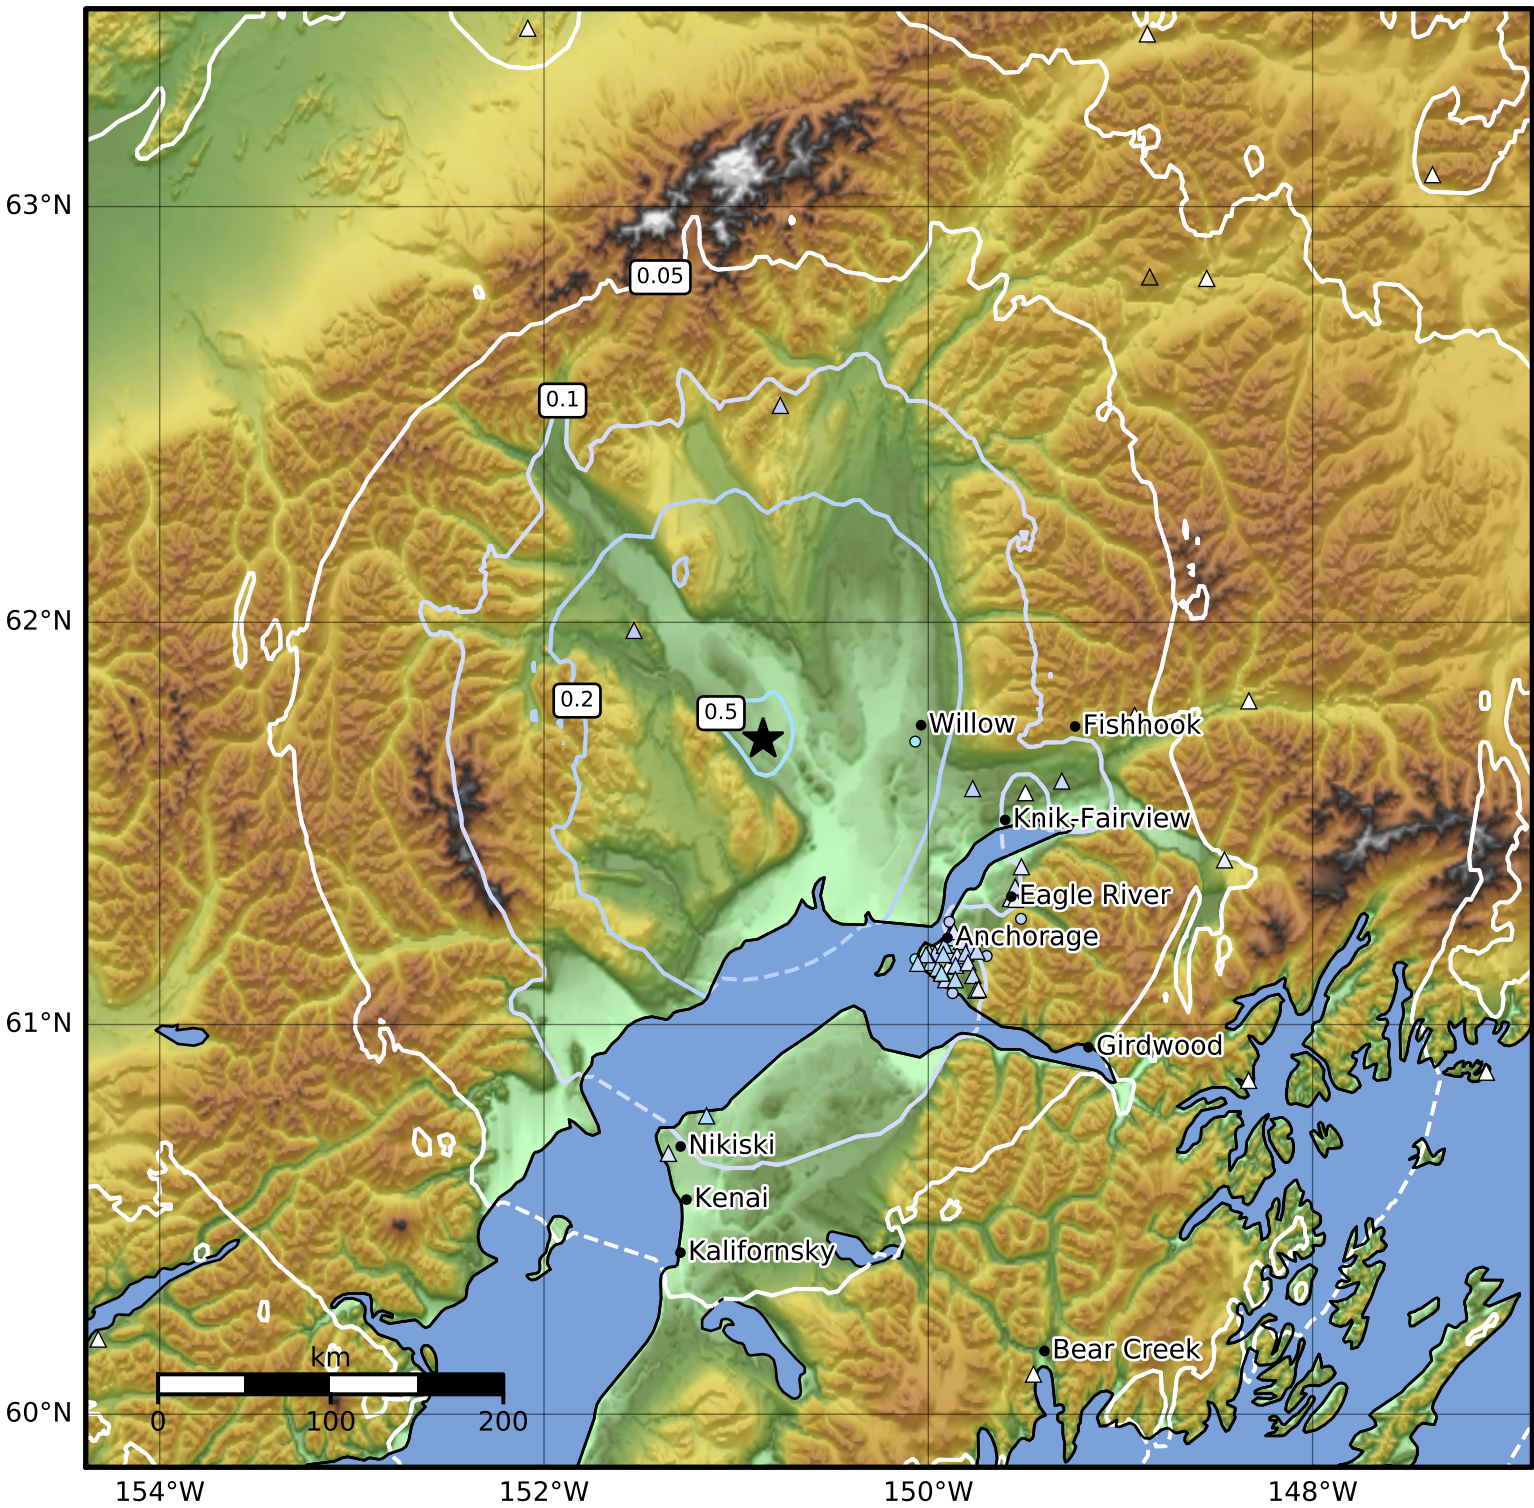

Peak Ground Acceleration Map Alaska Earthquake Center
 ShakeMap: 32 km (20 miles) SSE of Skwentna
 May 26, 2023 02:17:59 UTC M4.1 N61.71 W150.86 Depth: 55.7km ID:ak0236phrb1h

PGA (%g)	0.1	0.2	0.5	1	2	5	10	20	50	100	200
----------	-----	-----	-----	---	---	---	----	----	----	-----	-----

Scale based on Worden et al. (2012)

Version 2: Processed 2023-05-26T02:40:55Z

△ Seismic Instrument ○ Reported Intensity

★ Epicenter