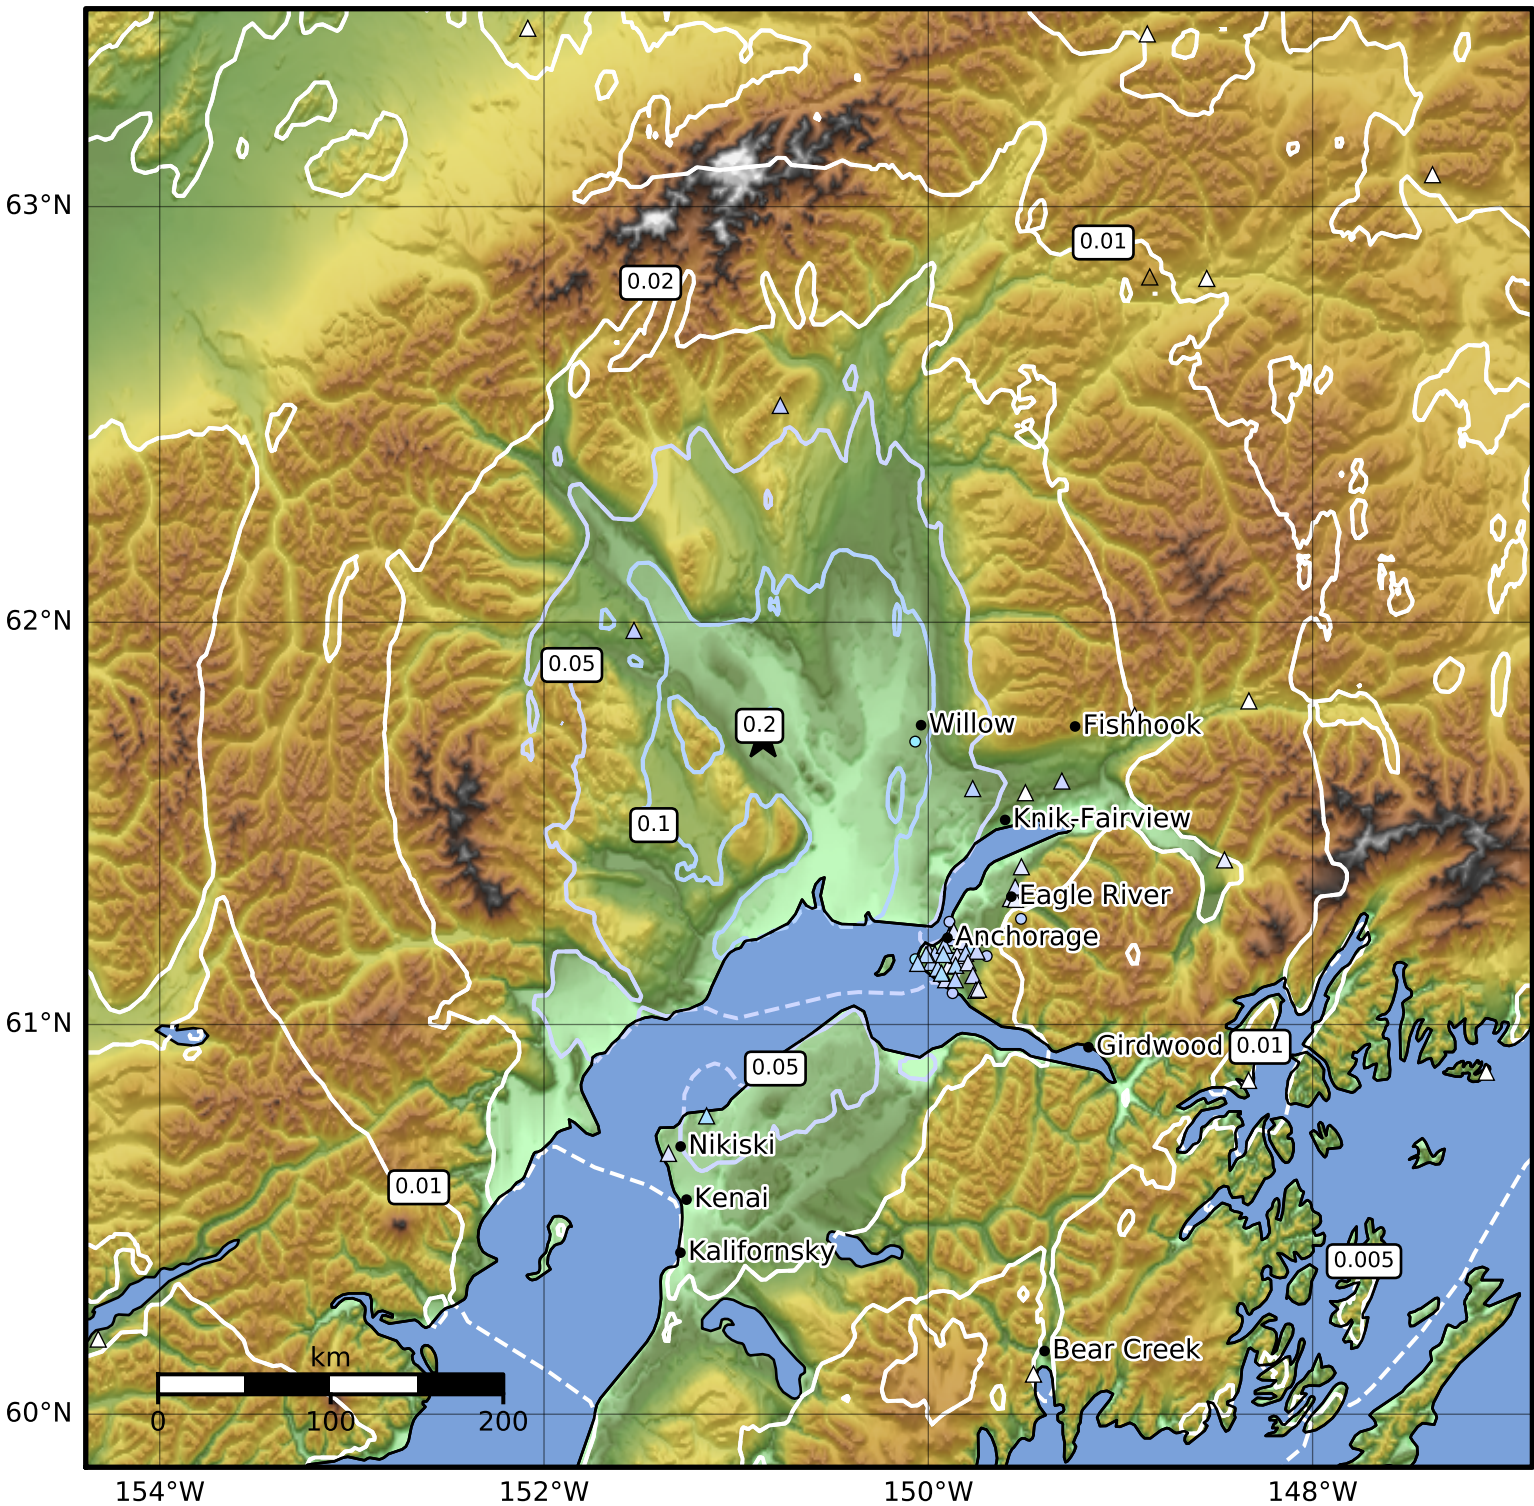

Peak Ground Velocity Map Alaska Earthquake Center
 ShakeMap: 32 km (20 miles) SSE of Skwentna
 May 26, 2023 02:17:59 UTC M4.1 N61.71 W150.86 Depth: 55.7km ID:ak0236phrb1h

PGV (cm/s)	0.1	0.2	0.5	1	2	5	10	20	50	100	200
------------	-----	-----	-----	---	---	---	----	----	----	-----	-----

Scale based on Worden et al. (2012)

Version 2: Processed 2023-05-26T02:40:55Z

△ Seismic Instrument ○ Reported Intensity

★ Epicenter