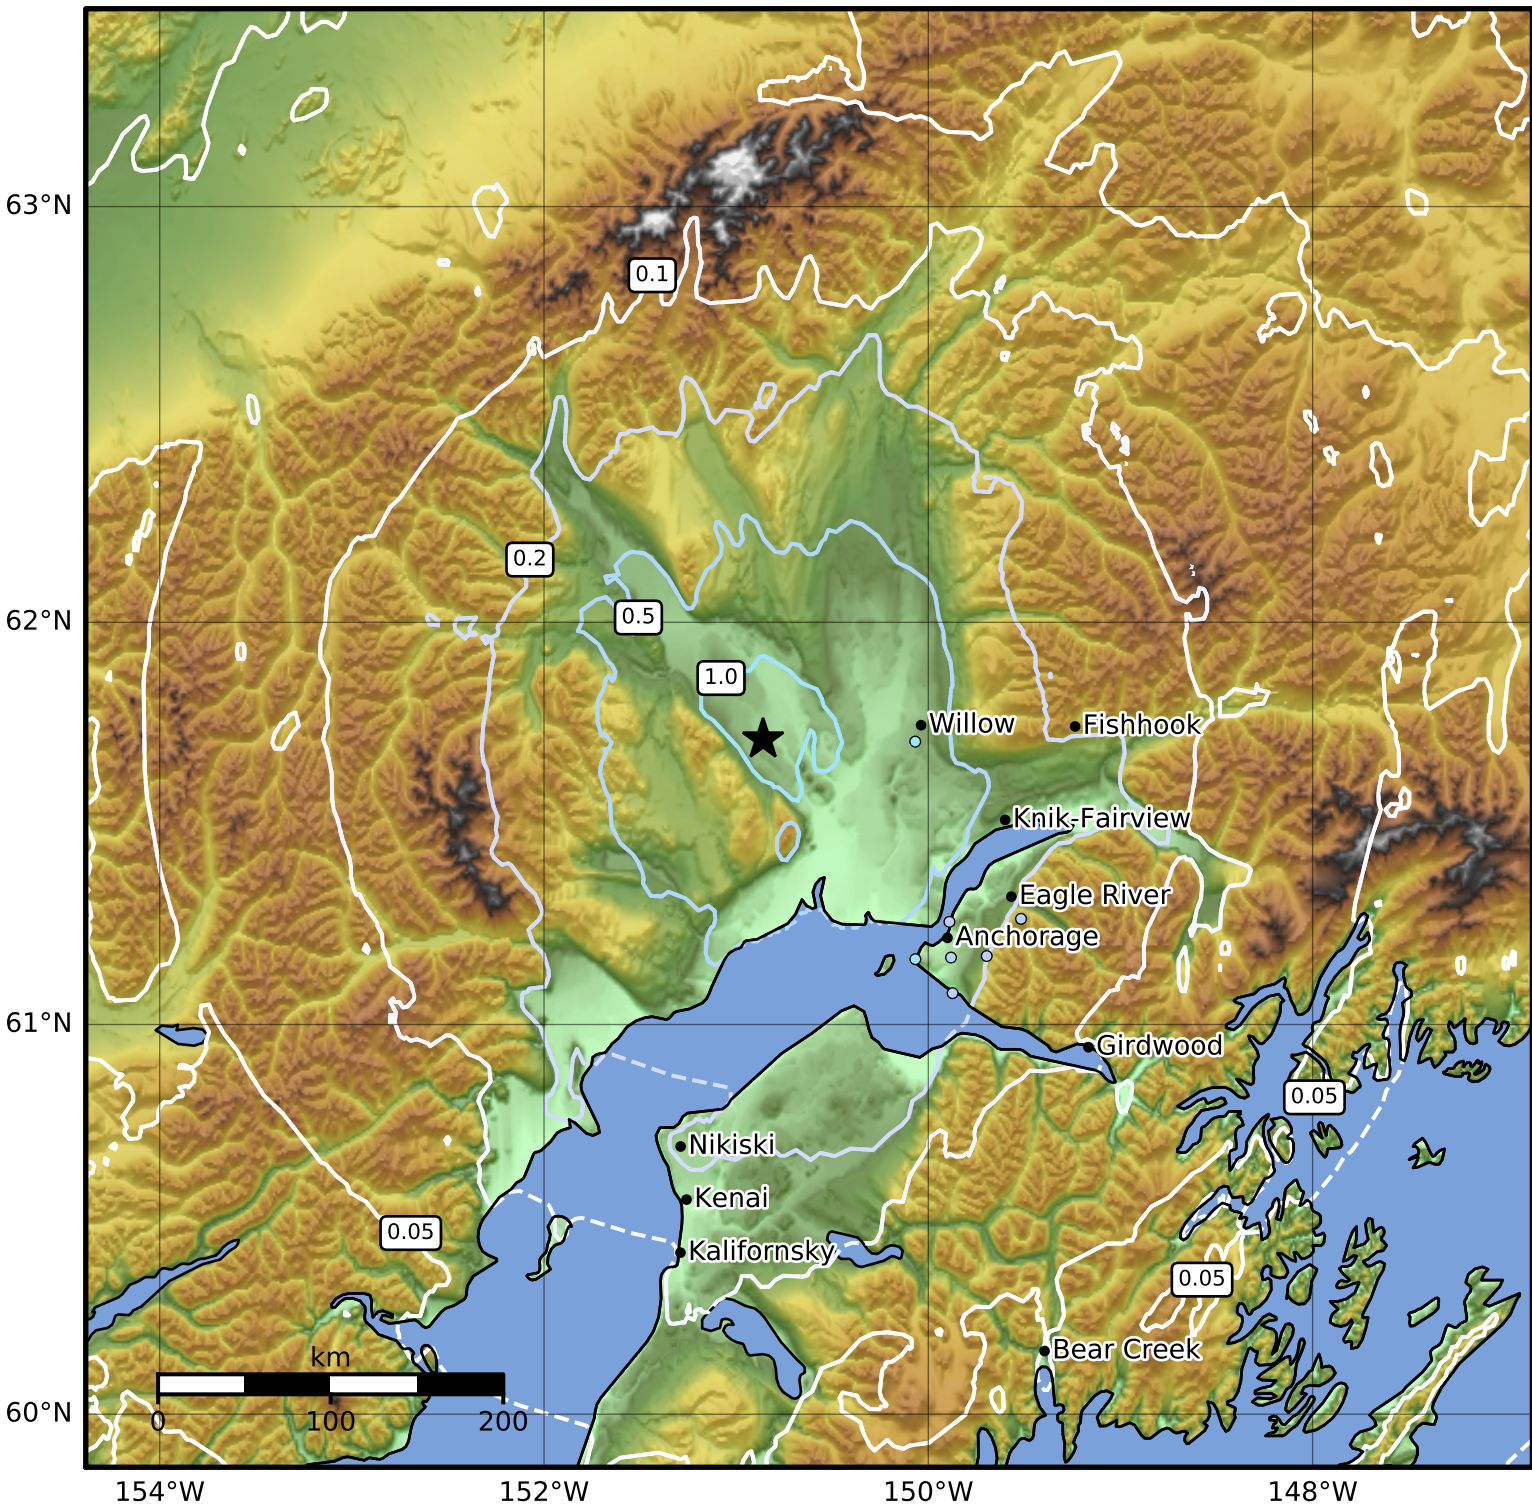

0.3 Second Peak Spectral Acceleration Map Alaska Earthquake Center
 ShakeMap: 32 km (20 miles) SSE of Skwentna
 May 26, 2023 02:17:59 UTC M4.1 N61.71 W150.86 Depth: 55.7km ID:ak0236phrb1h

SA(0.3) (%g)	0.1	0.2	0.5	1	2	5	10	20	50	100	200
--------------	-----	-----	-----	---	---	---	----	----	----	-----	-----

Scale based on Worden et al. (2012)

△ Seismic Instrument ○ Reported Intensity

★ Epicenter

Version 2: Processed 2023-05-26T02:40:55Z