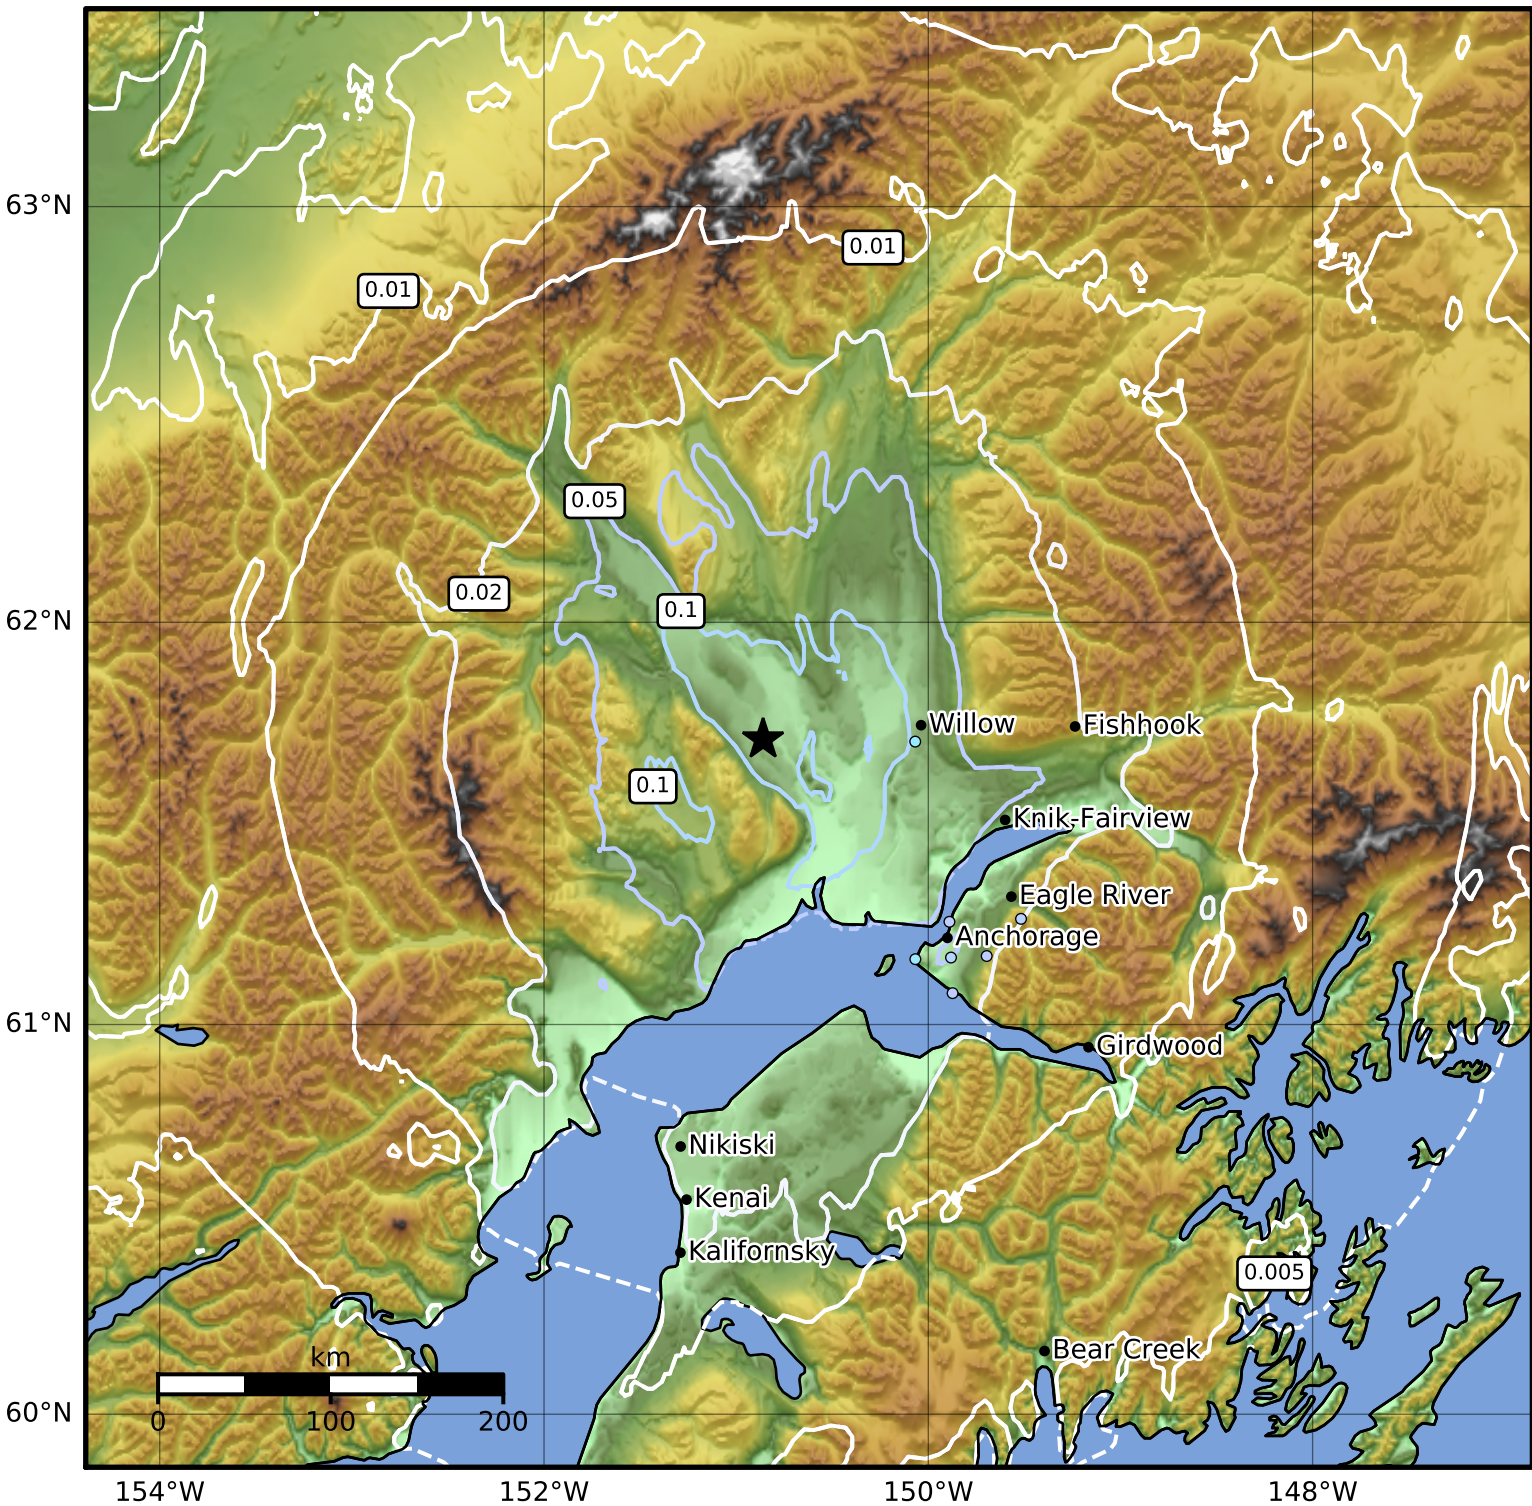

1.0 Second Peak Spectral Acceleration Map Alaska Earthquake Center  
 ShakeMap: 32 km (20 miles) SSE of Skwentna  
 May 26, 2023 02:17:59 UTC M4.1 N61.71 W150.86 Depth: 55.7km ID:ak0236phrb1h

SA(1.0) (%g)	0.1	0.2	0.5	1	2	5	10	20	50	100	200
--------------	-----	-----	-----	---	---	---	----	----	----	-----	-----

Scale based on Worden et al. (2012)

Version 2: Processed 2023-05-26T02:40:55Z

△ Seismic Instrument    ○ Reported Intensity

★ Epicenter