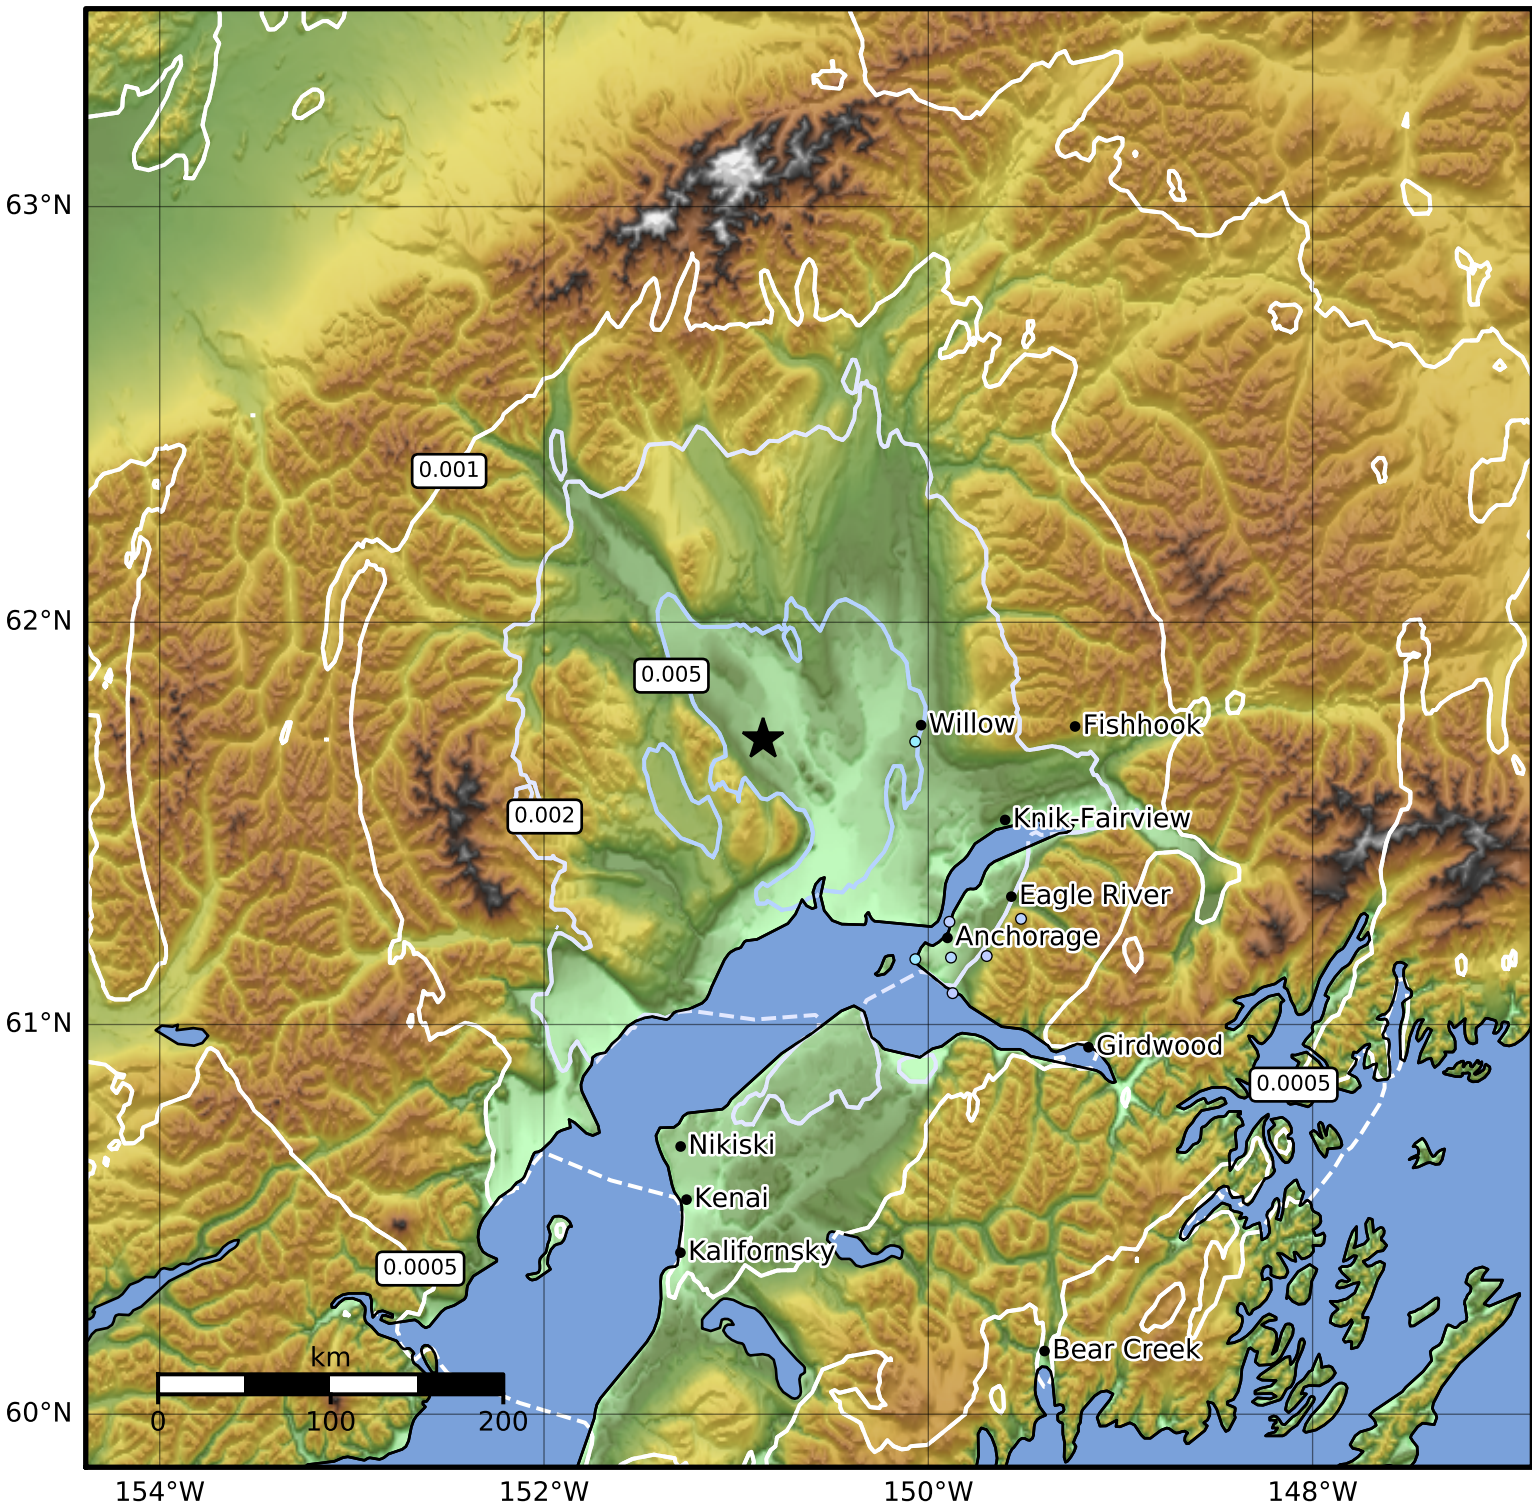

3.0 Second Peak Spectral Acceleration Map Alaska Earthquake Center
 ShakeMap: 32 km (20 miles) SSE of Skwentna
 May 26, 2023 02:17:59 UTC M4.1 N61.71 W150.86 Depth: 55.7km ID:ak0236phrb1h

Scale based on Worden et al. (2012)

△ Seismic Instrument ○ Reported Intensity

★ Epicenter

Version 2: Processed 2023-05-26T02:40:55Z