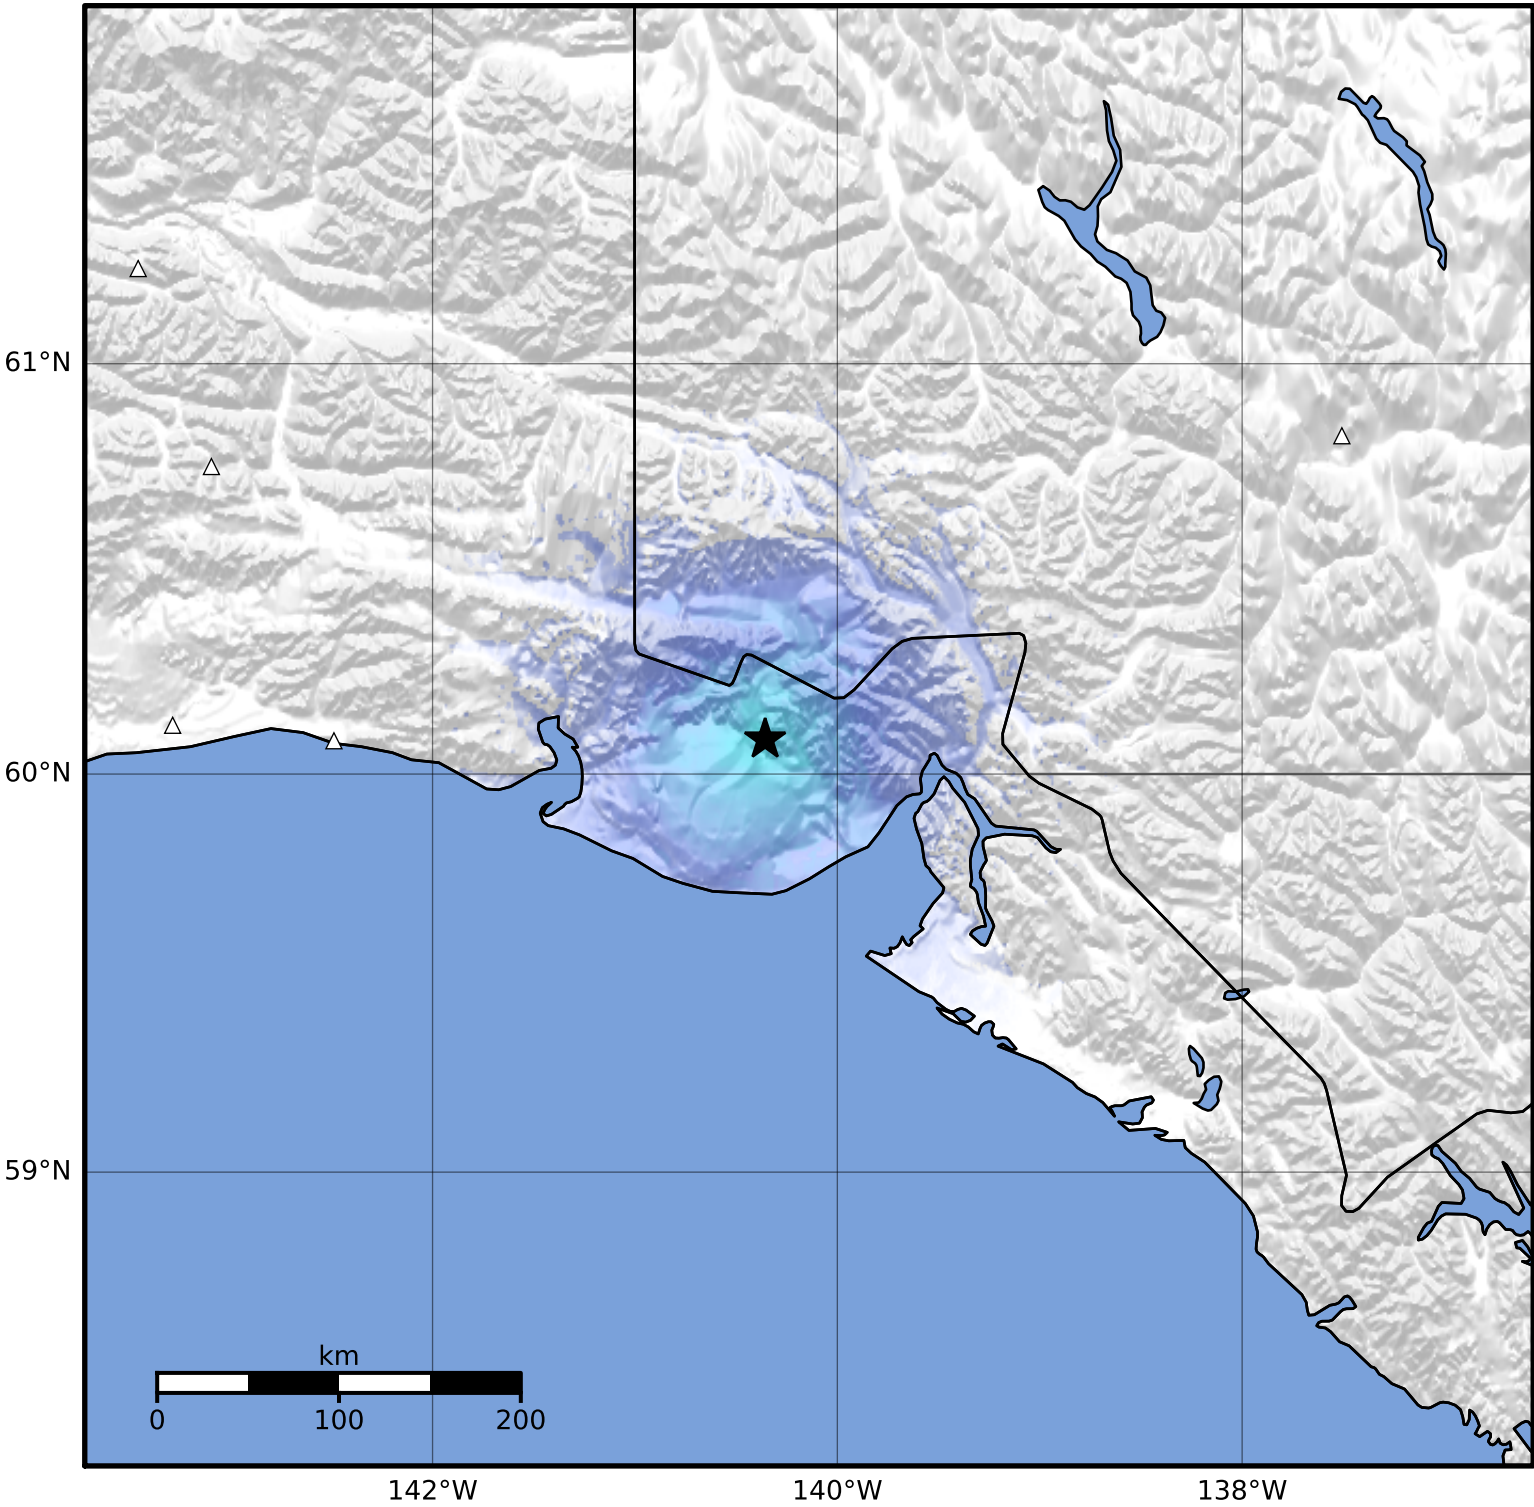

Macroseismic Intensity Map Alaska Earthquake Center  
 ShakeMap: 70 km (43 miles) NNW of Yakutat  
 May 26, 2023 02:57:52 UTC M3.8 N60.09 W140.36 Depth: 10.0km ID:ak0236phzv3d

SHAKING	Not felt	Weak	Light	Moderate	Strong	Very strong	Severe	Violent	Extreme
DAMAGE	None	None	None	Very light	Light	Moderate	Moderate/heavy	Heavy	Very heavy
PGA(%g)	<0.0464	0.297	2.76	6.2	11.5	21.5	40.1	74.7	>139
PGV(cm/s)	<0.0215	0.135	1.41	4.65	9.64	20	41.4	85.8	>178
INTENSITY	<b>I</b>	<b>II-III</b>	<b>IV</b>	<b>V</b>	<b>VI</b>	<b>VII</b>	<b>VIII</b>	<b>IX</b>	<b>X+</b>

Scale based on Worden et al. (2012)

Version 2: Processed 2023-05-26T16:53:20Z

△ Seismic Instrument ○ Reported Intensity

★ Epicenter