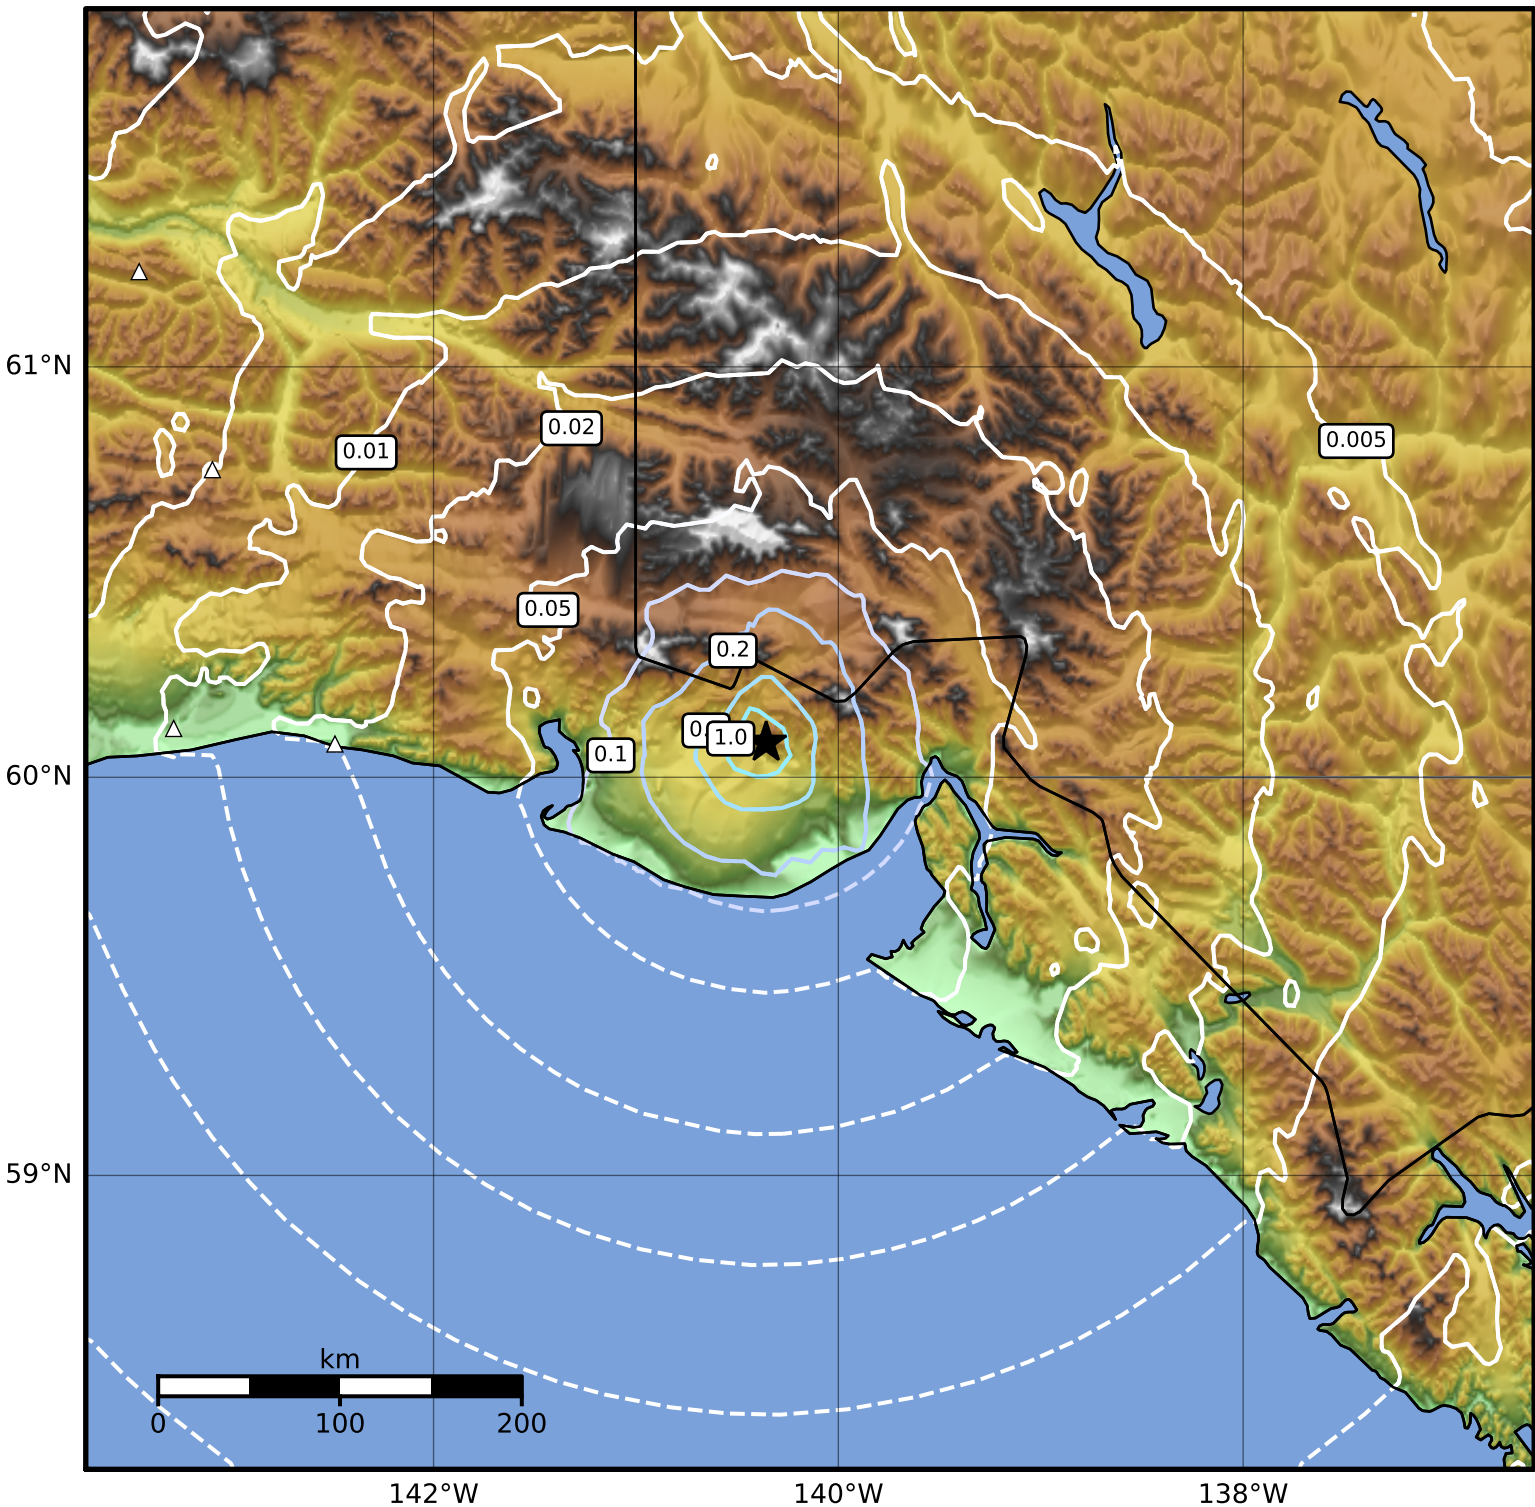

Peak Ground Acceleration Map Alaska Earthquake Center  
ShakeMap: 70 km (43 miles) NNW of Yakutat  
May 26, 2023 02:57:52 UTC M3.8 N60.09 W140.36 Depth: 10.0km ID:ak0236phzv3d

PGA (%g)	0.1	0.2	0.5	1	2	5	10	20	50	100	200
----------	-----	-----	-----	---	---	---	----	----	----	-----	-----

Scale based on Worden et al. (2012)

△ Seismic Instrument ○ Reported Intensity

★ Epicenter

Version 2: Processed 2023-05-26T16:53:20Z