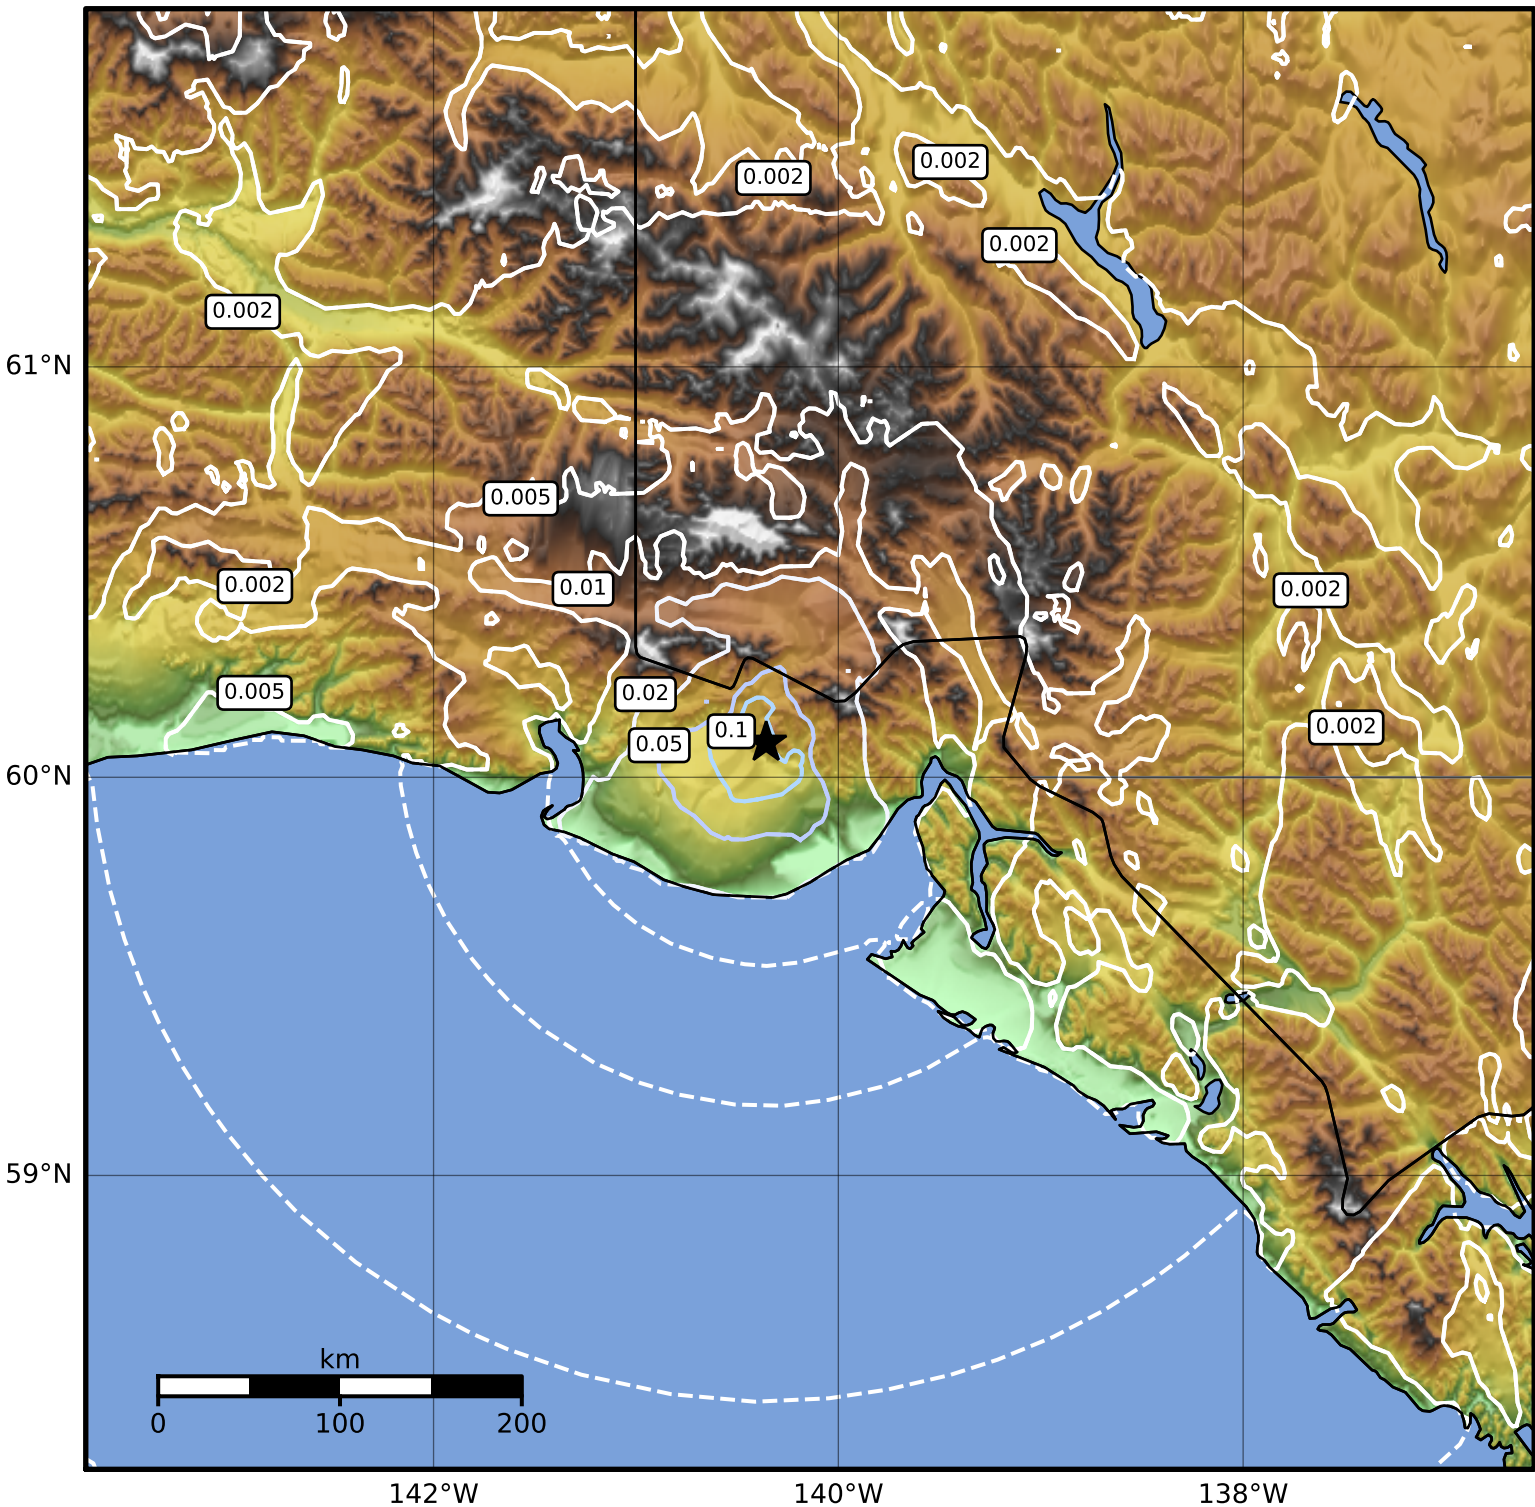

1.0 Second Peak Spectral Acceleration Map Alaska Earthquake Center
ShakeMap: 70 km (43 miles) NNW of Yakutat
May 26, 2023 02:57:52 UTC M3.8 N60.09 W140.36 Depth: 10.0km ID:ak0236phzv3d

Scale based on Worden et al. (2012)

△ Seismic Instrument ○ Reported Intensity

★ Epicenter

Version 2: Processed 2023-05-26T16:53:20Z