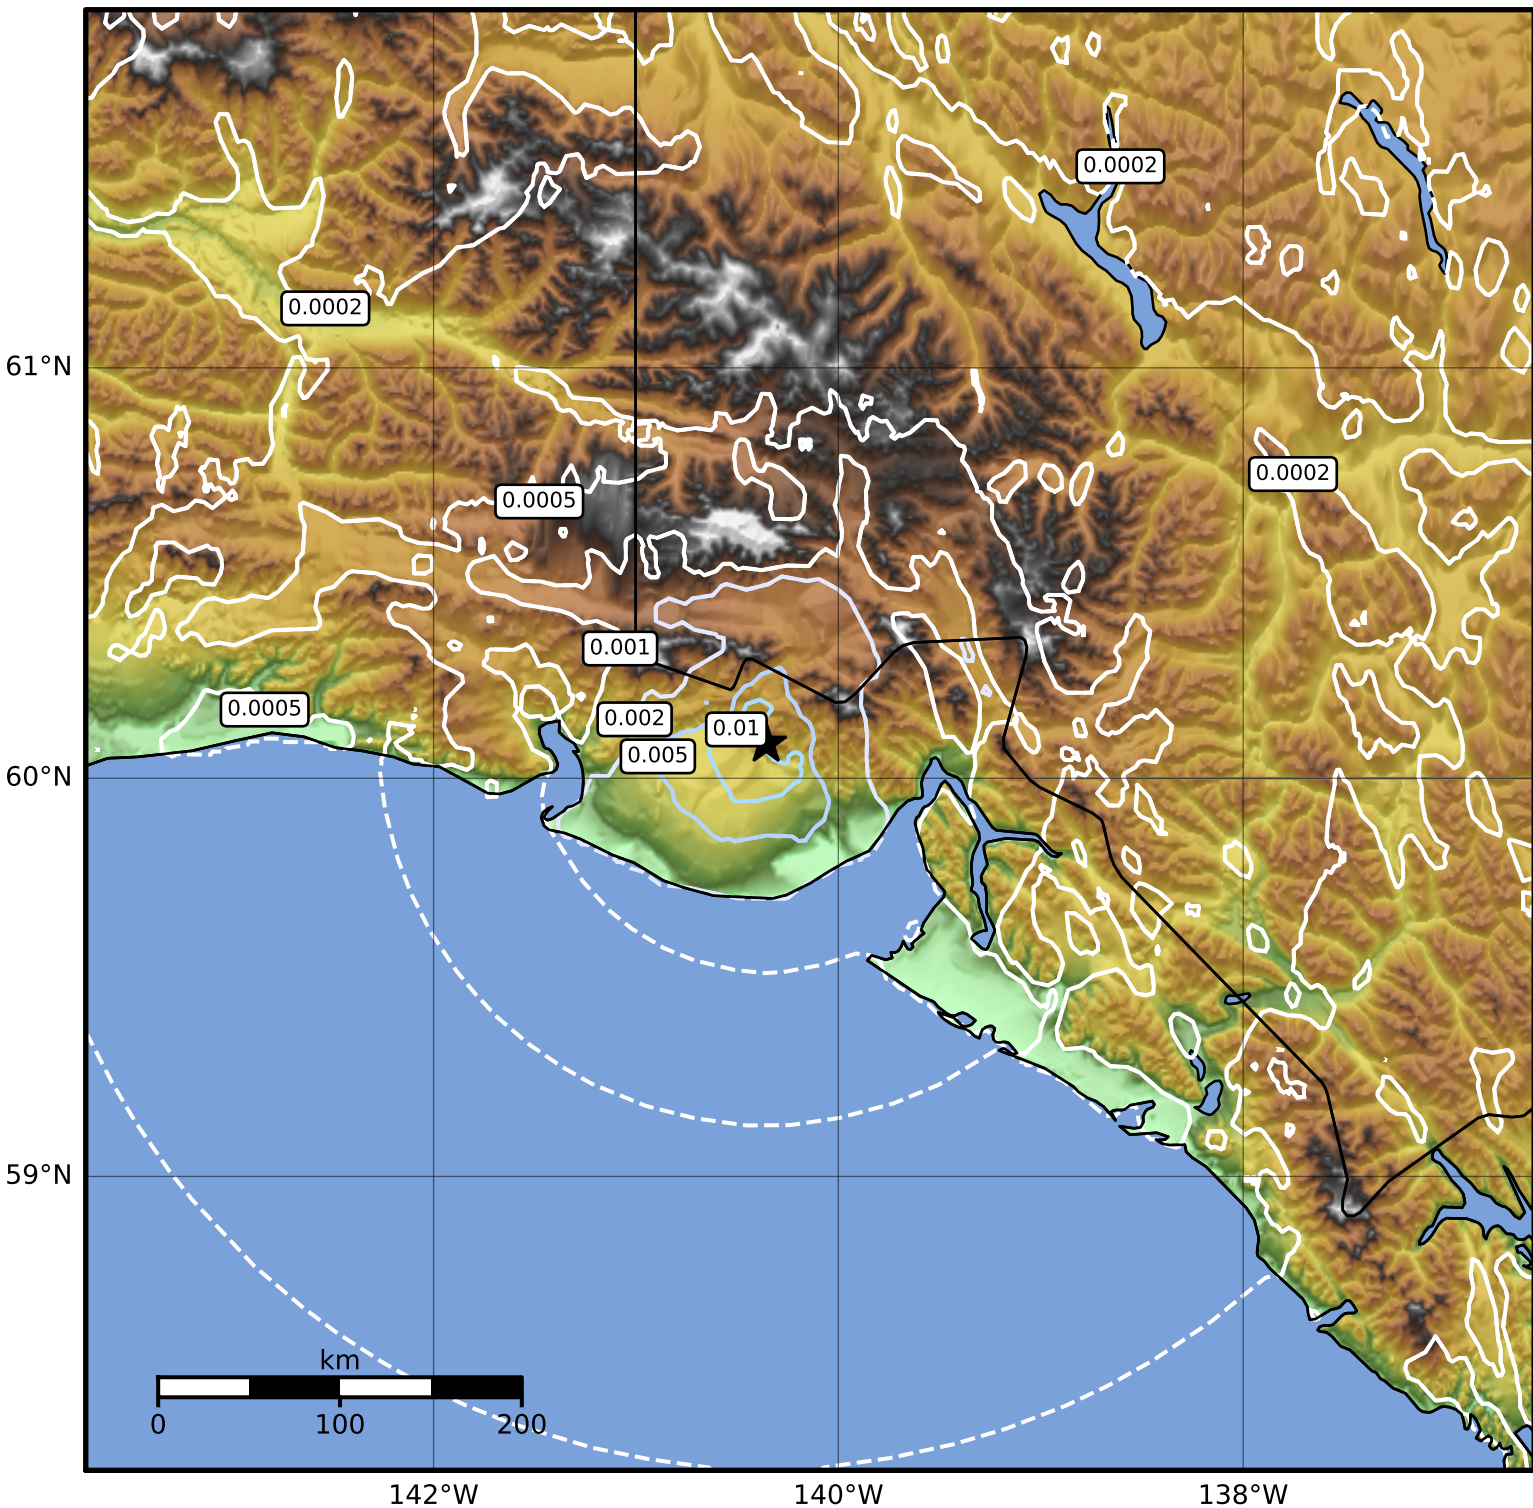

3.0 Second Peak Spectral Acceleration Map Alaska Earthquake Center  
ShakeMap: 70 km (43 miles) NNW of Yakutat  
May 26, 2023 02:57:52 UTC M3.8 N60.09 W140.36 Depth: 10.0km ID:ak0236phzv3d

Scale based on Worden et al. (2012)

Version 2: Processed 2023-05-26T16:53:20Z

△ Seismic Instrument ○ Reported Intensity

★ Epicenter