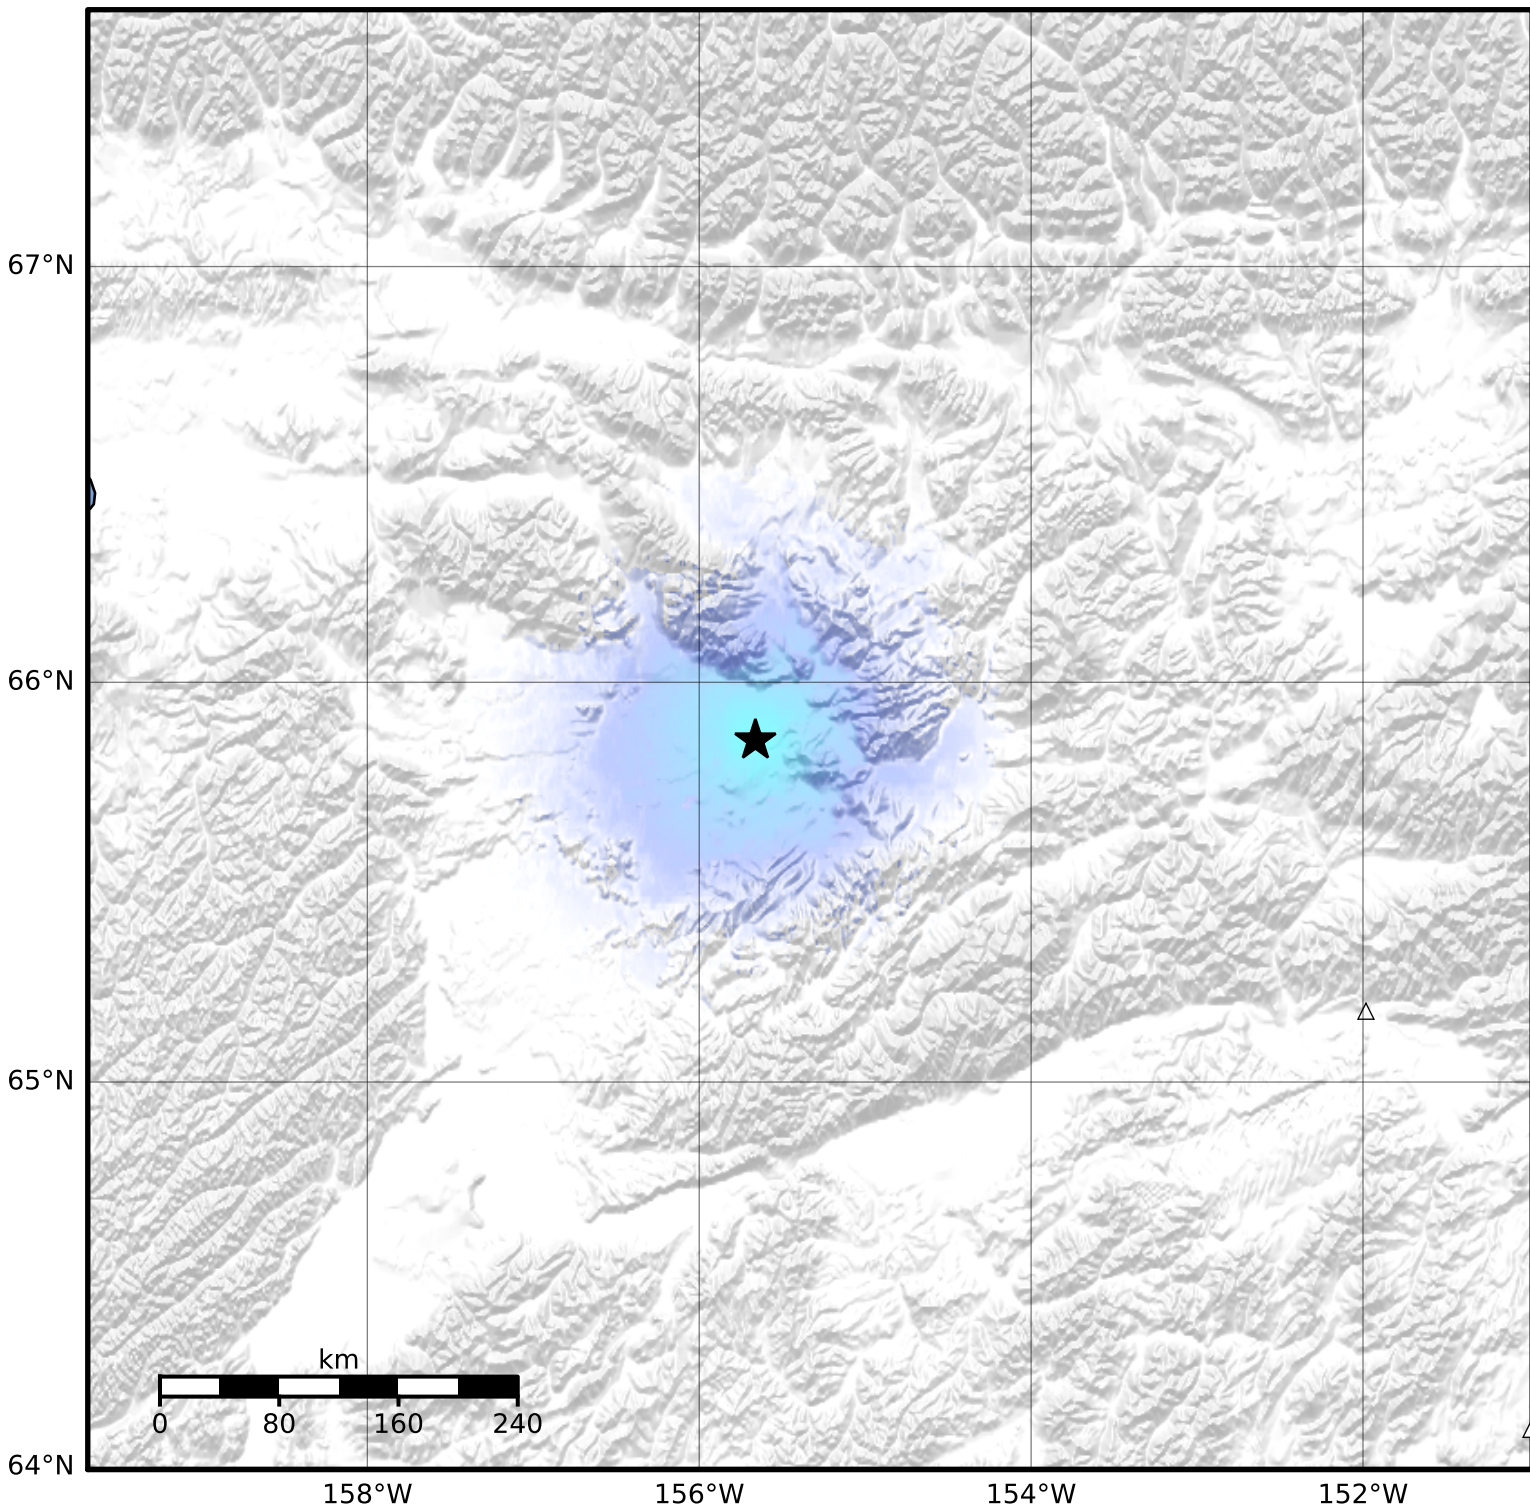

Macroseismic Intensity Map Alaska Earthquake Center  
 ShakeMap: 38 km (24 miles) ENE of Huslia  
 May 26, 2023 08:12:09 UTC M3.5 N65.86 W155.66 Depth: 4.9km ID:ak0236plaq5n

SHAKING	Not felt	Weak	Light	Moderate	Strong	Very strong	Severe	Violent	Extreme
DAMAGE	None	None	None	Very light	Light	Moderate	Moderate/heavy	Heavy	Very heavy
PGA(%g)	<0.0464	0.297	2.76	6.2	11.5	21.5	40.1	74.7	>139
PGV(cm/s)	<0.0215	0.135	1.41	4.65	9.64	20	41.4	85.8	>178
INTENSITY	<b>I</b>	<b>II-III</b>	<b>IV</b>	<b>V</b>	<b>VI</b>	<b>VII</b>	<b>VIII</b>	<b>IX</b>	<b>X+</b>

Scale based on Worden et al. (2012)

Version 1: Processed 2023-05-26T08:15:26Z

△ Seismic Instrument ○ Reported Intensity

★ Epicenter