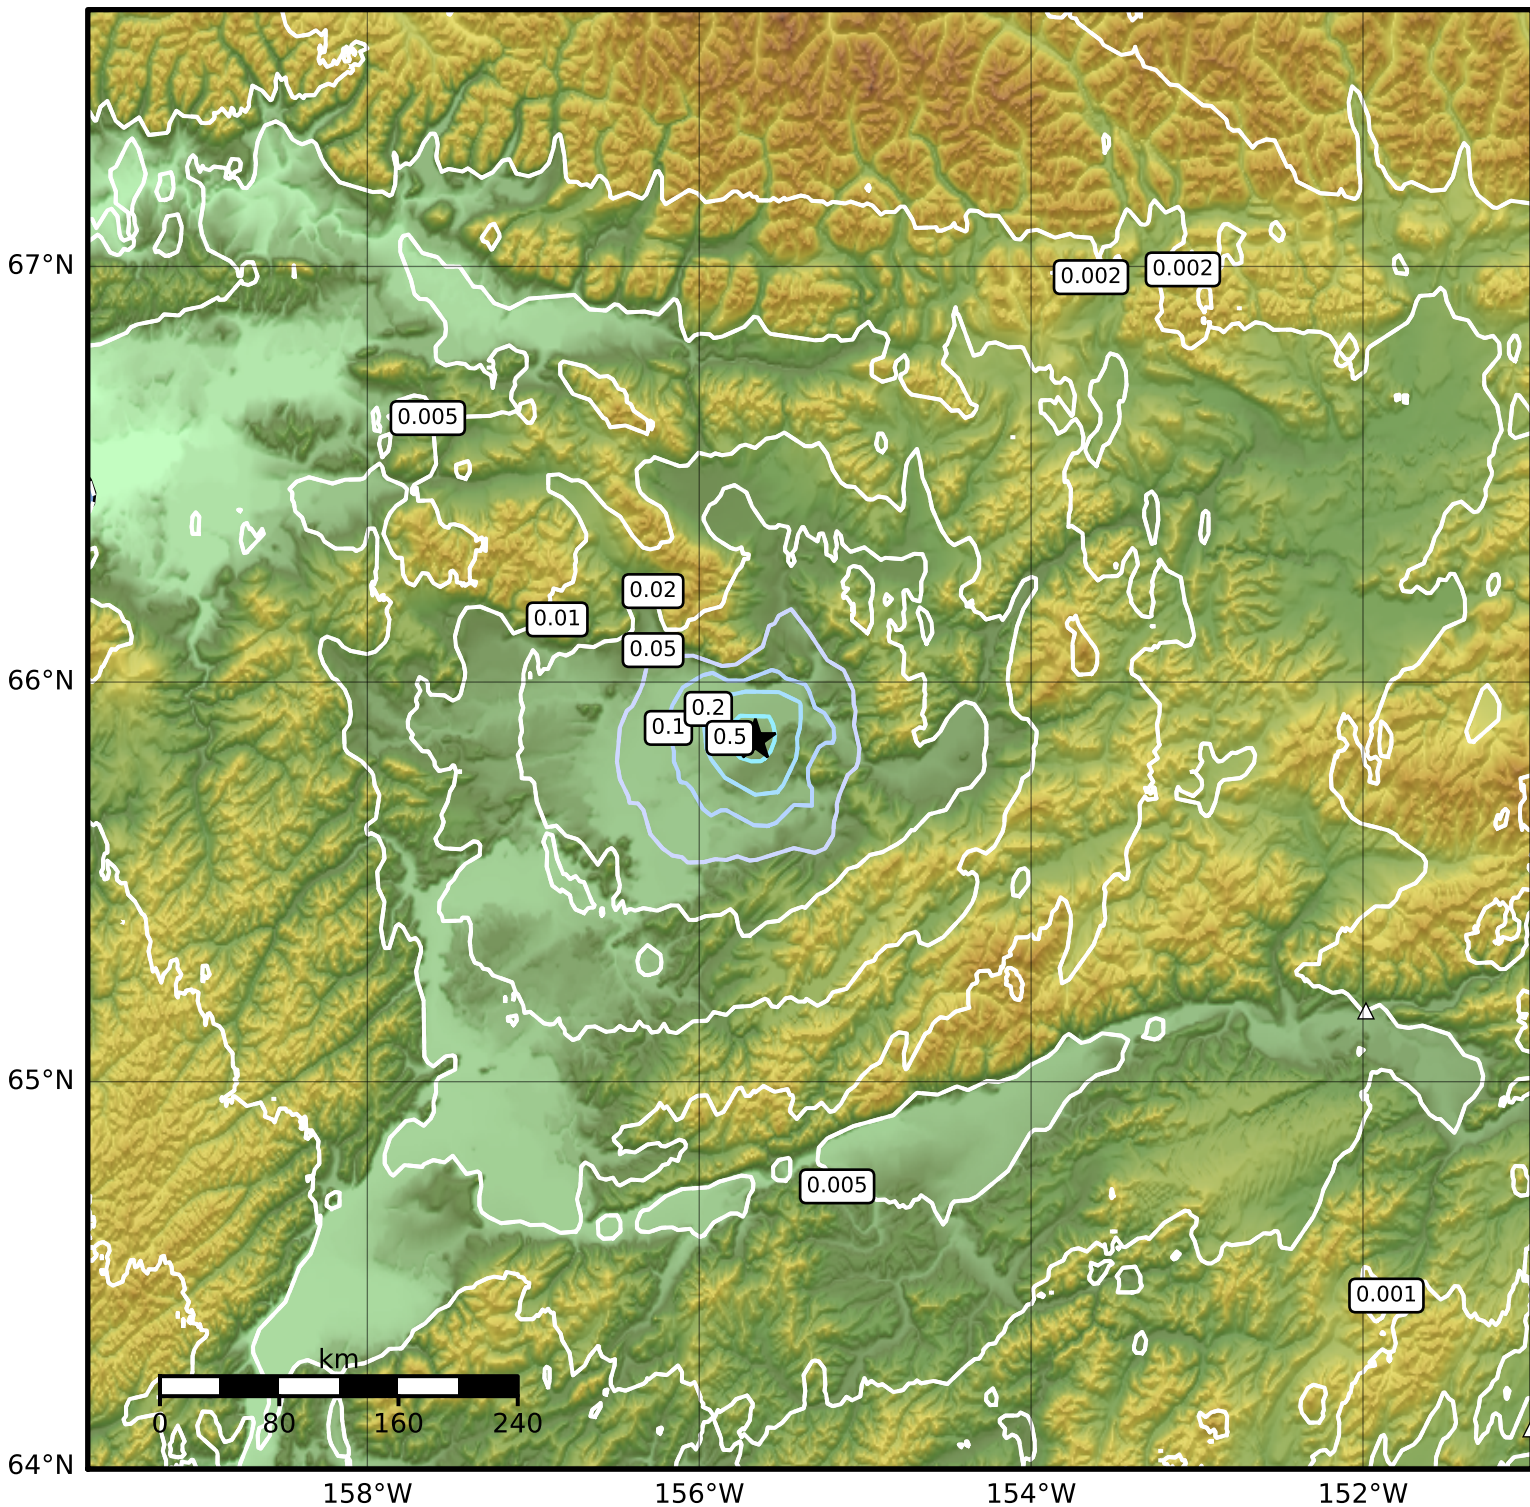

Peak Ground Velocity Map Alaska Earthquake Center
ShakeMap: 38 km (24 miles) ENE of Huslia
May 26, 2023 08:12:09 UTC M3.5 N65.86 W155.66 Depth: 4.9km ID:ak0236plaq5n

PGV (cm/s)	0.1	0.2	0.5	1	2	5	10	20	50	100	200
Color	Blue	Light Blue	Light Green	Green	Yellow-Green	Yellow	Orange	Red-Orange	Red	Dark Red	Black

Scale based on Worden et al. (2012)

△ Seismic Instrument ○ Reported Intensity

★ Epicenter

Version 1: Processed 2023-05-26T08:15:26Z