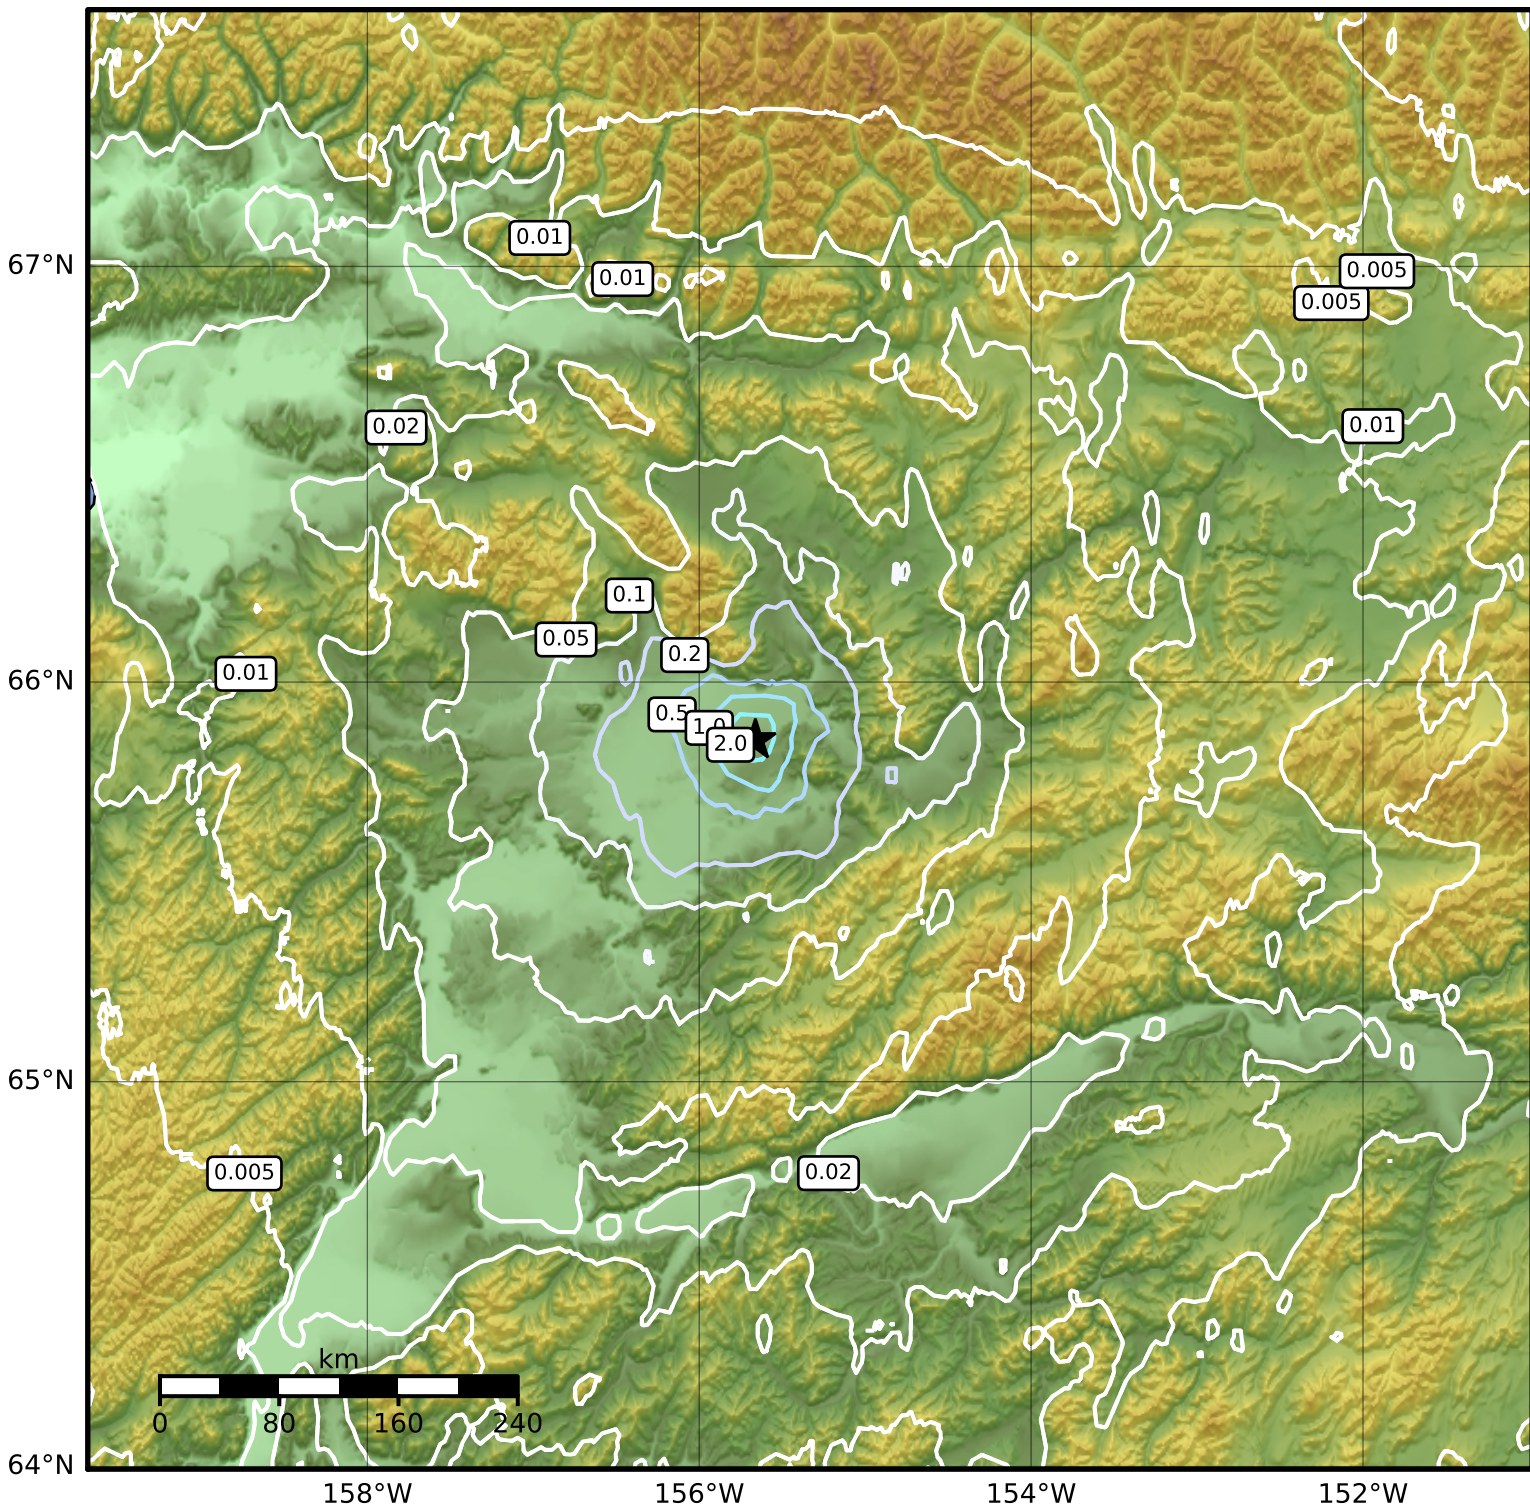

0.3 Second Peak Spectral Acceleration Map Alaska Earthquake Center
 ShakeMap: 38 km (24 miles) ENE of Huslia
 May 26, 2023 08:12:09 UTC M3.5 N65.86 W155.66 Depth: 4.9km ID:ak0236plaq5n

SA(0.3) (%g)	0.1	0.2	0.5	1	2	5	10	20	50	100	200
---------------------	------------	------------	------------	----------	----------	----------	-----------	-----------	-----------	------------	------------

Scale based on Worden et al. (2012)

Version 1: Processed 2023-05-26T08:15:26Z

△ Seismic Instrument ○ Reported Intensity

★ Epicenter