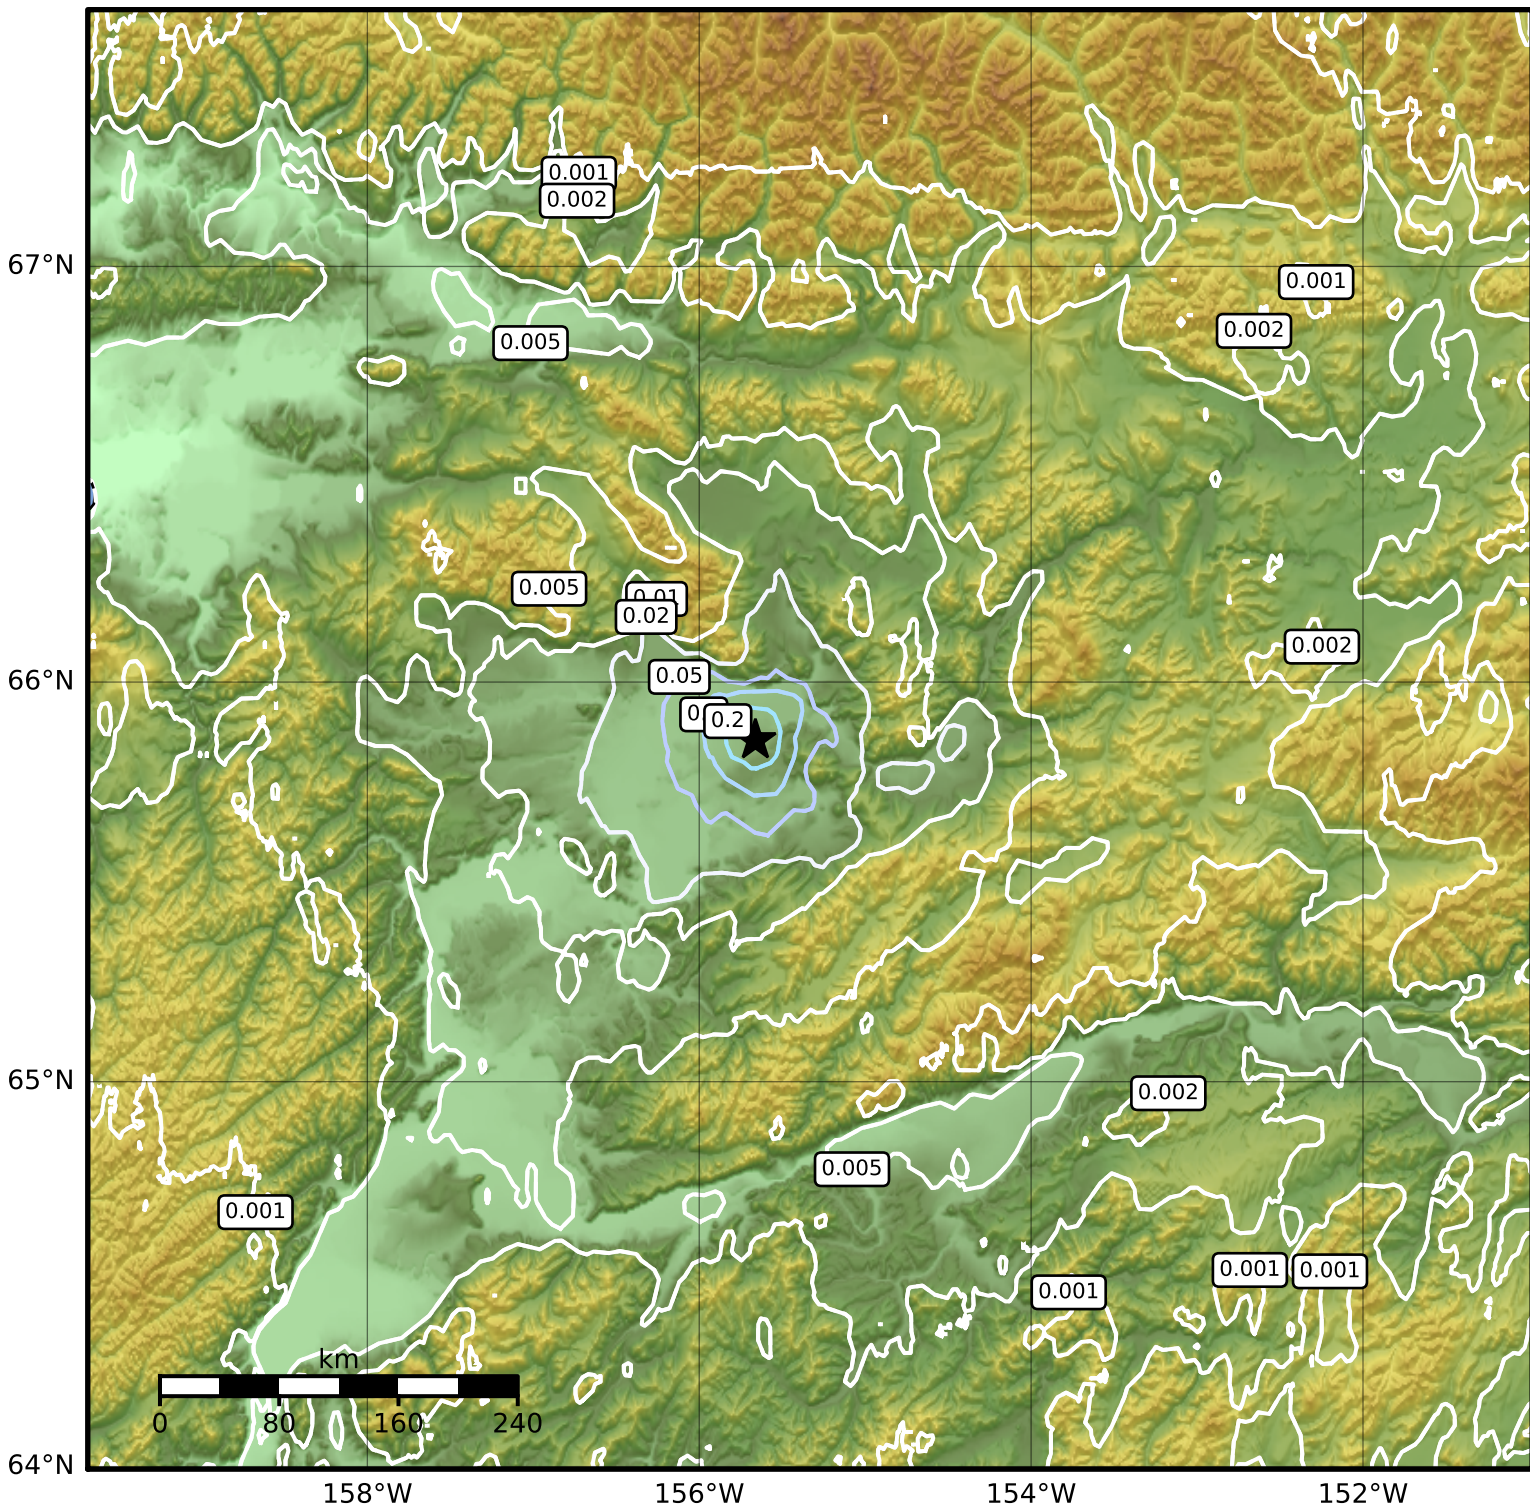

1.0 Second Peak Spectral Acceleration Map Alaska Earthquake Center
 ShakeMap: 38 km (24 miles) ENE of Huslia
 May 26, 2023 08:12:09 UTC M3.5 N65.86 W155.66 Depth: 4.9km ID:ak0236plaq5n

SA(1.0) (%g)	0.1	0.2	0.5	1	2	5	10	20	50	100	200
--------------	-----	-----	-----	---	---	---	----	----	----	-----	-----

Scale based on Worden et al. (2012)

△ Seismic Instrument ○ Reported Intensity

★ Epicenter

Version 1: Processed 2023-05-26T08:15:26Z