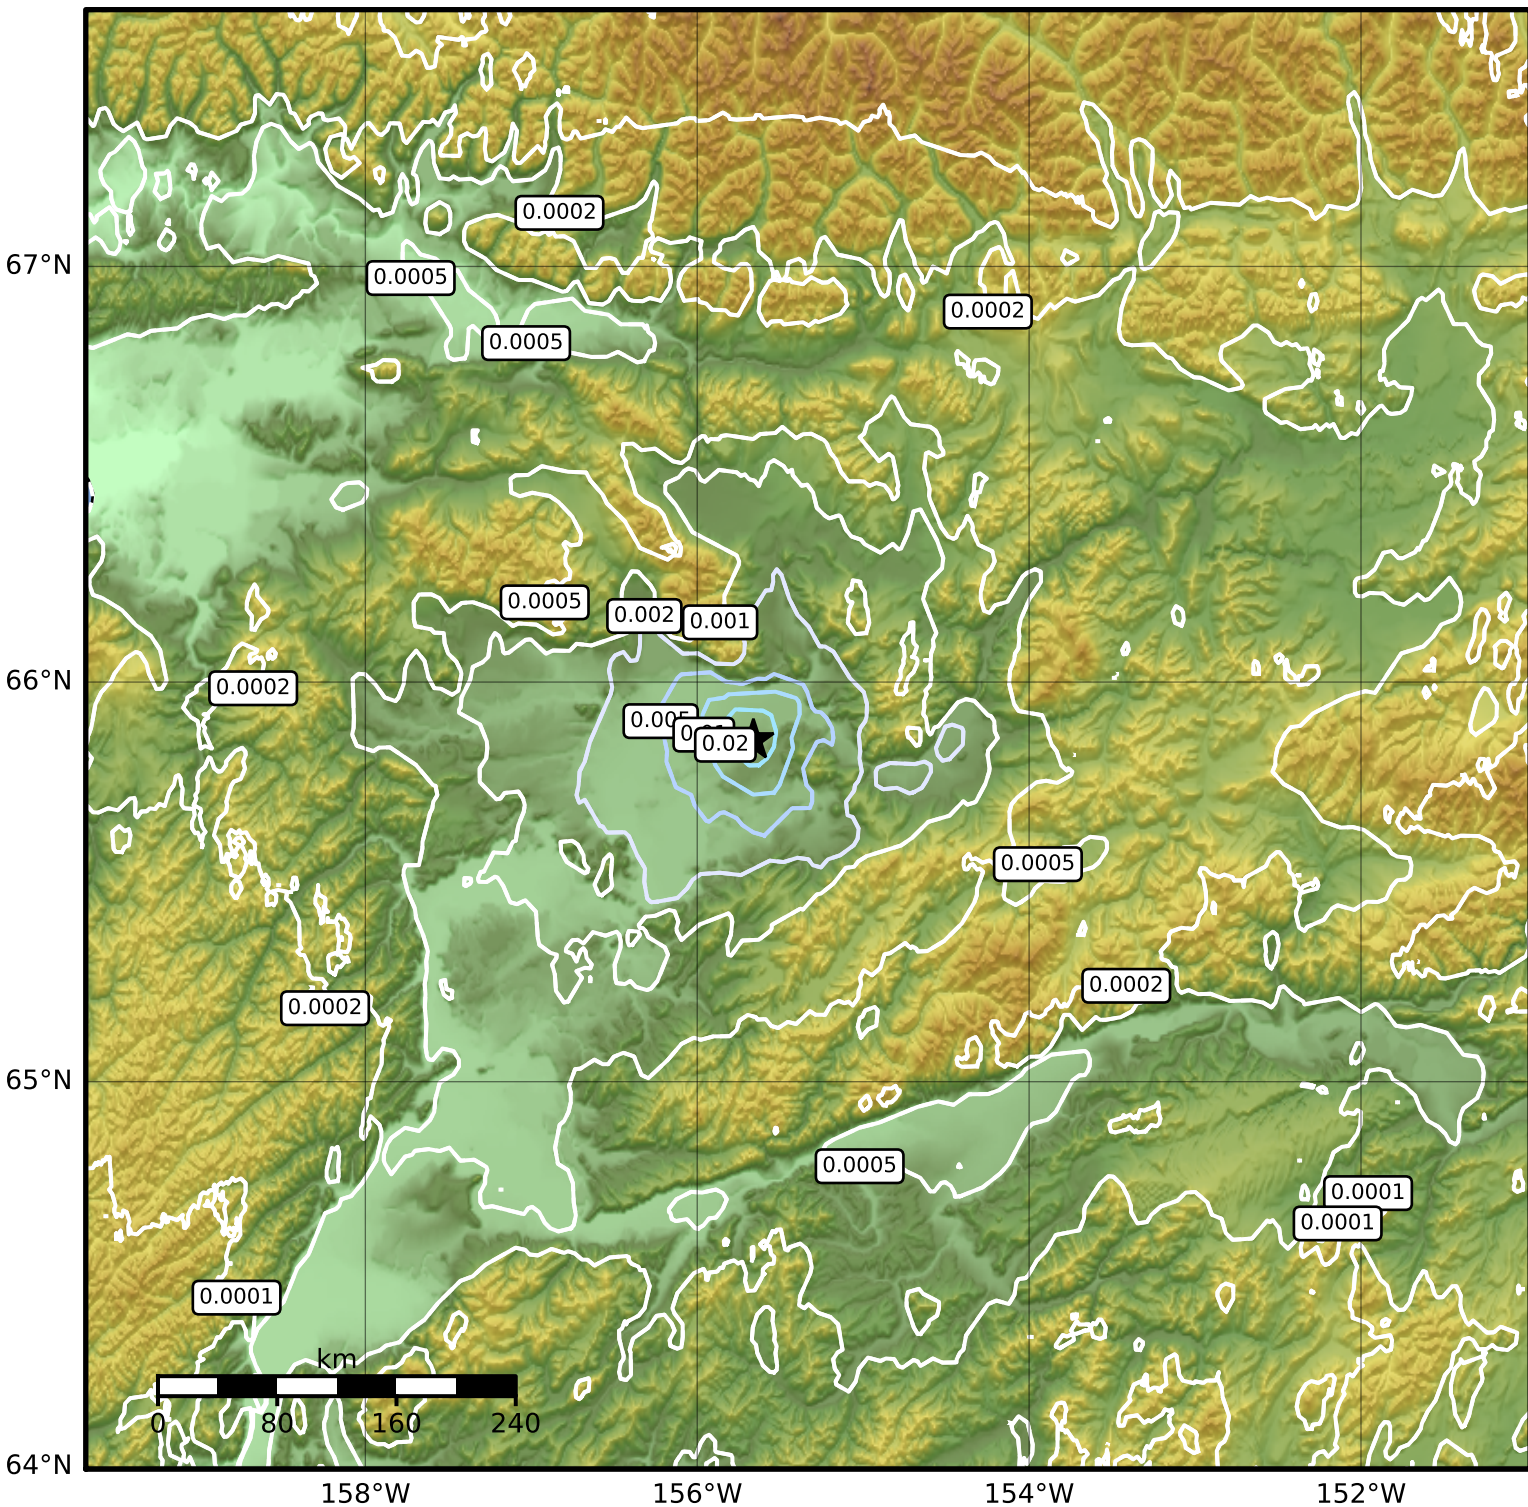

3.0 Second Peak Spectral Acceleration Map Alaska Earthquake Center
 ShakeMap: 38 km (24 miles) ENE of Huslia
 May 26, 2023 08:12:09 UTC M3.5 N65.86 W155.66 Depth: 4.9km ID:ak0236plaq5n

SA(3.0) (%g) 0.1 0.2 0.5 1 2 5 10 20 50

Scale based on Worden et al. (2012)

Version 1: Processed 2023-05-26T08:15:26Z

△ Seismic Instrument ○ Reported Intensity

★ Epicenter