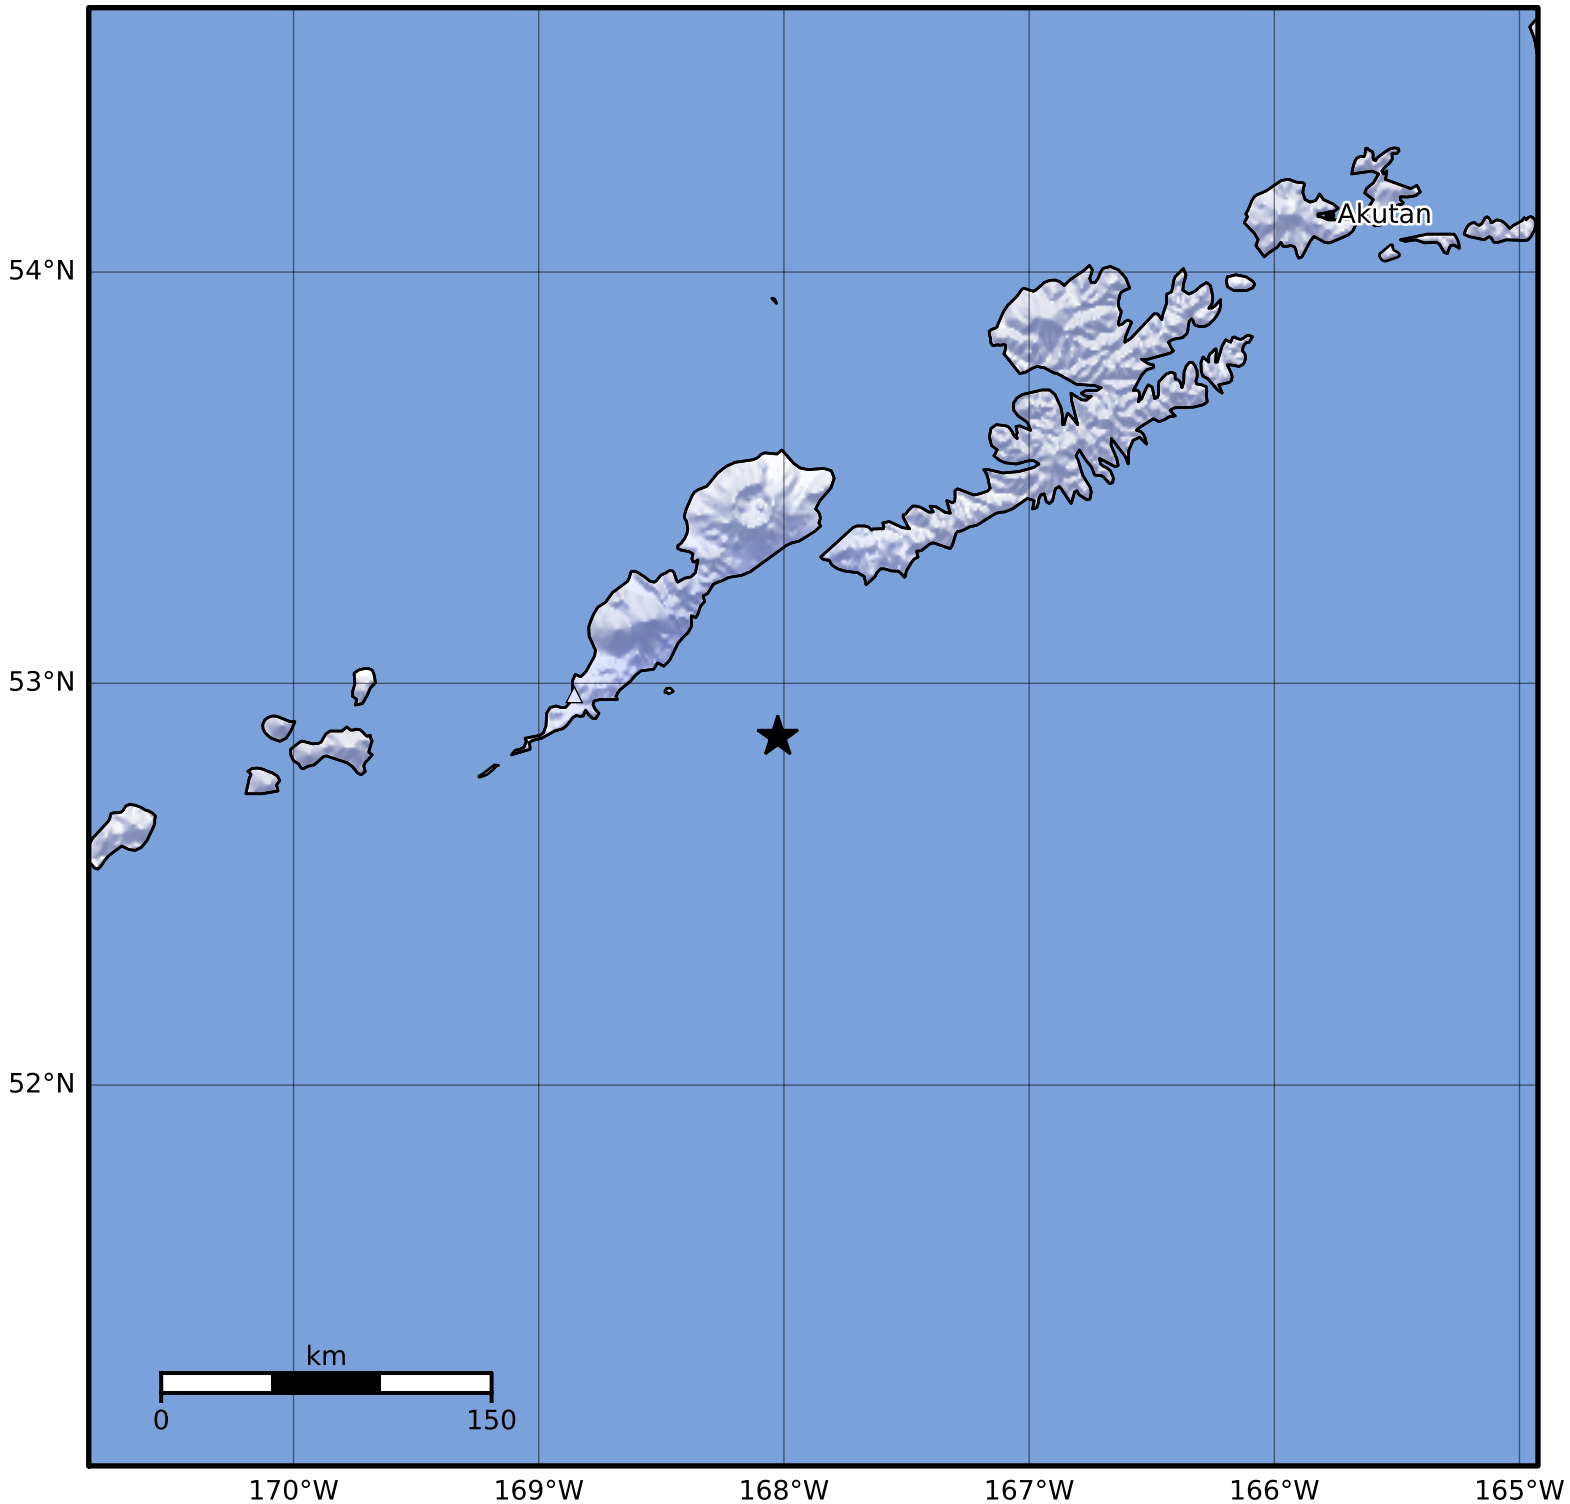

Macroseismic Intensity Map Alaska Earthquake Center  
 ShakeMap: 57 km (35 miles) E of Nikolski  
 May 26, 2023 09:44:02 UTC M3.8 N52.87 W168.03 Depth: 25.6km ID:ak0236pm30bt

SHAKING	Not felt	Weak	Light	Moderate	Strong	Very strong	Severe	Violent	Extreme
DAMAGE	None	None	None	Very light	Light	Moderate	Moderate/heavy	Heavy	Very heavy
PGA(%g)	<0.0464	0.297	2.76	6.2	11.5	21.5	40.1	74.7	>139
PGV(cm/s)	<0.0215	0.135	1.41	4.65	9.64	20	41.4	85.8	>178
INTENSITY	<b>I</b>	<b>II-III</b>	<b>IV</b>	<b>V</b>	<b>VI</b>	<b>VII</b>	<b>VIII</b>	<b>IX</b>	<b>X+</b>

Scale based on Worden et al. (2012)

Version 2: Processed 2023-05-26T17:05:50Z

△ Seismic Instrument ○ Reported Intensity

★ Epicenter