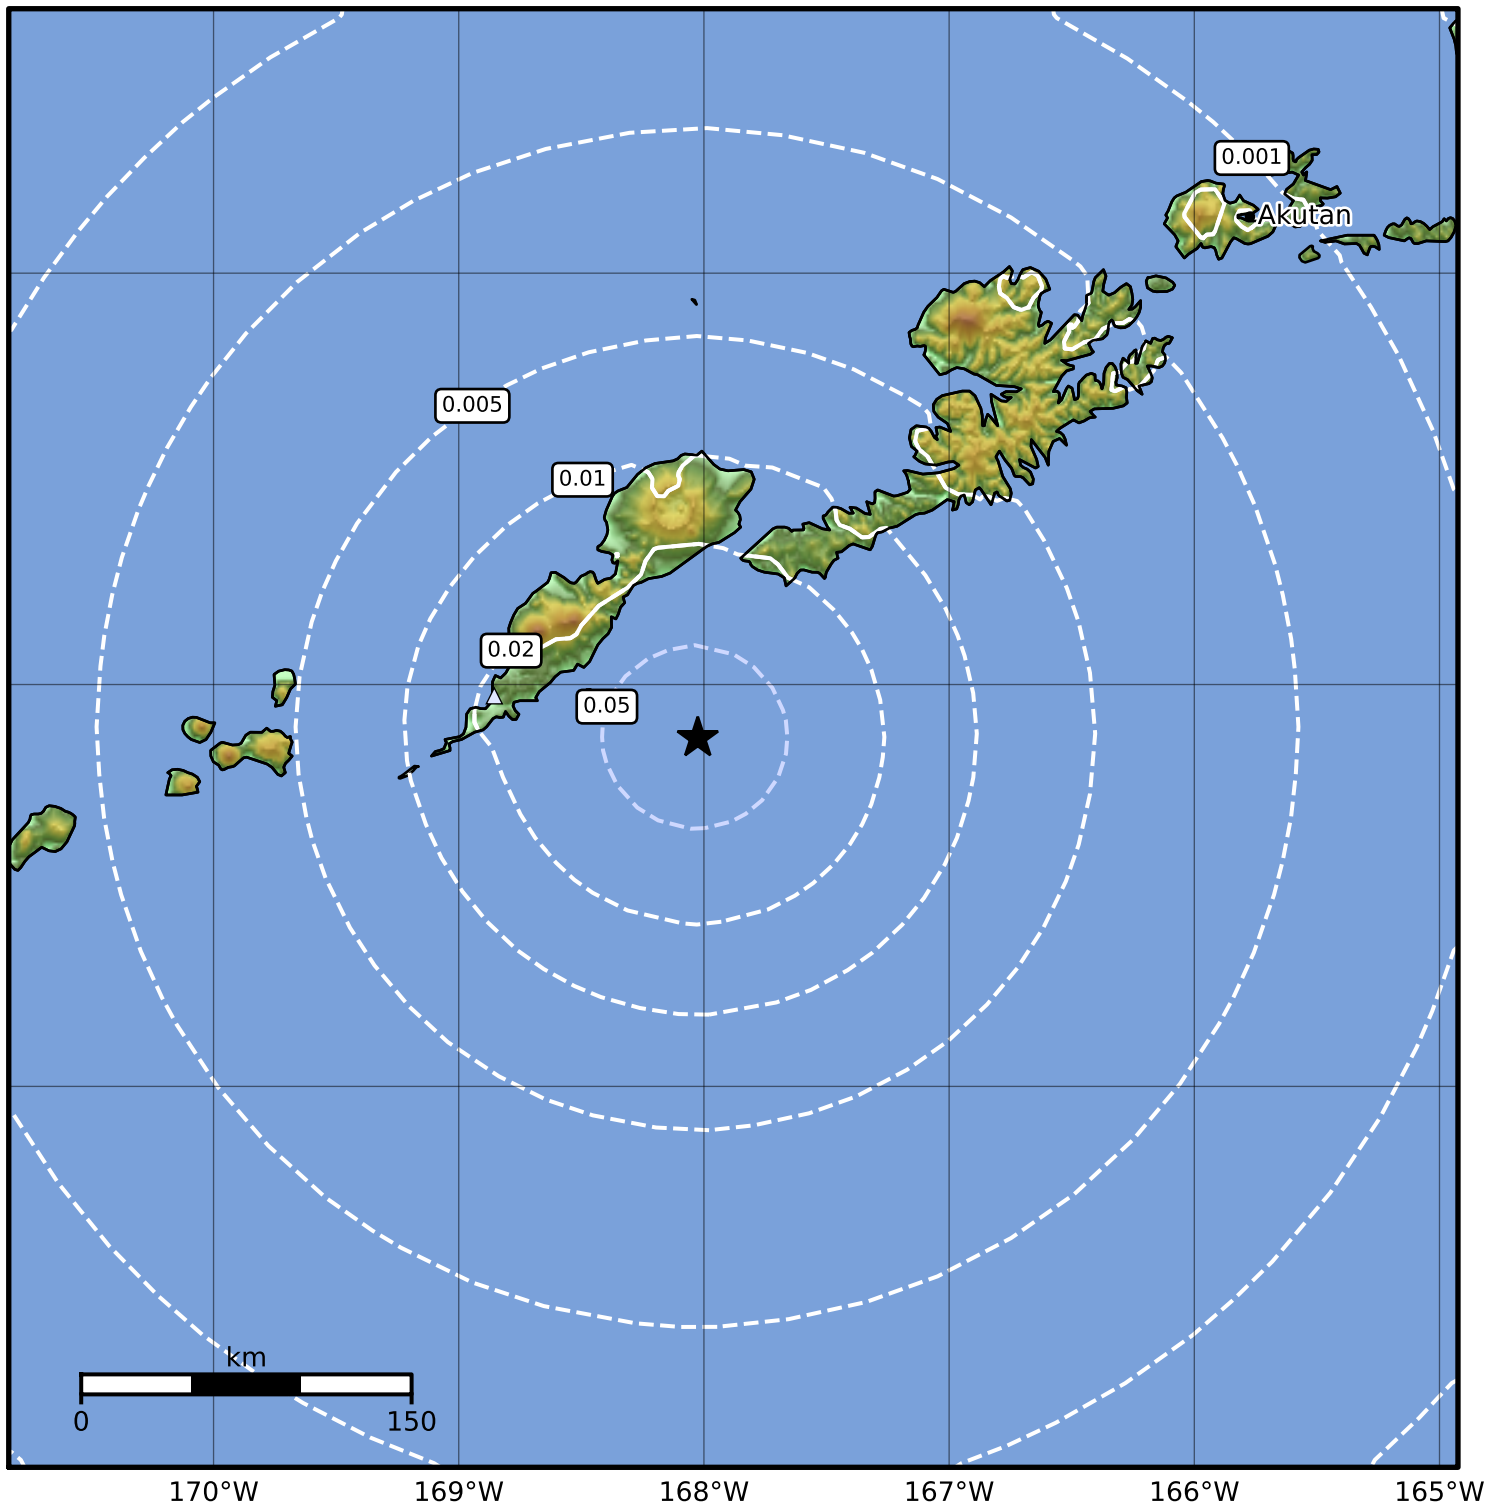

Peak Ground Velocity Map Alaska Earthquake Center
ShakeMap: 57 km (35 miles) E of Nikolski
May 26, 2023 09:44:02 UTC M3.8 N52.87 W168.03 Depth: 25.6km ID:ak0236pm30bt

Scale based on Worden et al. (2012)

Version 2: Processed 2023-05-26T17:05:50Z

△ Seismic Instrument ○ Reported Intensity

★ Epicenter