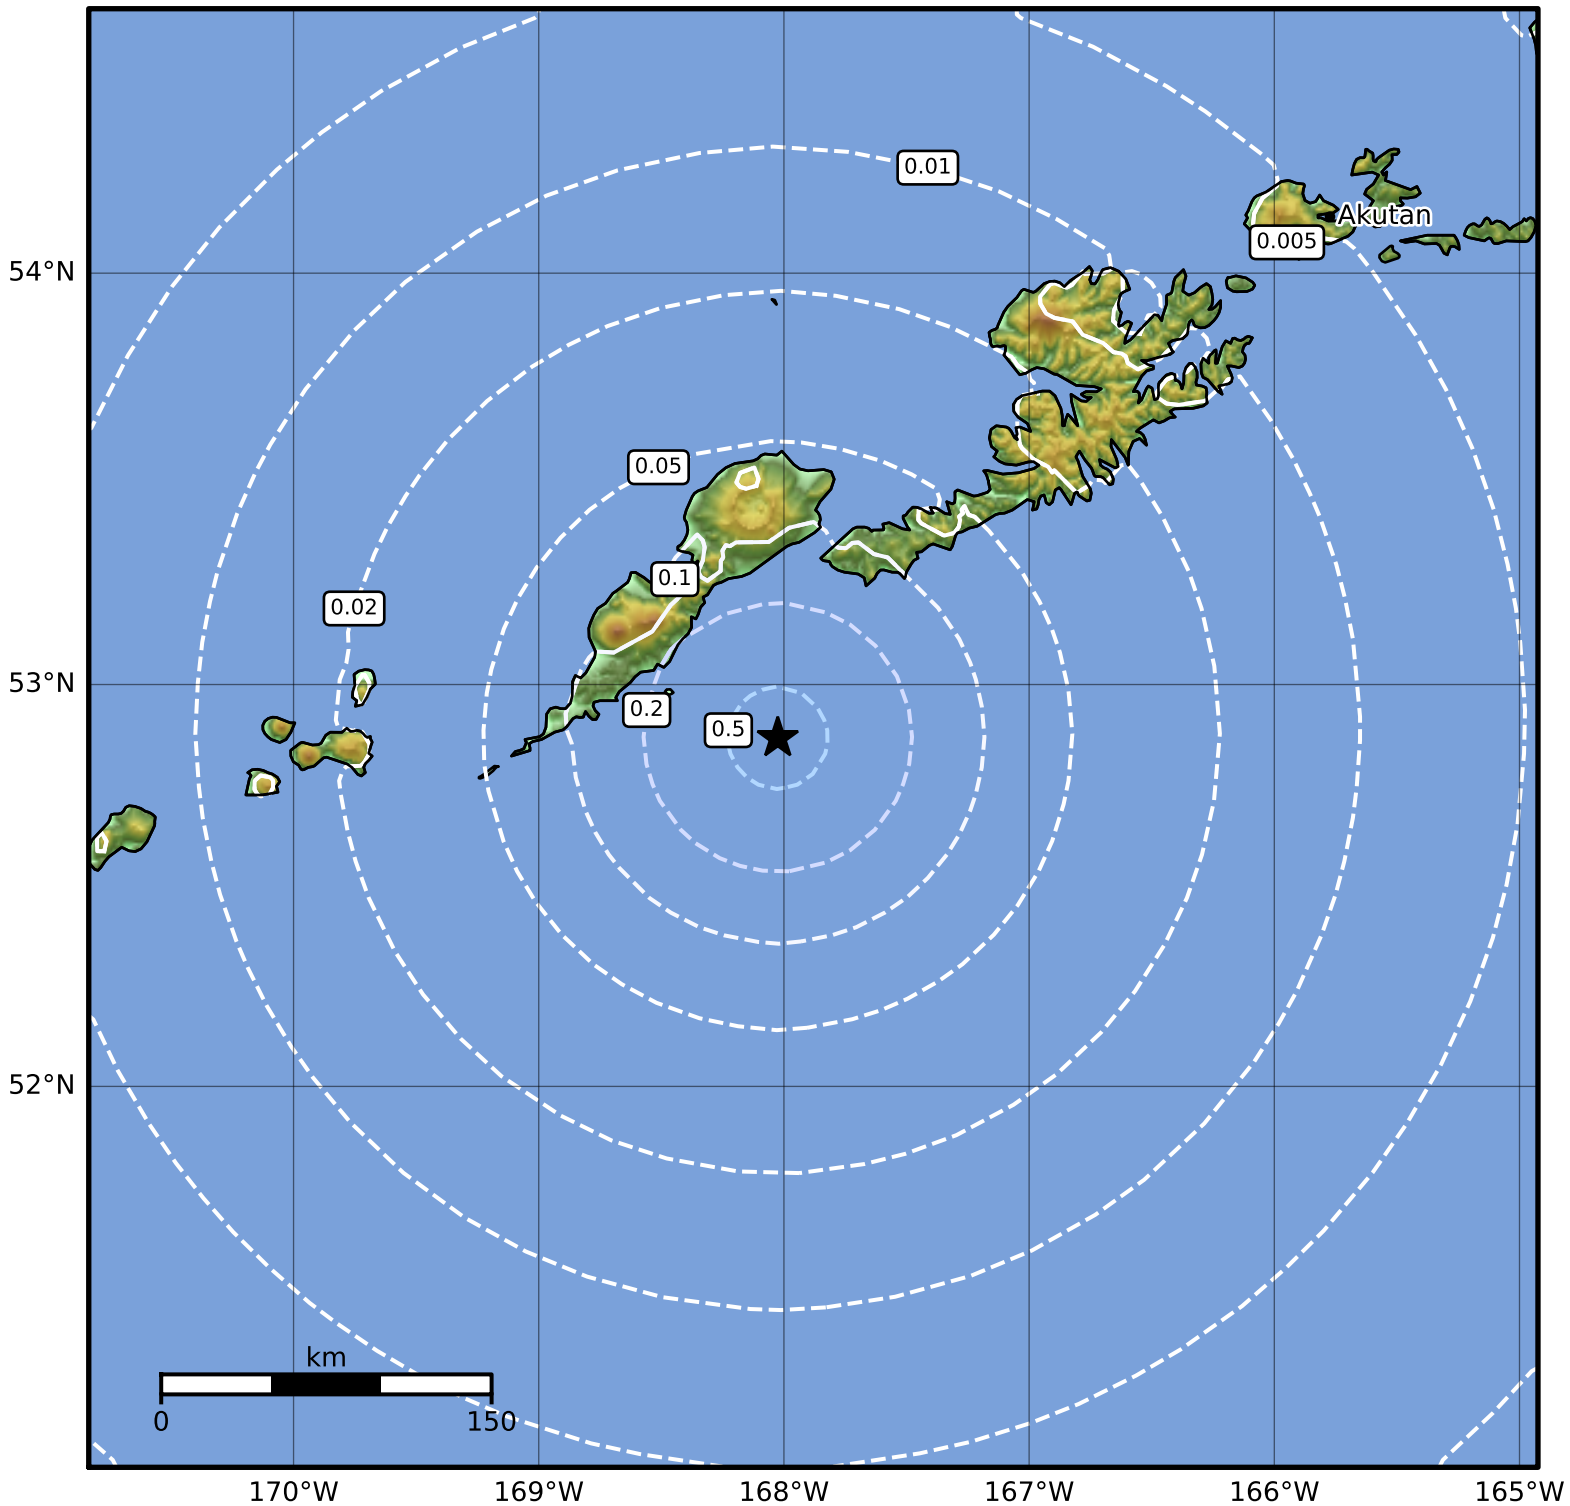

0.3 Second Peak Spectral Acceleration Map Alaska Earthquake Center
 ShakeMap: 57 km (35 miles) E of Nikolski
 May 26, 2023 09:44:02 UTC M3.8 N52.87 W168.03 Depth: 25.6km ID:ak0236pm30bt

SA(0.3) (%g)	0.1	0.2	0.5	1	2	5	10	20	50	100	200
--------------	-----	-----	-----	---	---	---	----	----	----	-----	-----

Scale based on Worden et al. (2012)

Version 2: Processed 2023-05-26T17:05:50Z

△ Seismic Instrument ○ Reported Intensity

★ Epicenter