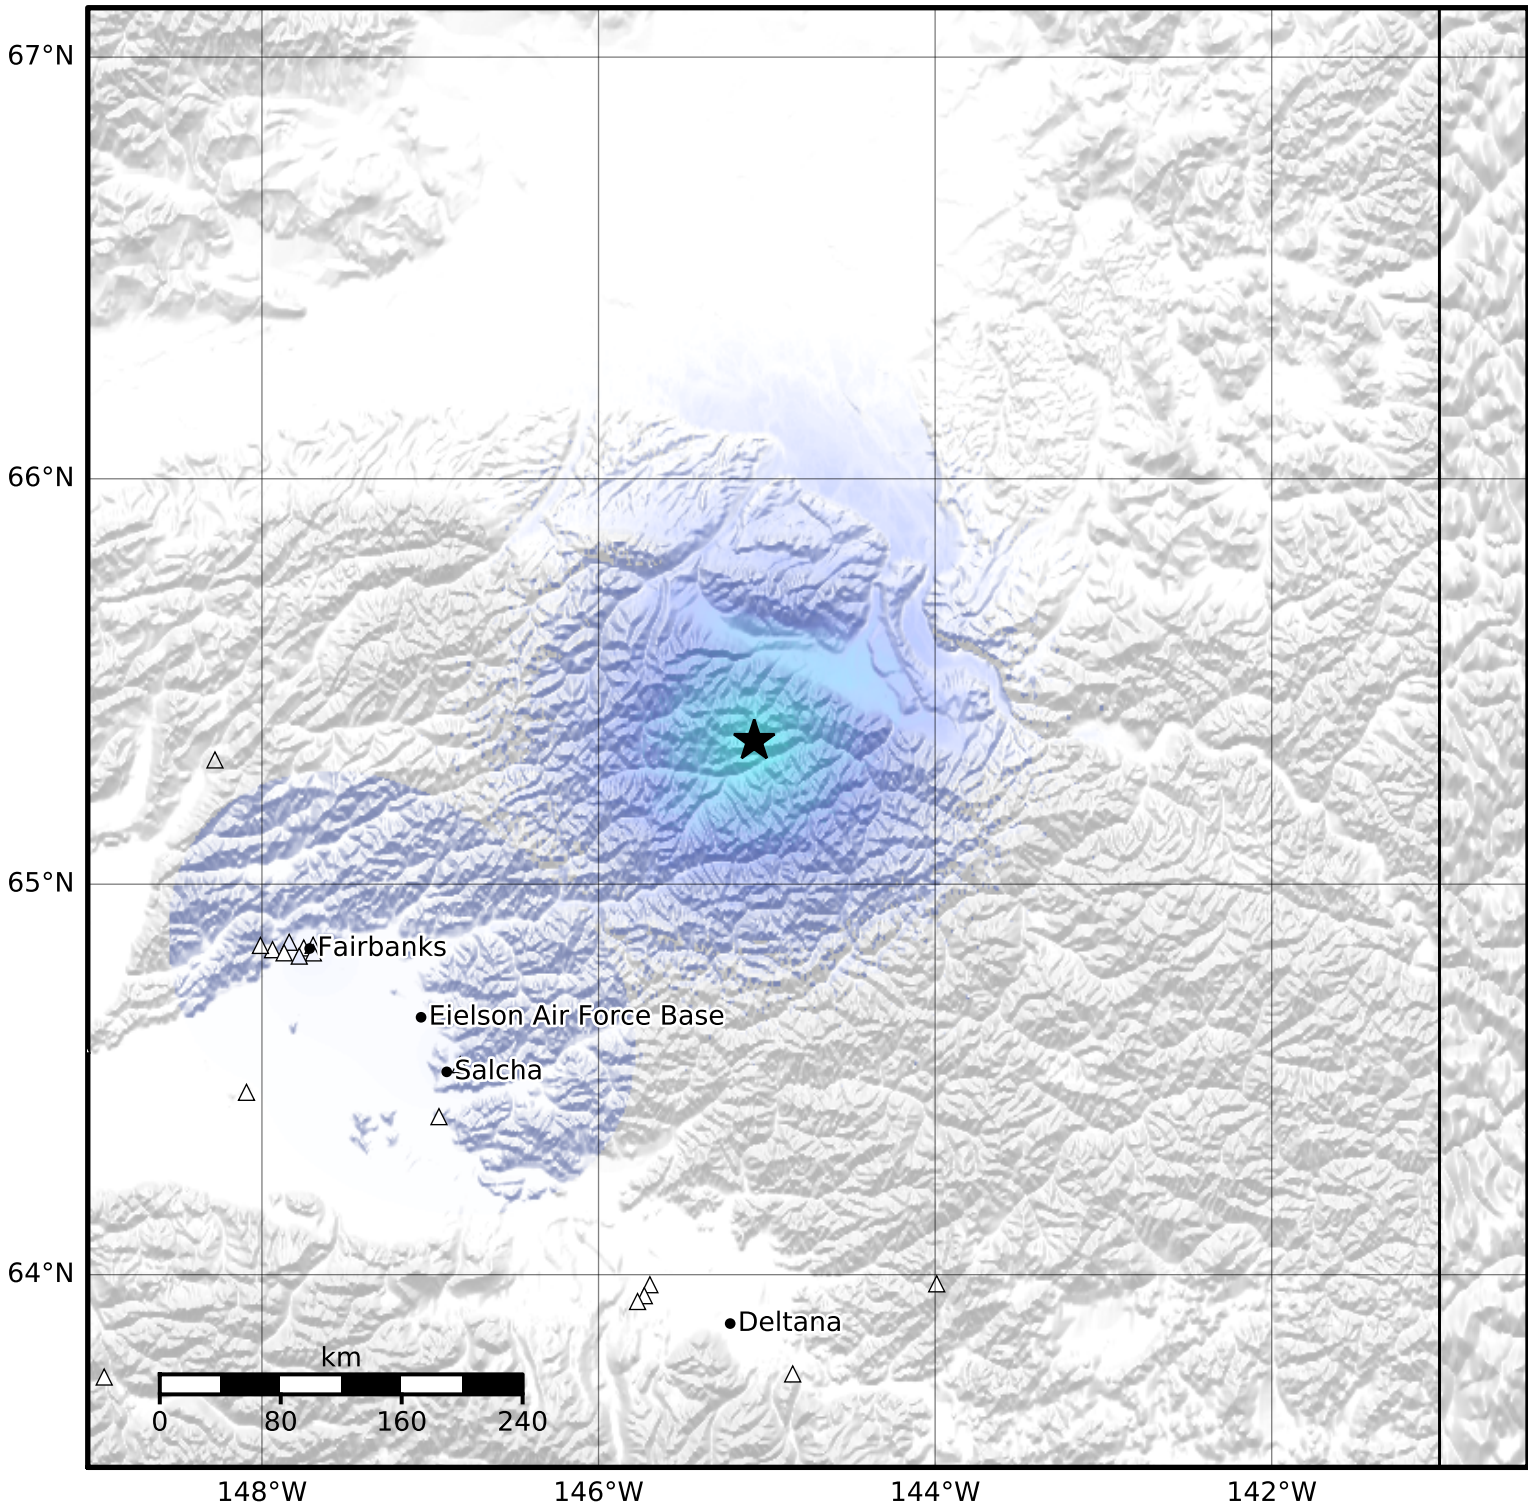

Macroseismic Intensity Map Alaska Earthquake Center  
 ShakeMap: 27 km (17 miles) SSW of Central  
 Jan 04, 2023 16:10:39 UTC M3.8 N65.36 W145.07 Depth: 6.1km ID:ak0236vqk1t

SHAKING	Not felt	Weak	Light	Moderate	Strong	Very strong	Severe	Violent	Extreme
DAMAGE	None	None	None	Very light	Light	Moderate	Moderate/heavy	Heavy	Very heavy
PGA(%g)	<0.0464	0.297	2.76	6.2	11.5	21.5	40.1	74.7	>139
PGV(cm/s)	<0.0215	0.135	1.41	4.65	9.64	20	41.4	85.8	>178
INTENSITY	<b>I</b>	<b>II-III</b>	<b>IV</b>	<b>V</b>	<b>VI</b>	<b>VII</b>	<b>VIII</b>	<b>IX</b>	<b>X+</b>

Scale based on Worden et al. (2012)

Version 2: Processed 2023-01-04T16:31:18Z

△ Seismic Instrument ○ Reported Intensity

★ Epicenter