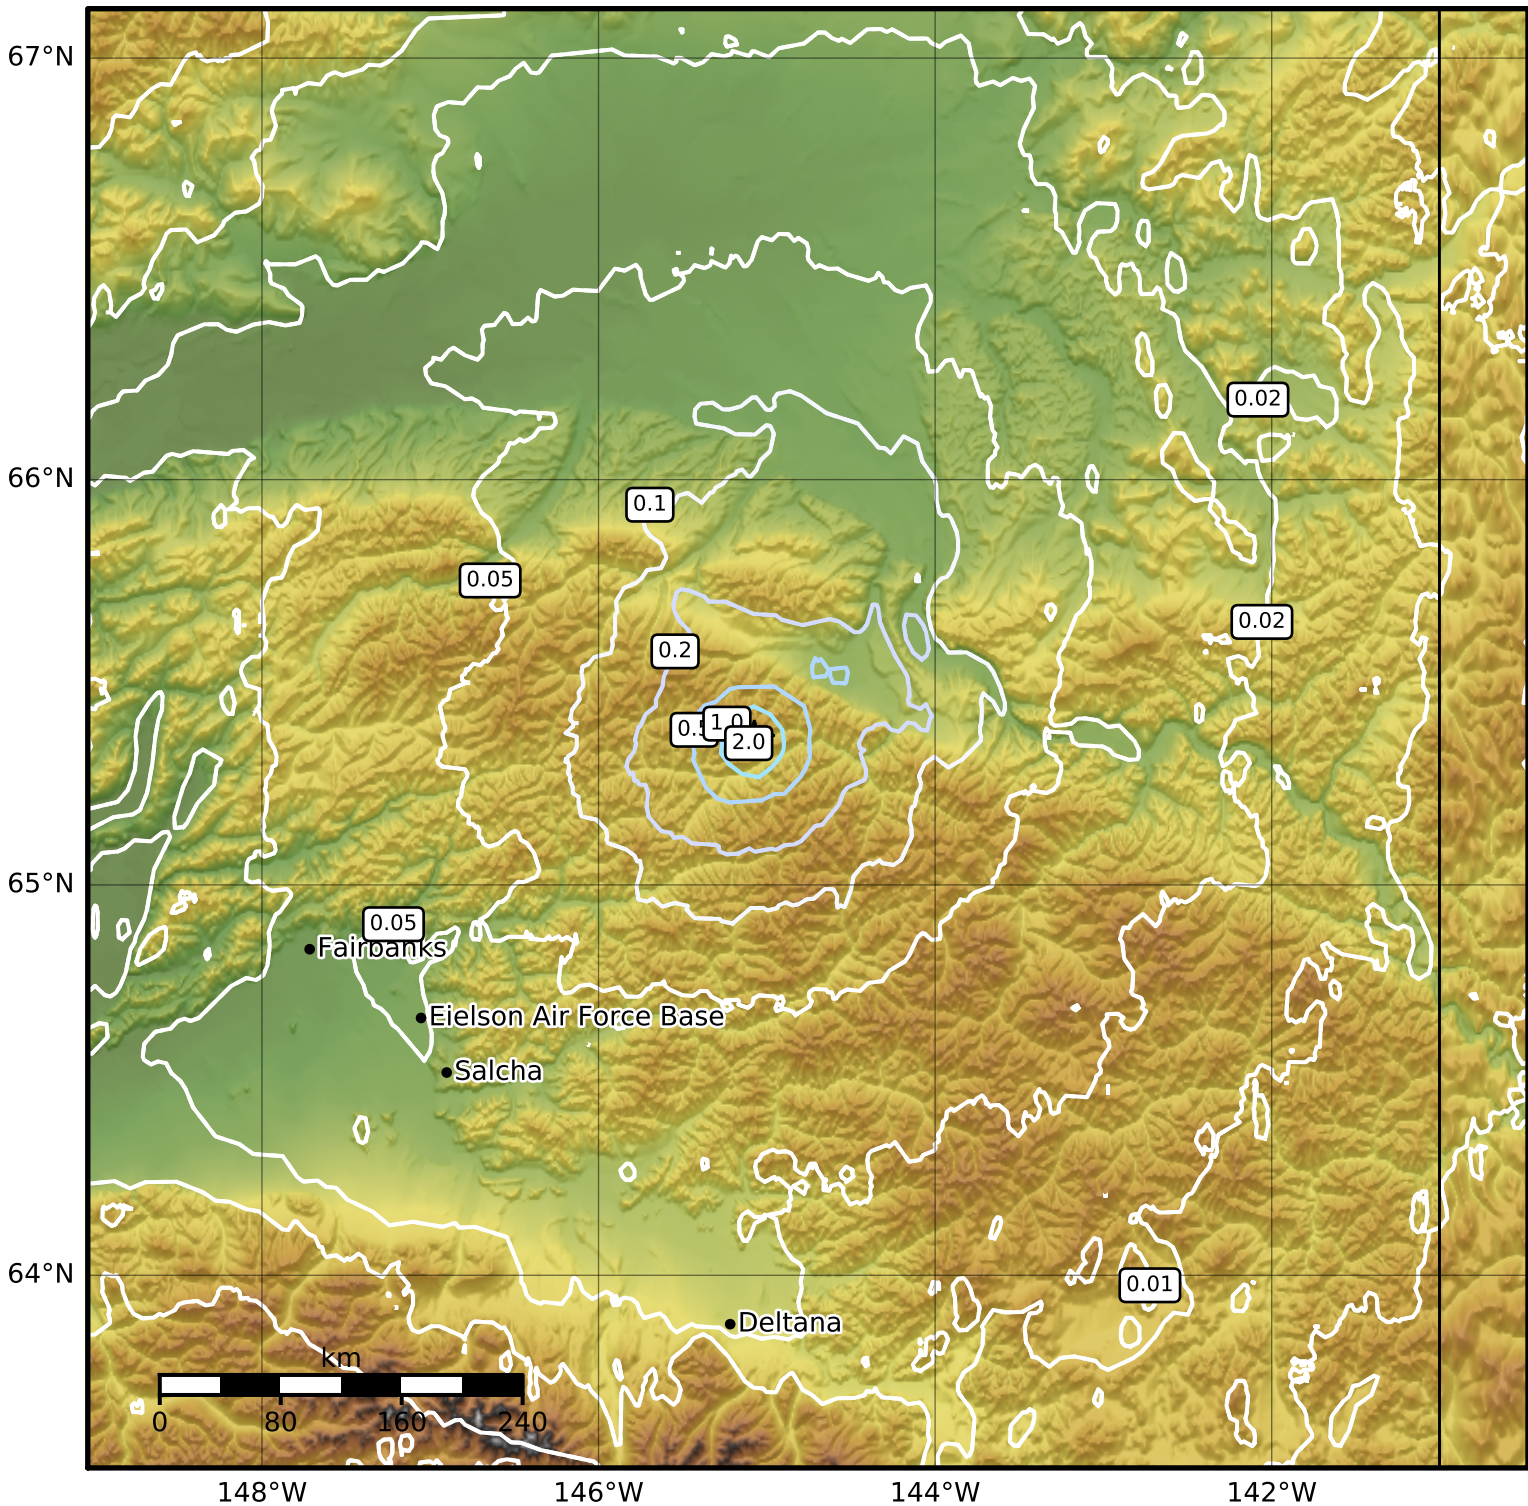

0.3 Second Peak Spectral Acceleration Map Alaska Earthquake Center  
 ShakeMap: 27 km (17 miles) SSW of Central  
 Jan 04, 2023 16:10:39 UTC M3.8 N65.36 W145.07 Depth: 6.1km ID:ak0236vqk1t

SA(0.3) (%g)	0.1	0.2	0.5	1	2	5	10	20	50	100	200
--------------	-----	-----	-----	---	---	---	----	----	----	-----	-----

Scale based on Worden et al. (2012)

△ Seismic Instrument   ○ Reported Intensity

★ Epicenter

Version 2: Processed 2023-01-04T16:31:18Z