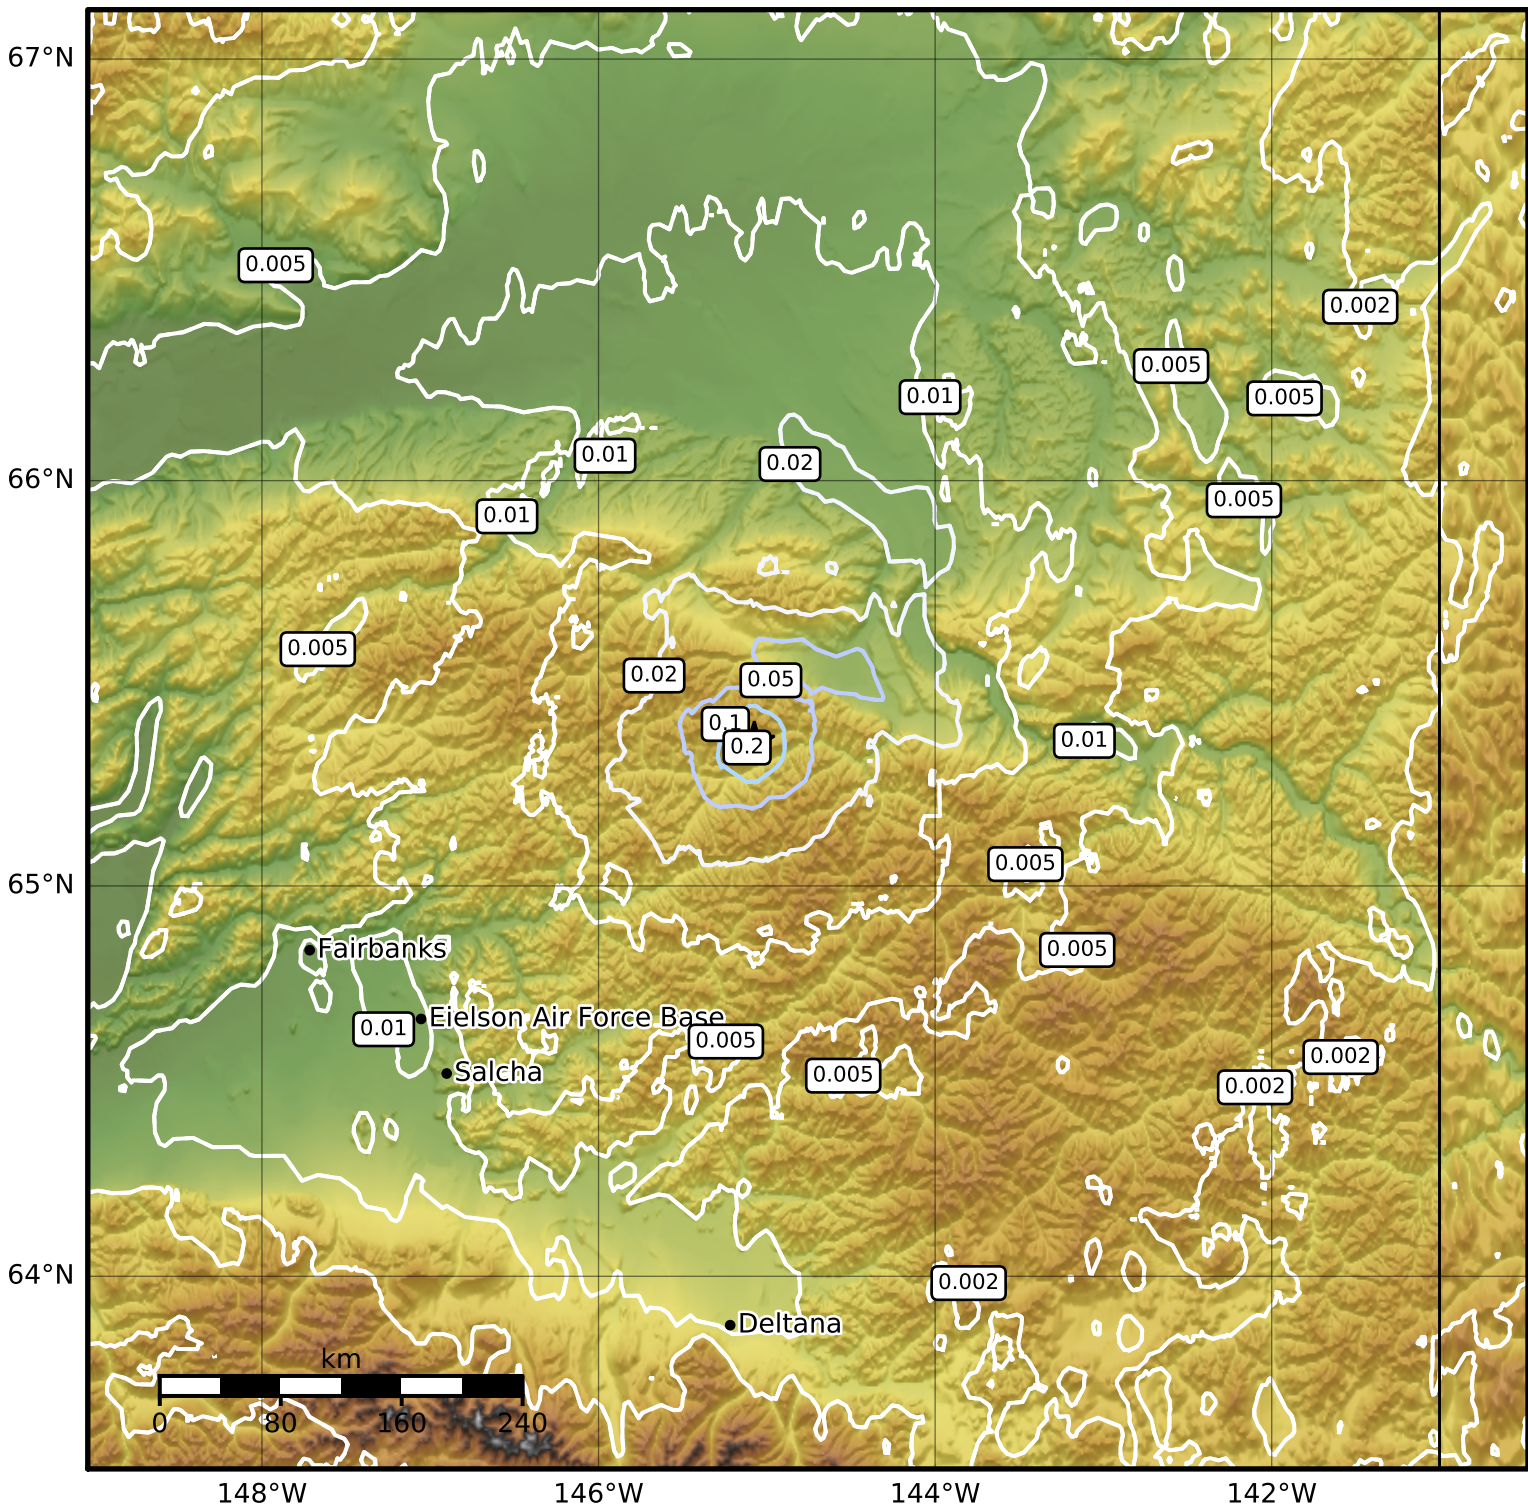

1.0 Second Peak Spectral Acceleration Map Alaska Earthquake Center  
 ShakeMap: 27 km (17 miles) SSW of Central  
 Jan 04, 2023 16:10:39 UTC M3.8 N65.36 W145.07 Depth: 6.1km ID:ak0236vqk1t

SA(1.0) (%g)	0.1	0.2	0.5	1	2	5	10	20	50	100	200
--------------	-----	-----	-----	---	---	---	----	----	----	-----	-----

Scale based on Worden et al. (2012)

△ Seismic Instrument ○ Reported Intensity

★ Epicenter

Version 2: Processed 2023-01-04T16:31:18Z