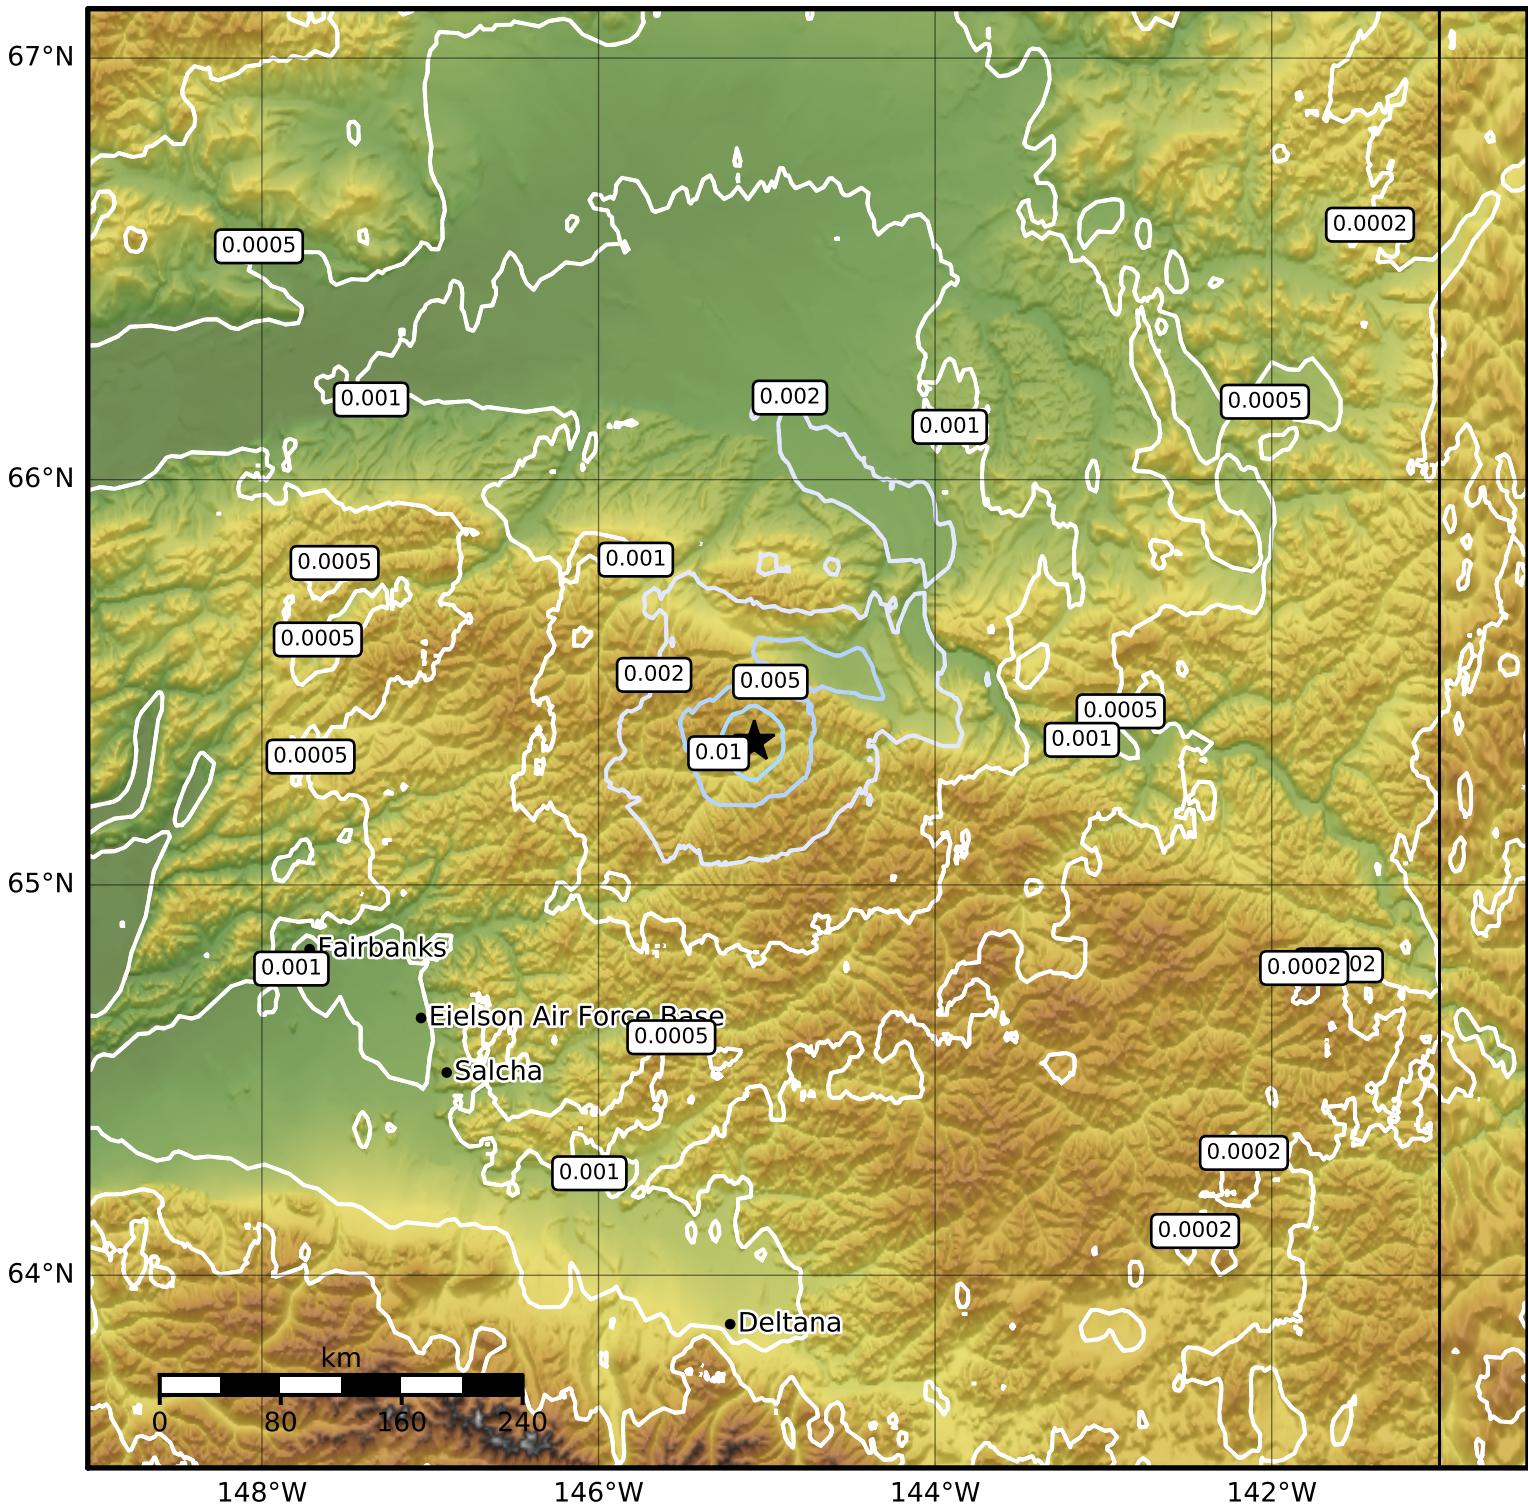

3.0 Second Peak Spectral Acceleration Map Alaska Earthquake Center  
 ShakeMap: 27 km (17 miles) SSW of Central  
 Jan 04, 2023 16:10:39 UTC M3.8 N65.36 W145.07 Depth: 6.1km ID:ak0236vqk1t

Scale based on Worden et al. (2012)

△ Seismic Instrument ○ Reported Intensity

★ Epicenter

Version 2: Processed 2023-01-04T16:31:18Z