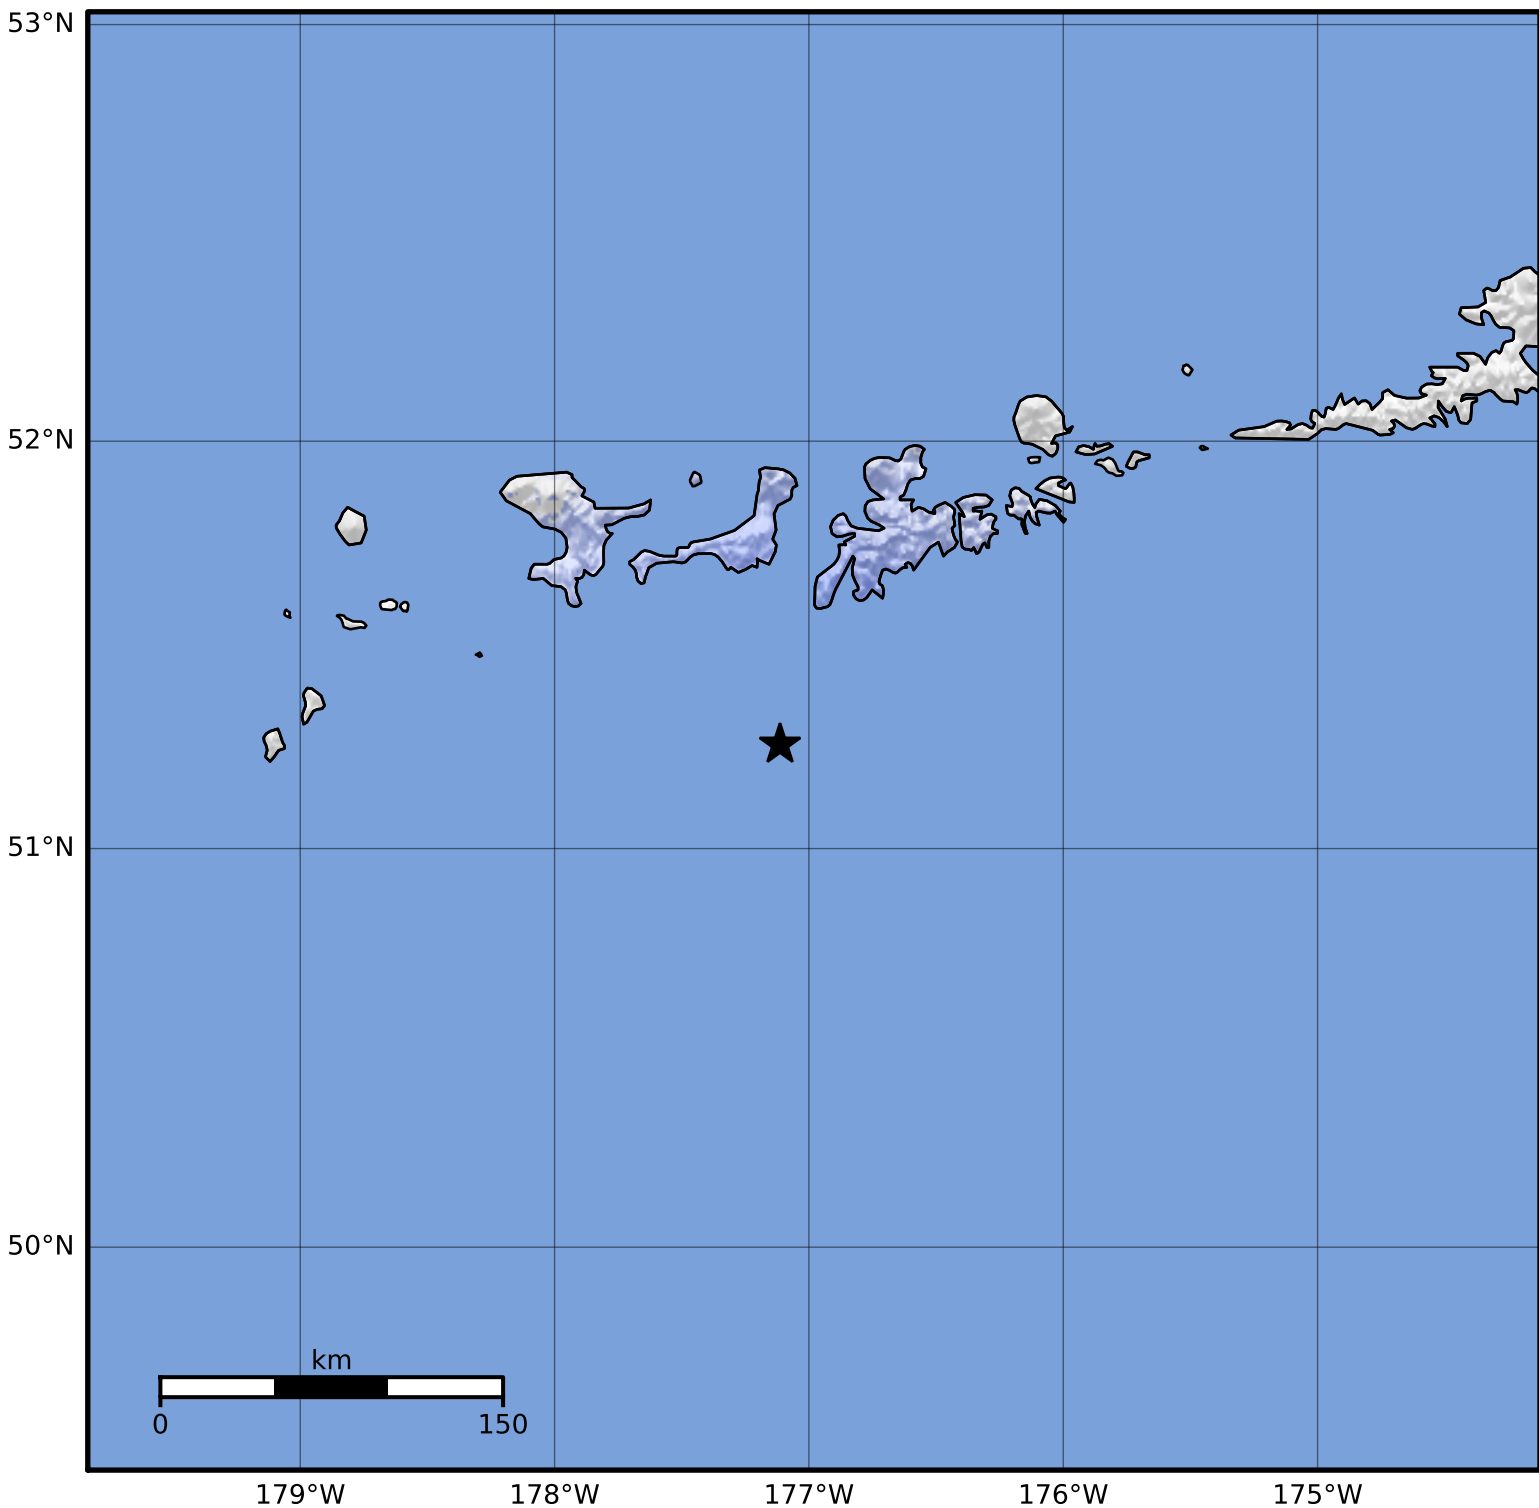

Macroseismic Intensity Map Alaska Earthquake Center  
 ShakeMap: 76 km (47 miles) SSW of Adak  
 Jul 31, 2023 06:54:48 UTC M4.0 N51.26 W177.11 Depth: 29.6km ID:ak0239qptuw2

SHAKING	Not felt	Weak	Light	Moderate	Strong	Very strong	Severe	Violent	Extreme
DAMAGE	None	None	None	Very light	Light	Moderate	Moderate/heavy	Heavy	Very heavy
PGA(%g)	<0.0464	0.297	2.76	6.2	11.5	21.5	40.1	74.7	>139
PGV(cm/s)	<0.0215	0.135	1.41	4.65	9.64	20	41.4	85.8	>178
INTENSITY	<b>I</b>	<b>II-III</b>	<b>IV</b>	<b>V</b>	<b>VI</b>	<b>VII</b>	<b>VIII</b>	<b>IX</b>	<b>X+</b>

Scale based on Worden et al. (2012)

Version 2: Processed 2023-07-31T17:12:44Z

△ Seismic Instrument ○ Reported Intensity

★ Epicenter