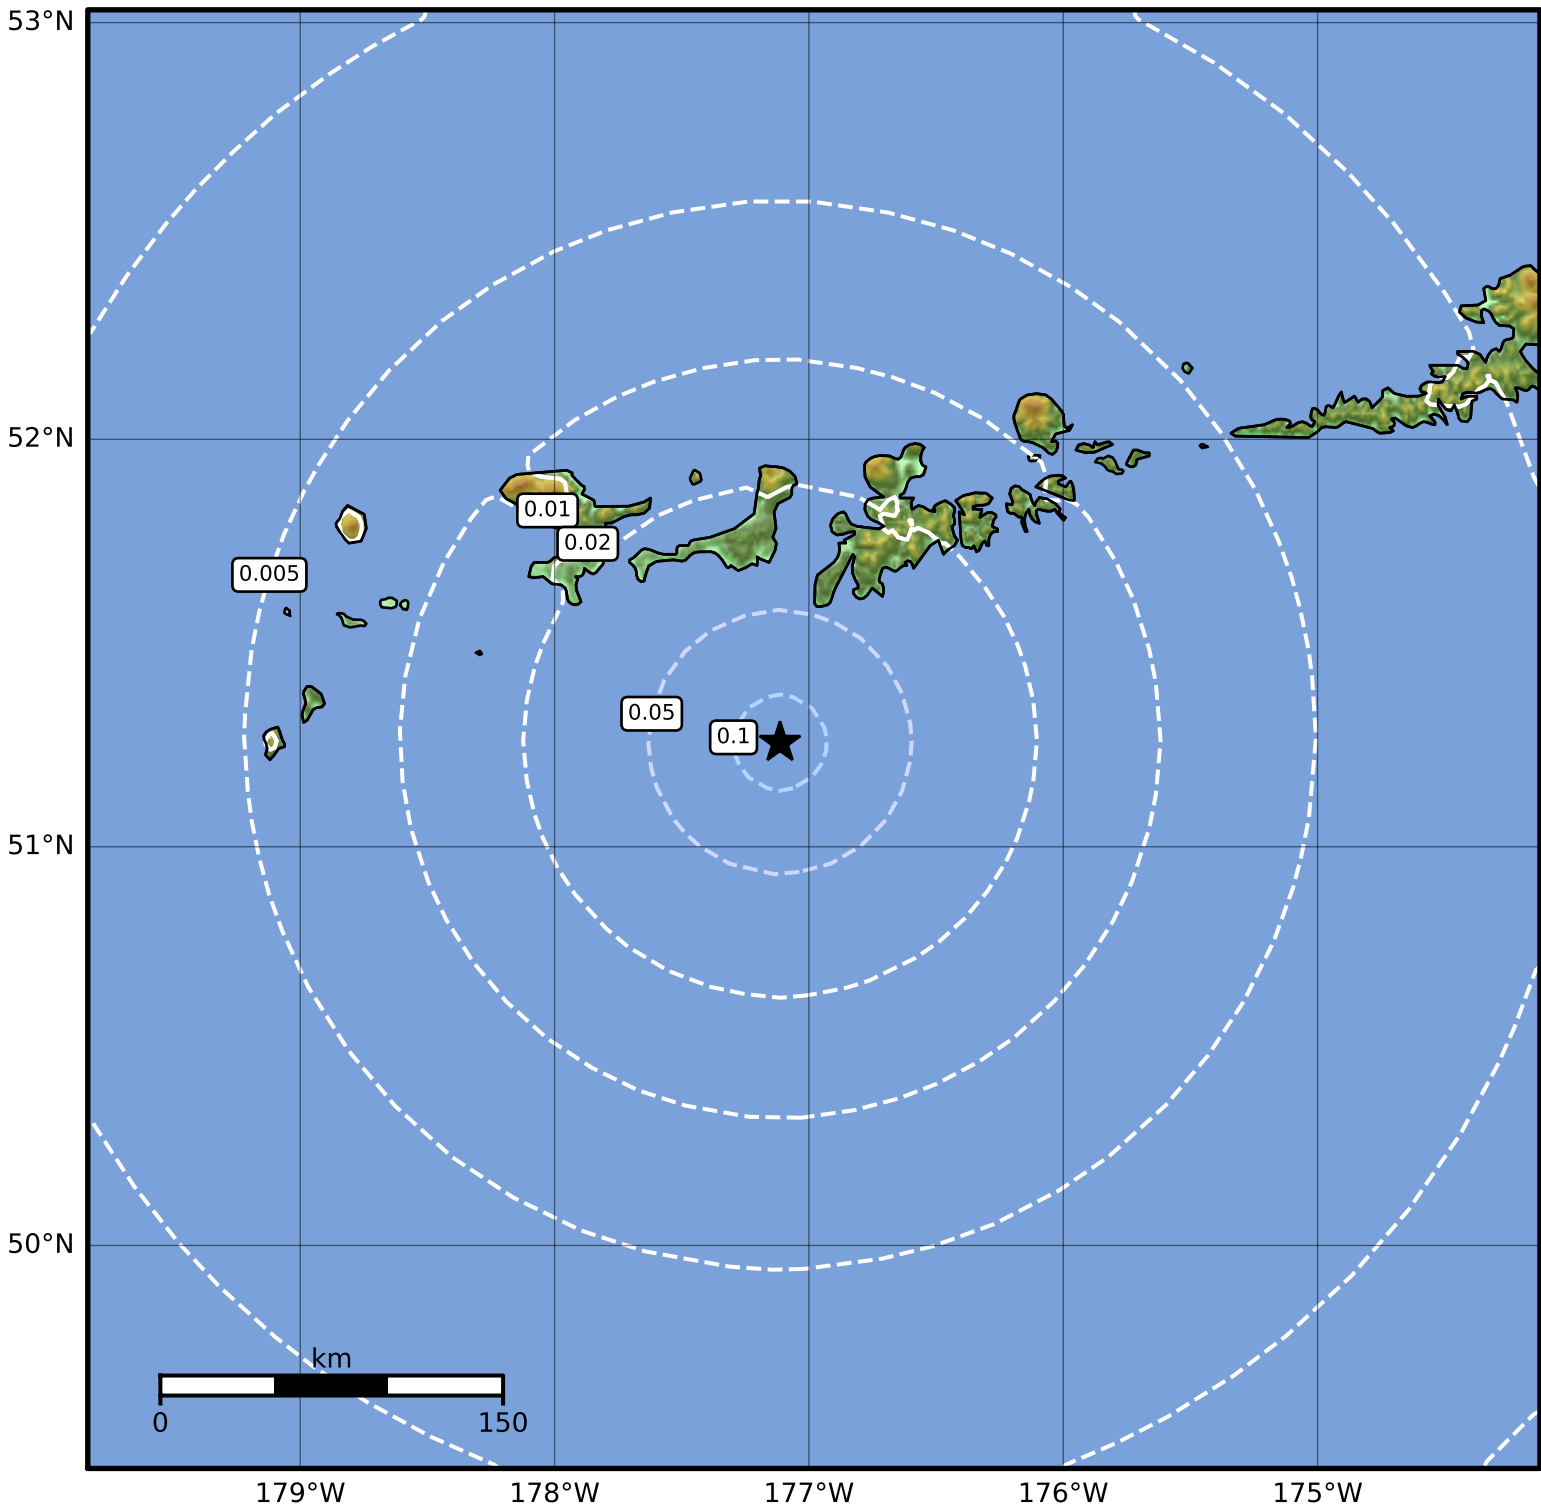

Peak Ground Velocity Map Alaska Earthquake Center
 ShakeMap: 76 km (47 miles) SSW of Adak
 Jul 31, 2023 06:54:48 UTC M4.0 N51.26 W177.11 Depth: 29.6km ID:ak0239qptuw2

Scale based on Worden et al. (2012)

Version 2: Processed 2023-07-31T17:12:44Z

△ Seismic Instrument ○ Reported Intensity

★ Epicenter