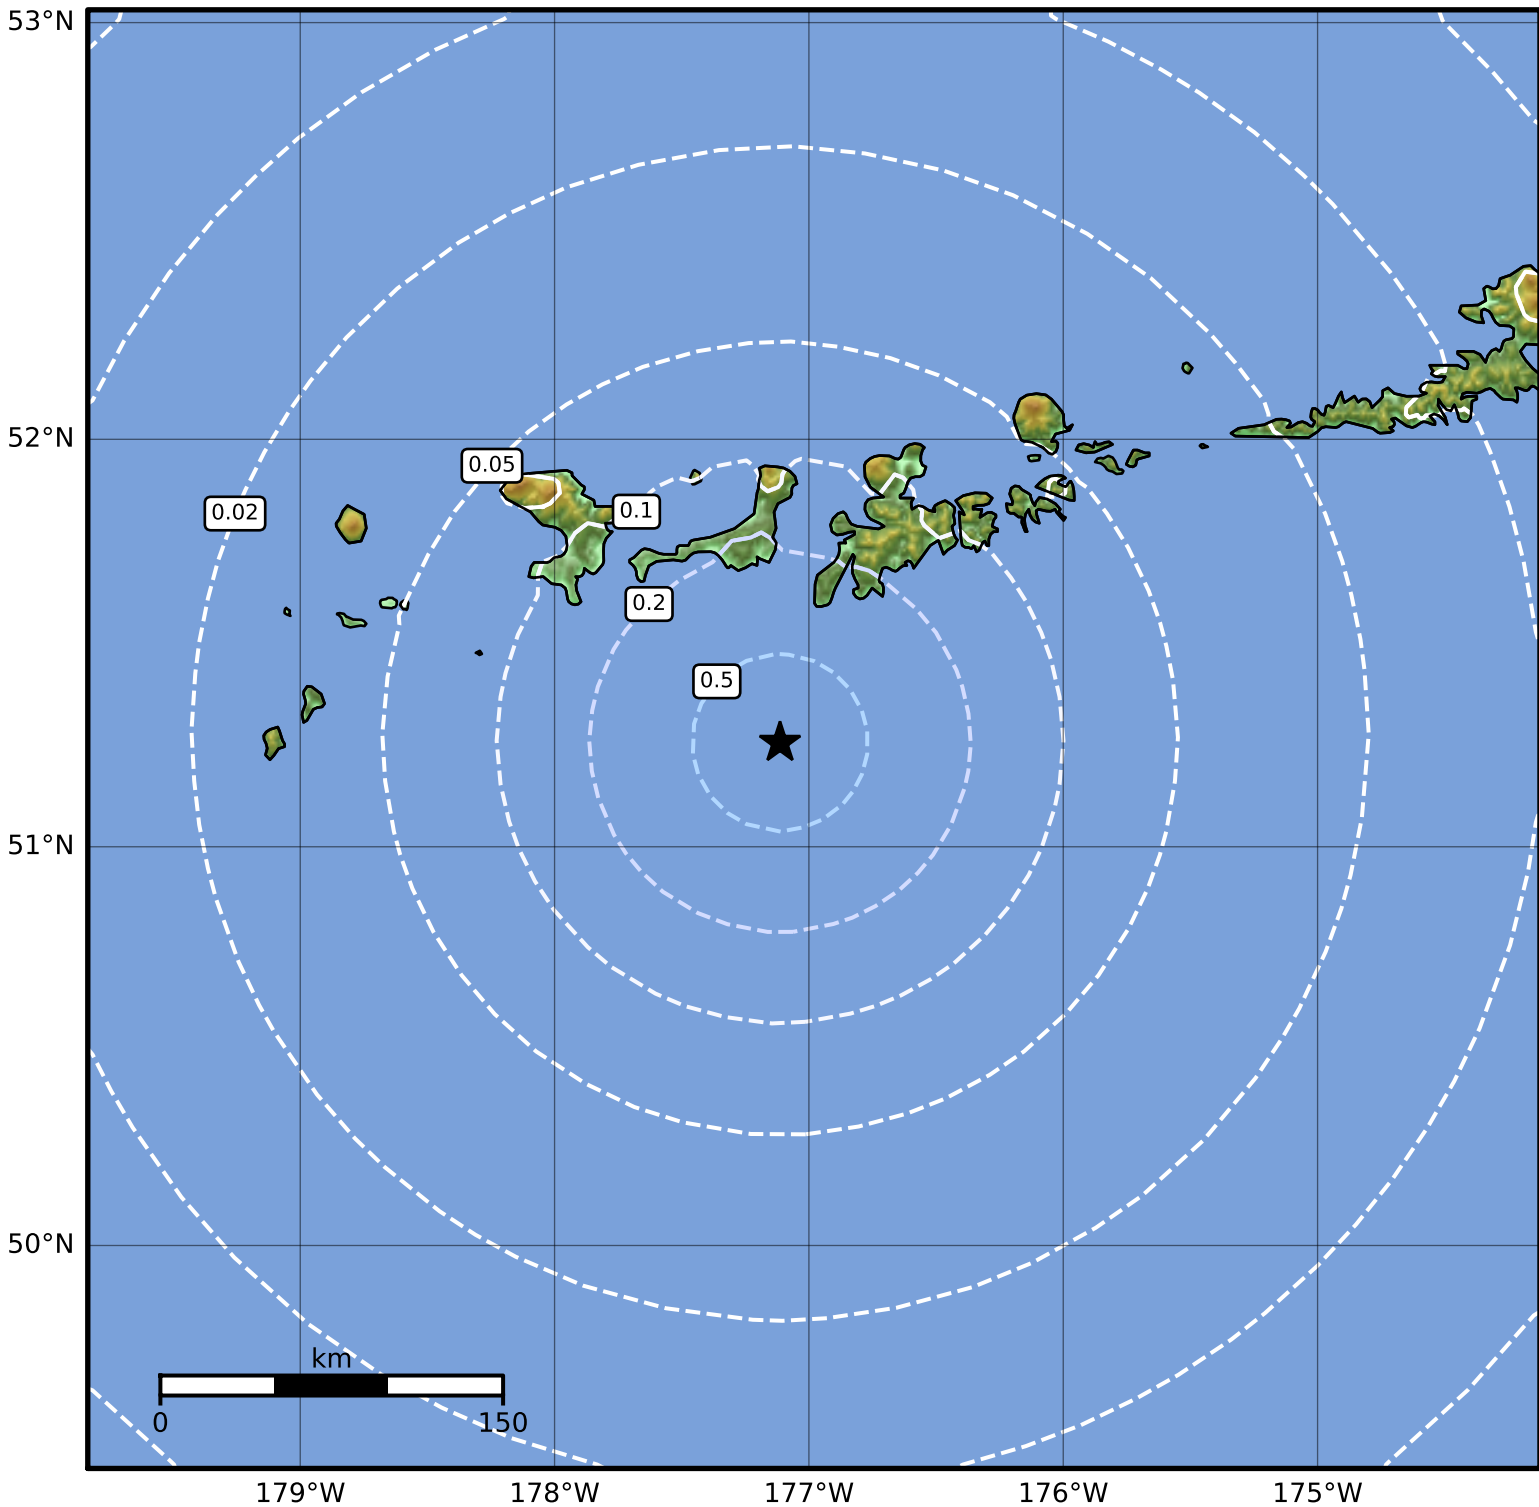

0.3 Second Peak Spectral Acceleration Map Alaska Earthquake Center
 ShakeMap: 76 km (47 miles) SSW of Adak
 Jul 31, 2023 06:54:48 UTC M4.0 N51.26 W177.11 Depth: 29.6km ID:ak0239qptuw2

SA(0.3) (%g)	0.1	0.2	0.5	1	2	5	10	20	50	100	200
--------------	-----	-----	-----	---	---	---	----	----	----	-----	-----

Scale based on Worden et al. (2012)

Version 2: Processed 2023-07-31T17:12:44Z

△ Seismic Instrument ○ Reported Intensity

★ Epicenter