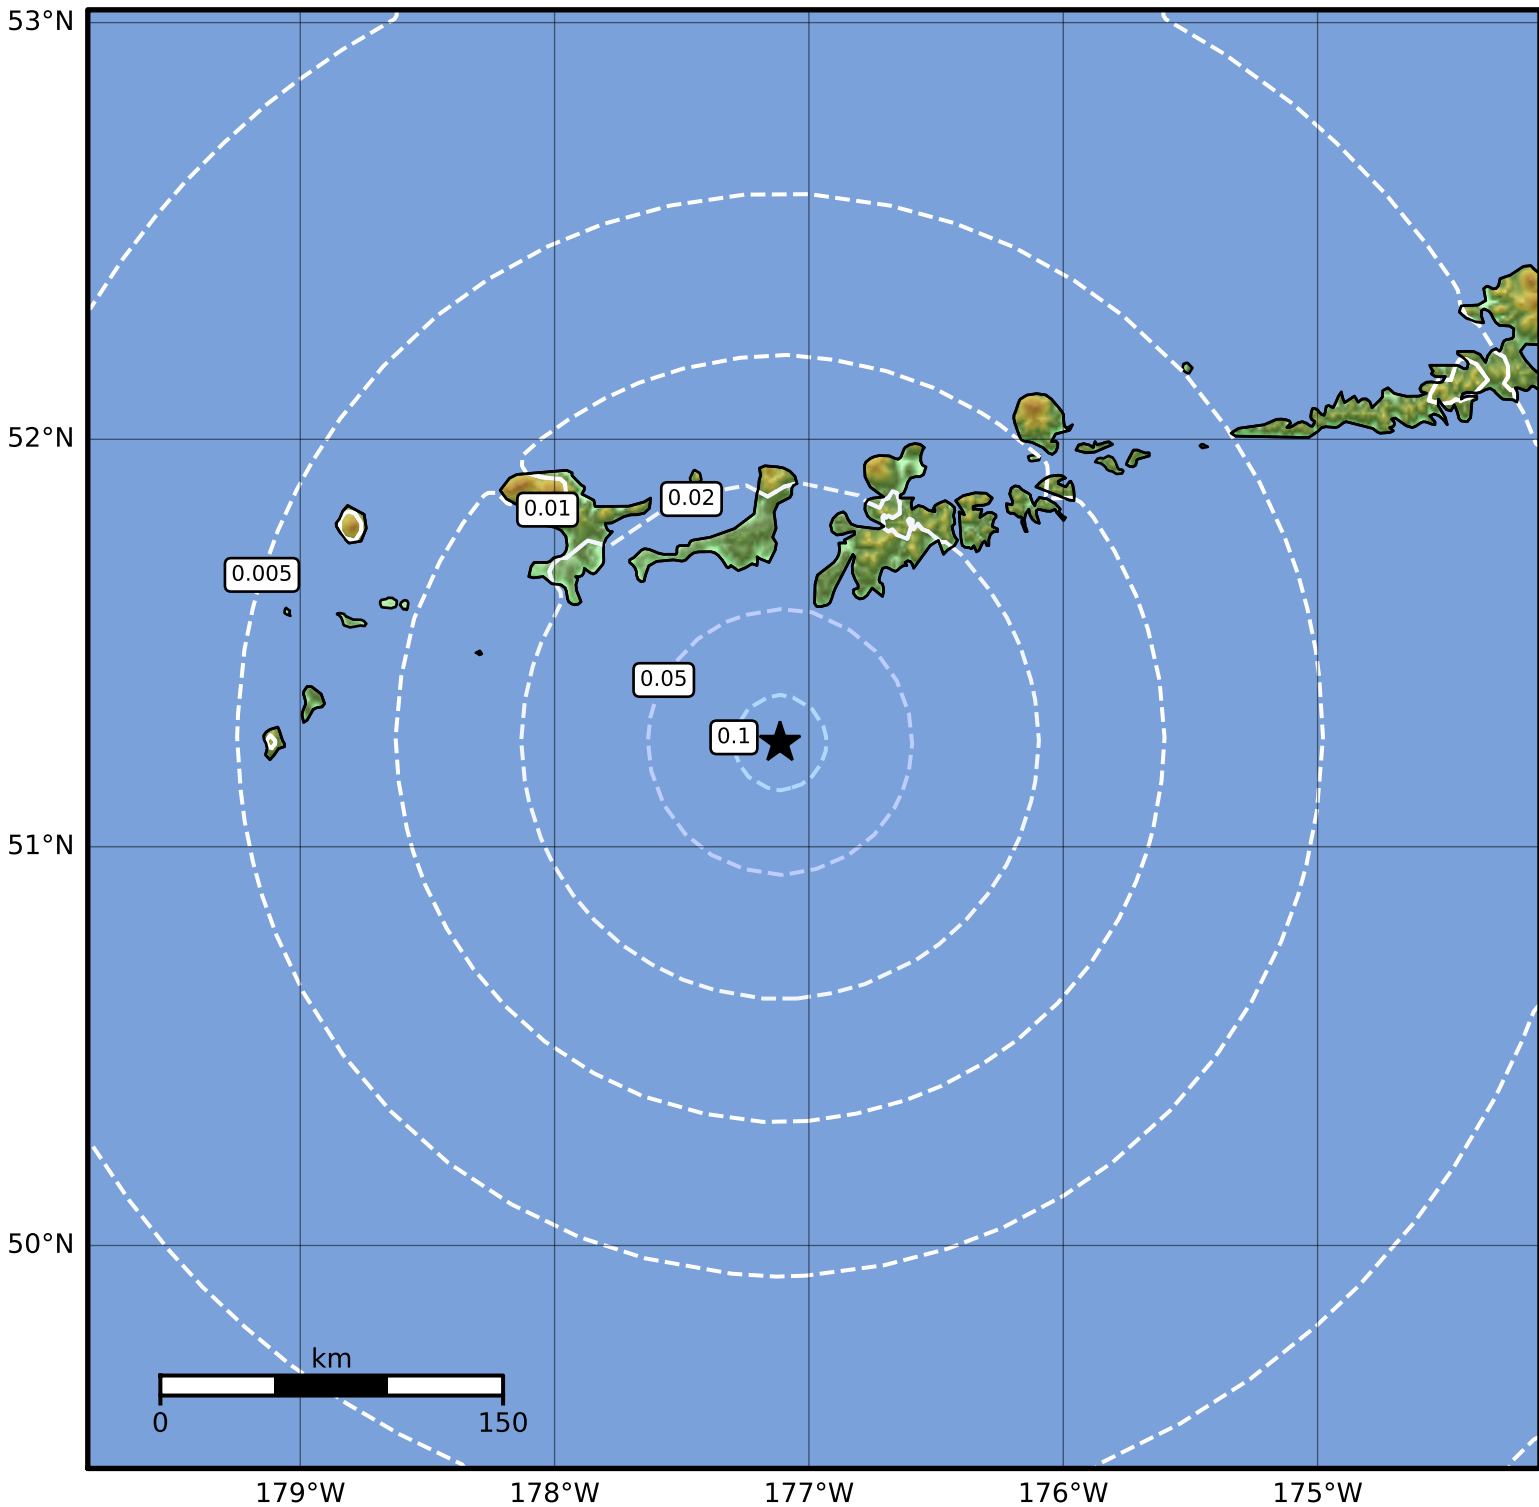

1.0 Second Peak Spectral Acceleration Map Alaska Earthquake Center
ShakeMap: 76 km (47 miles) SSW of Adak
Jul 31, 2023 06:54:48 UTC M4.0 N51.26 W177.11 Depth: 29.6km ID:ak0239qptuw2

SA(1.0) (%g)	0.1	0.2	0.5	1	2	5	10	20	50	100	200
--------------	-----	-----	-----	---	---	---	----	----	----	-----	-----

Scale based on Worden et al. (2012)

Version 2: Processed 2023-07-31T17:12:44Z

△ Seismic Instrument ○ Reported Intensity

★ Epicenter