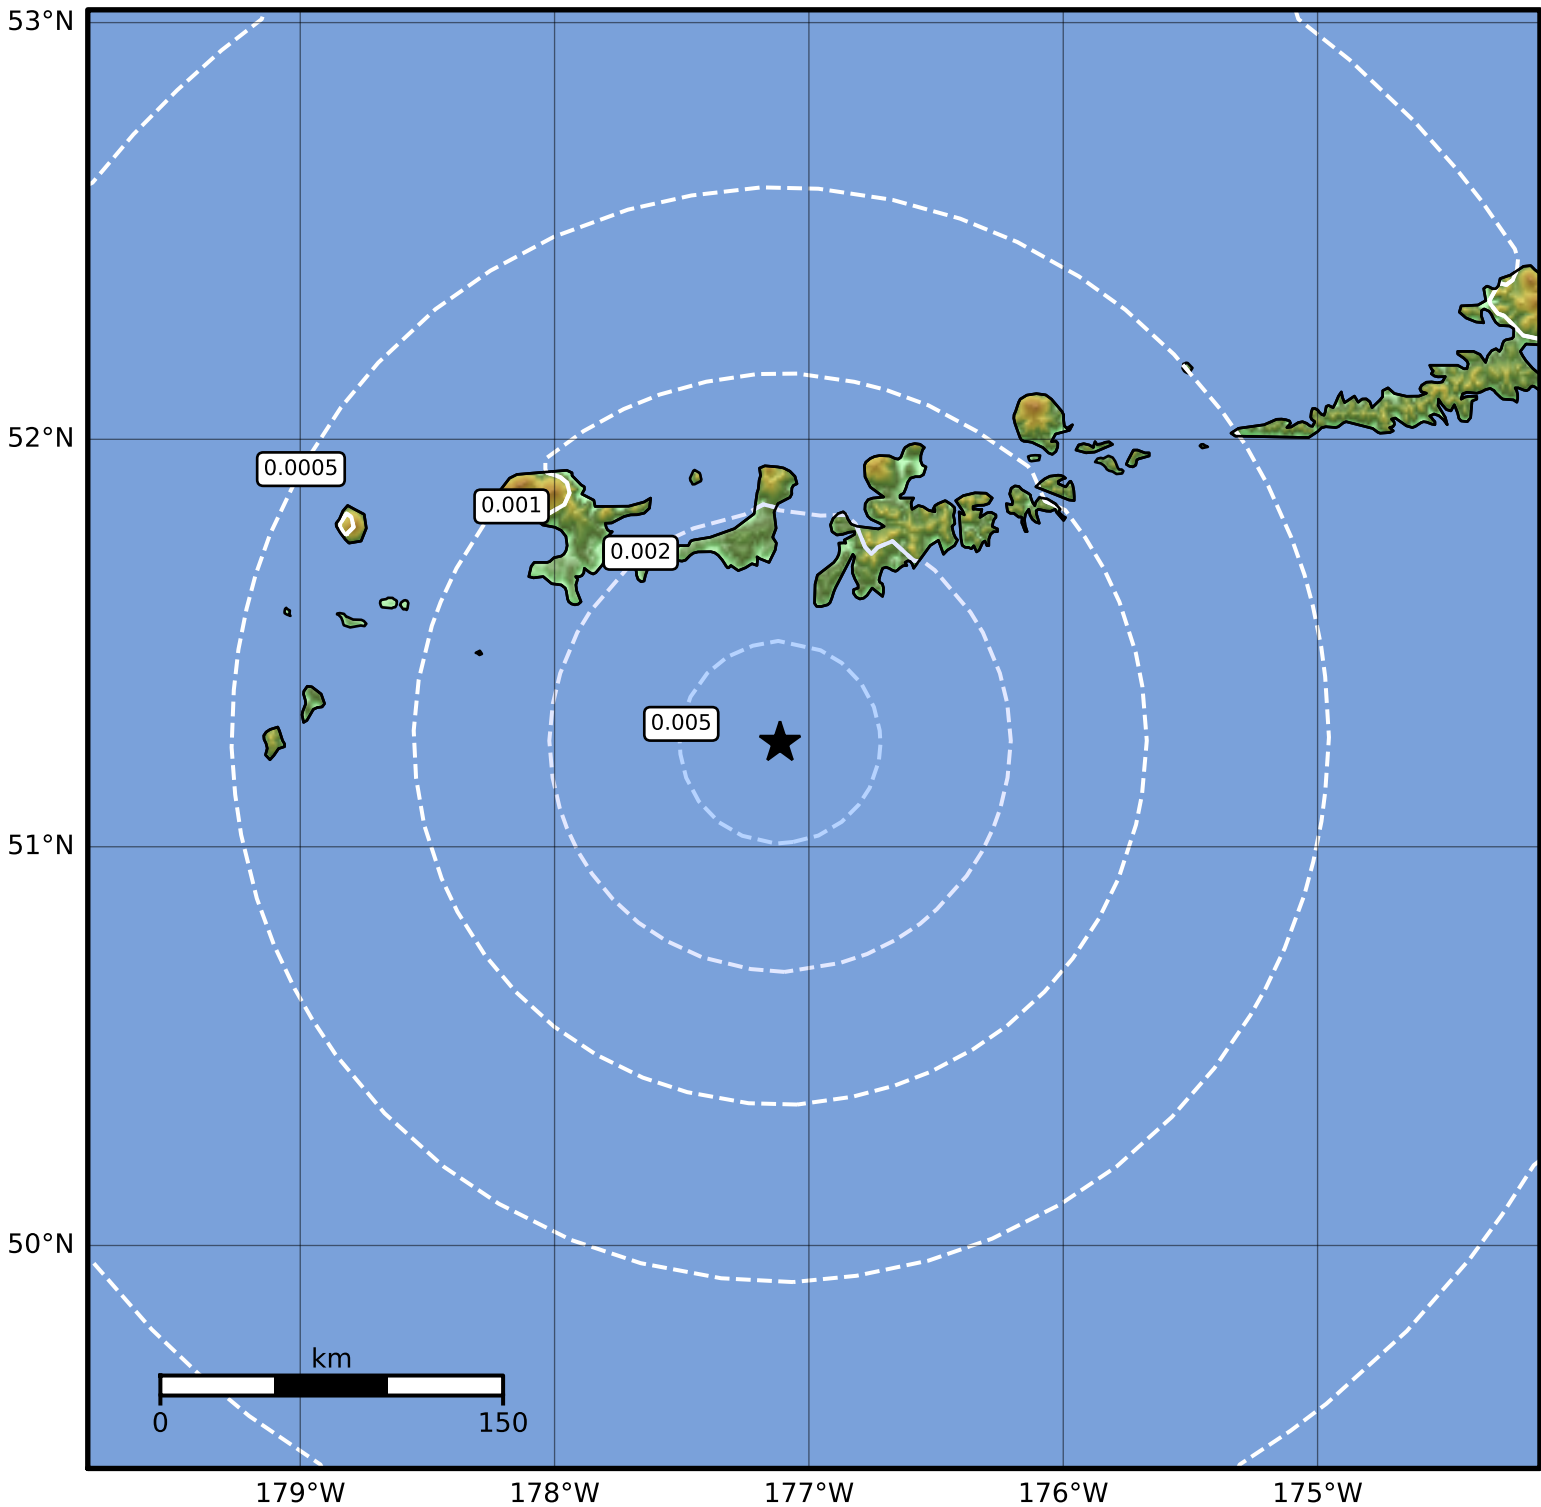

3.0 Second Peak Spectral Acceleration Map Alaska Earthquake Center  
ShakeMap: 76 km (47 miles) SSW of Adak  
Jul 31, 2023 06:54:48 UTC M4.0 N51.26 W177.11 Depth: 29.6km ID:ak0239qptuw2

Scale based on Worden et al. (2012)

Version 2: Processed 2023-07-31T17:12:44Z

△ Seismic Instrument ○ Reported Intensity

★ Epicenter