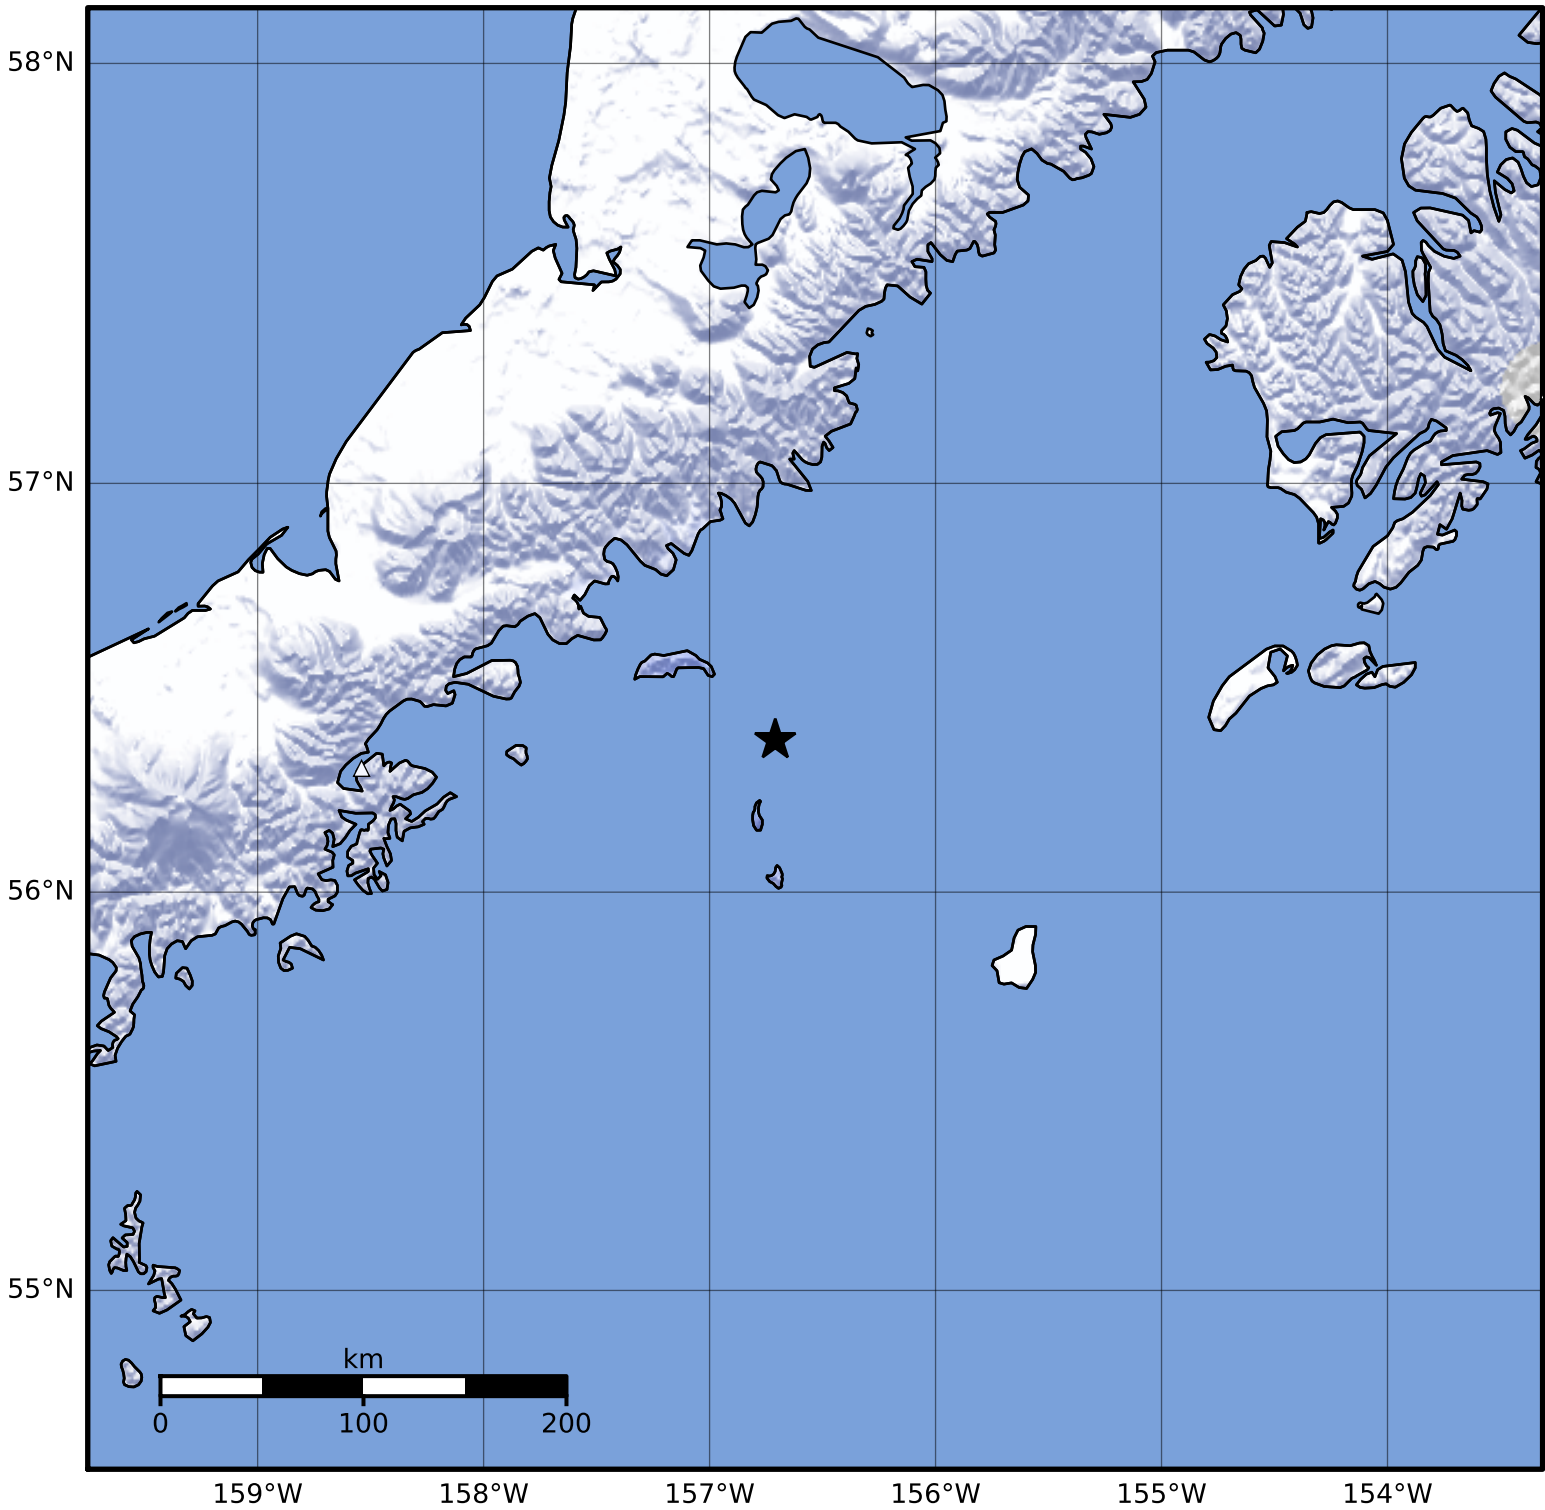

Macroseismic Intensity Map Alaska Earthquake Center
 ShakeMap: 105 km (65 miles) E of Chignik
 Aug 29, 2023 02:41:50 UTC M3.6 N56.38 W156.71 Depth: 13.1km ID:ak023b2lyigc

SHAKING	Not felt	Weak	Light	Moderate	Strong	Very strong	Severe	Violent	Extreme
DAMAGE	None	None	None	Very light	Light	Moderate	Moderate/heavy	Heavy	Very heavy
PGA(%g)	<0.0464	0.297	2.76	6.2	11.5	21.5	40.1	74.7	>139
PGV(cm/s)	<0.0215	0.135	1.41	4.65	9.64	20	41.4	85.8	>178
INTENSITY	I	II-III	IV	V	VI	VII	VIII	IX	X+

Scale based on Worden et al. (2012)

Version 1: Processed 2023-08-29T03:59:56Z

△ Seismic Instrument ○ Reported Intensity

★ Epicenter