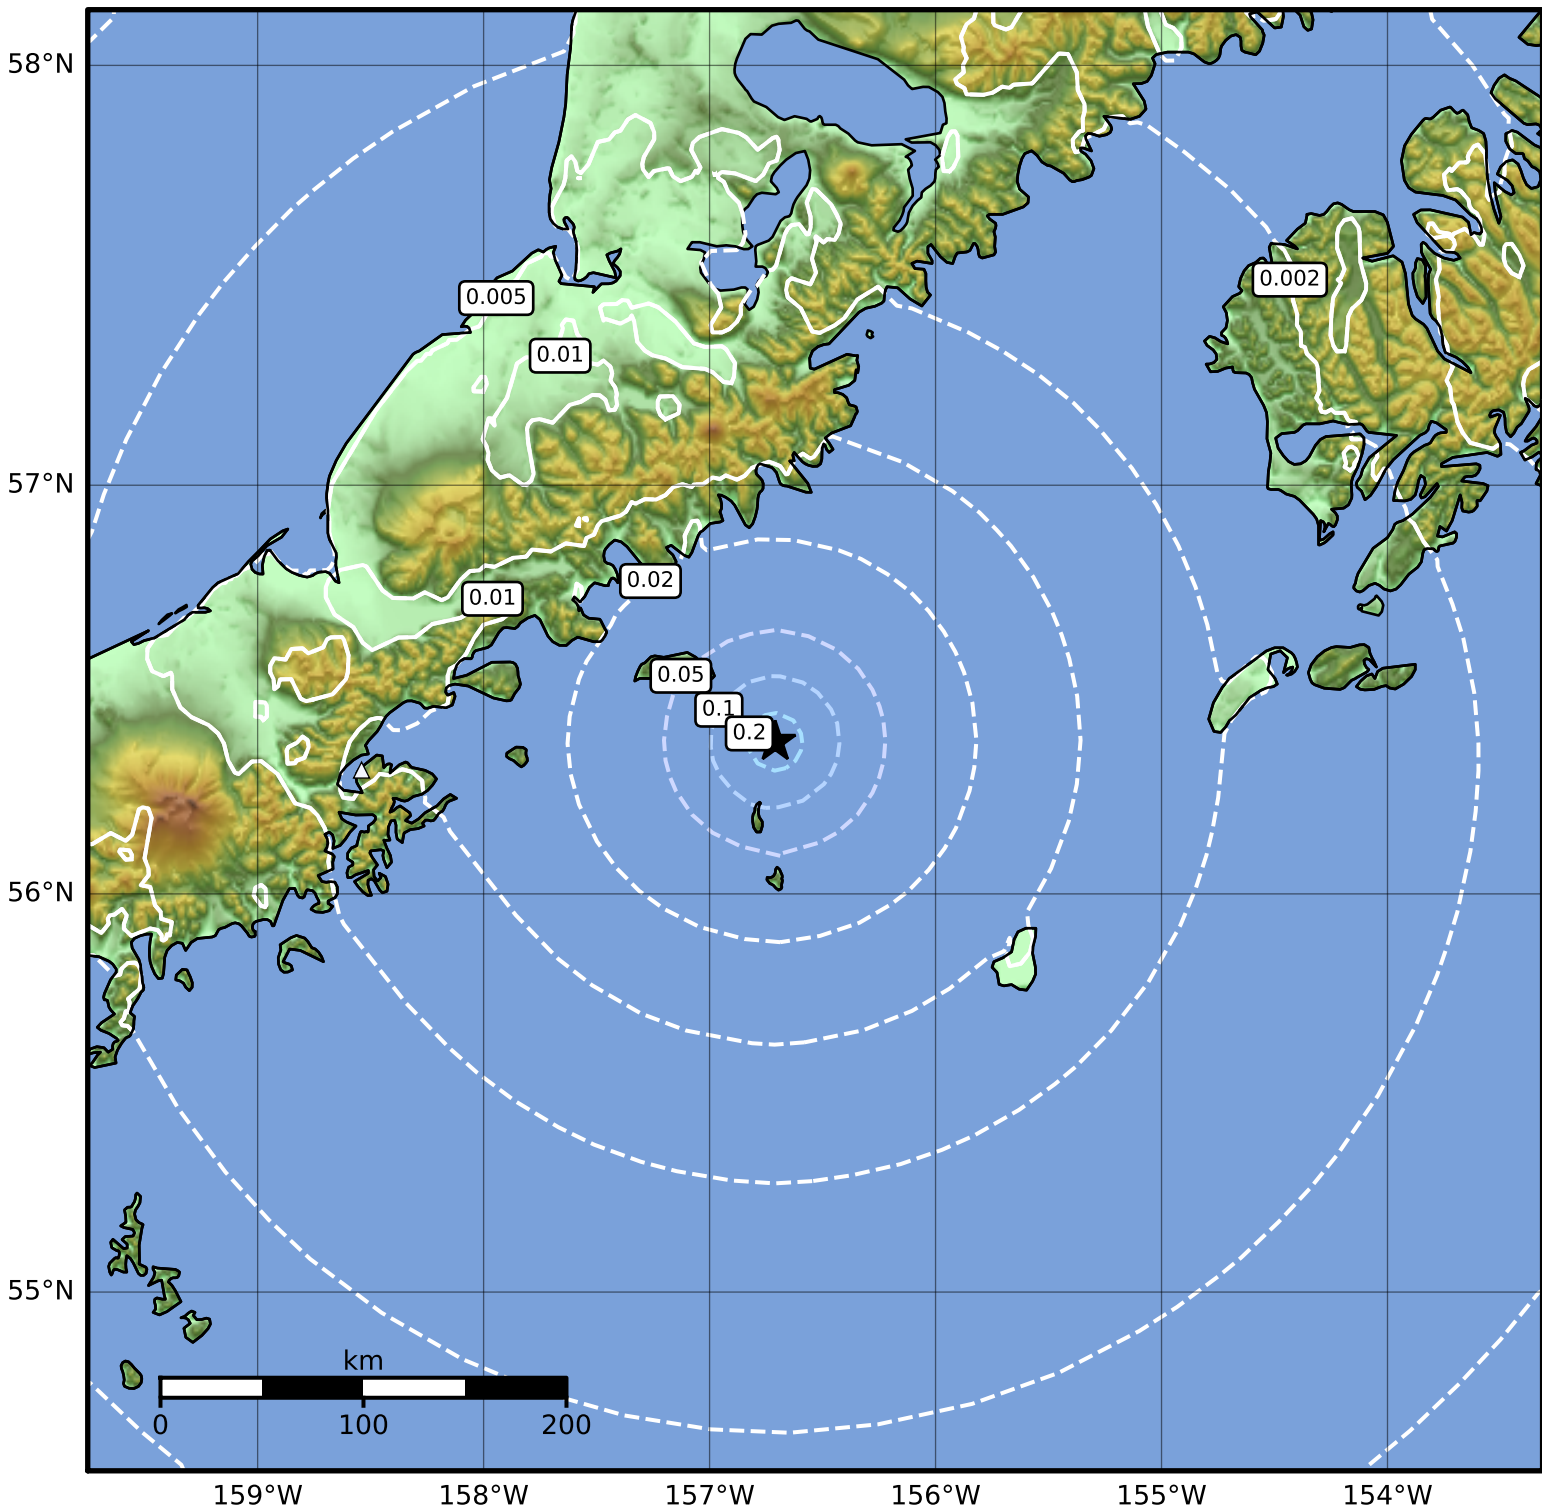

Peak Ground Velocity Map Alaska Earthquake Center
ShakeMap: 105 km (65 miles) E of Chignik
Aug 29, 2023 02:41:50 UTC M3.6 N56.38 W156.71 Depth: 13.1km ID:ak023b2lyigc

PGV (cm/s)	0.1	0.2	0.5	1	2	5	10	20	50	100	200
------------	-----	-----	-----	---	---	---	----	----	----	-----	-----

Scale based on Worden et al. (2012)

Version 1: Processed 2023-08-29T03:59:56Z

△ Seismic Instrument ○ Reported Intensity

★ Epicenter