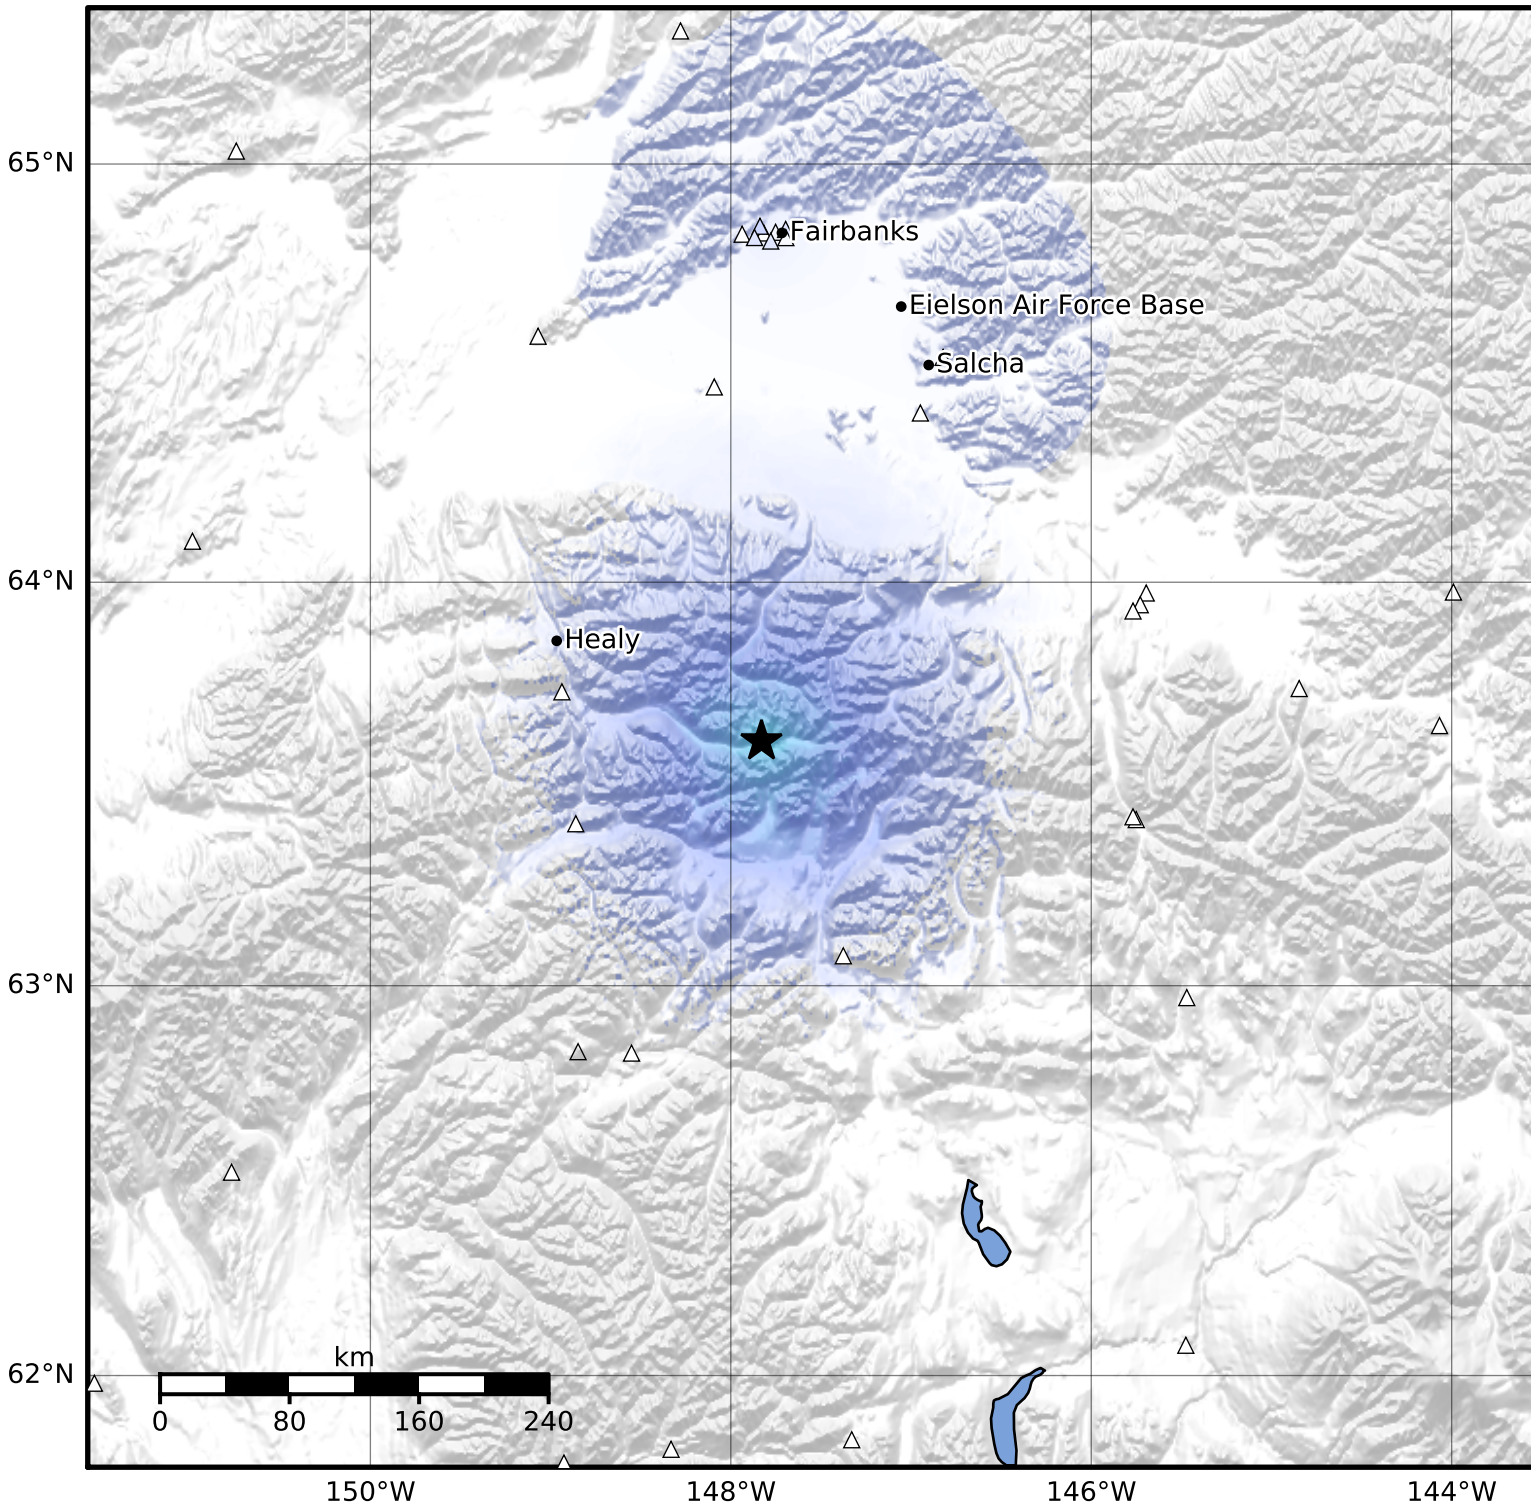

Macroseismic Intensity Map Alaska Earthquake Center
 ShakeMap: 53 km (33 miles) E of Denali Park
 Oct 04, 2023 07:40:56 UTC M3.6 N63.61 W147.83 Depth: 6.6km ID:ak023cq89uz6

SHAKING	Not felt	Weak	Light	Moderate	Strong	Very strong	Severe	Violent	Extreme
DAMAGE	None	None	None	Very light	Light	Moderate	Moderate/heavy	Heavy	Very heavy
PGA(%g)	<0.0464	0.297	2.76	6.2	11.5	21.5	40.1	74.7	>139
PGV(cm/s)	<0.0215	0.135	1.41	4.65	9.64	20	41.4	85.8	>178
INTENSITY	I	II-III	IV	V	VI	VII	VIII	IX	X+

Scale based on Worden et al. (2012)

Version 1: Processed 2023-10-04T07:49:40Z

△ Seismic Instrument ○ Reported Intensity

★ Epicenter