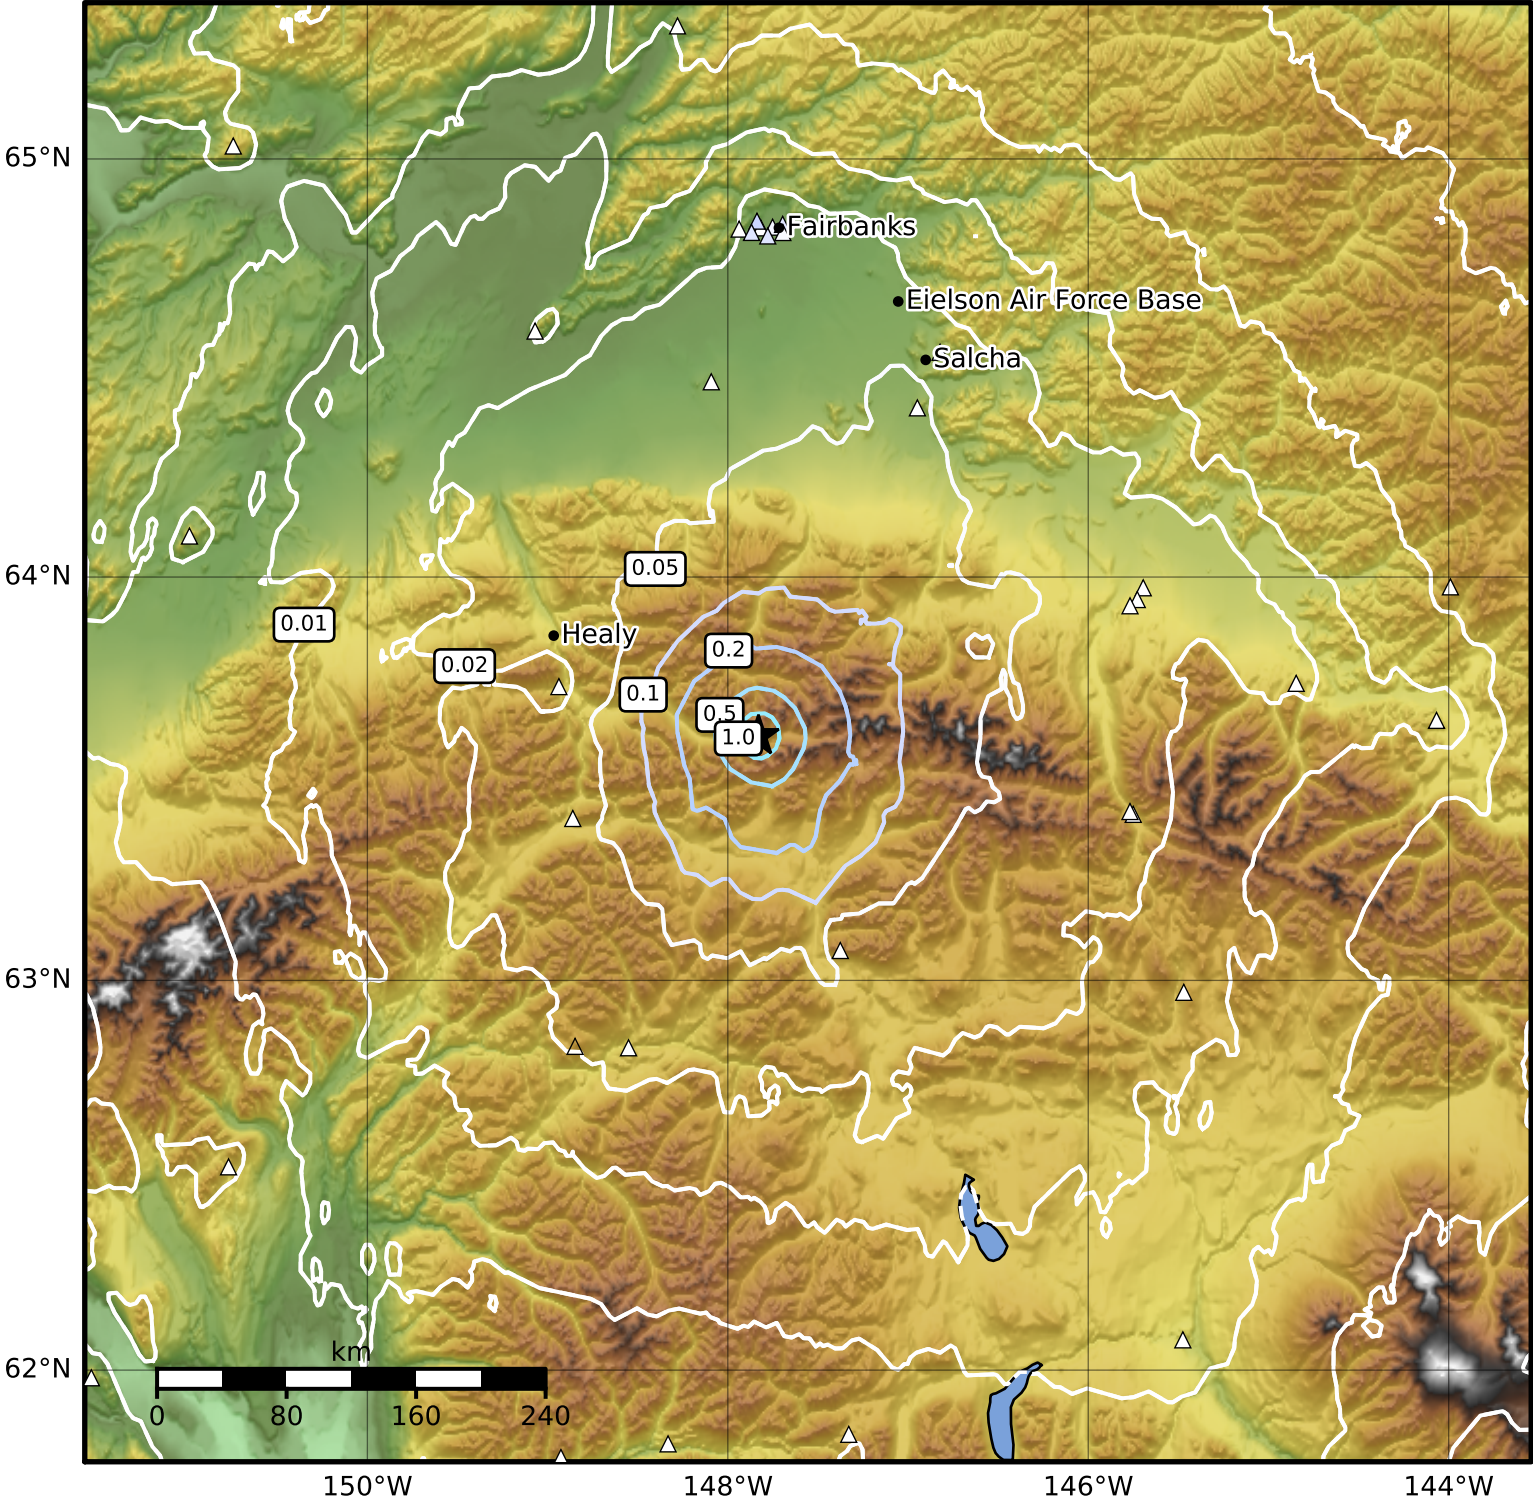

Peak Ground Acceleration Map Alaska Earthquake Center
 ShakeMap: 53 km (33 miles) E of Denali Park
 Oct 04, 2023 07:40:56 UTC M3.6 N63.61 W147.83 Depth: 6.6km ID:ak023cq89uz6

PGA (%g)	0.1	0.2	0.5	1	2	5	10	20	50	100	200
----------	-----	-----	-----	---	---	---	----	----	----	-----	-----

Scale based on Worden et al. (2012)

Version 1: Processed 2023-10-04T07:49:40Z

△ Seismic Instrument ○ Reported Intensity ★ Epicenter