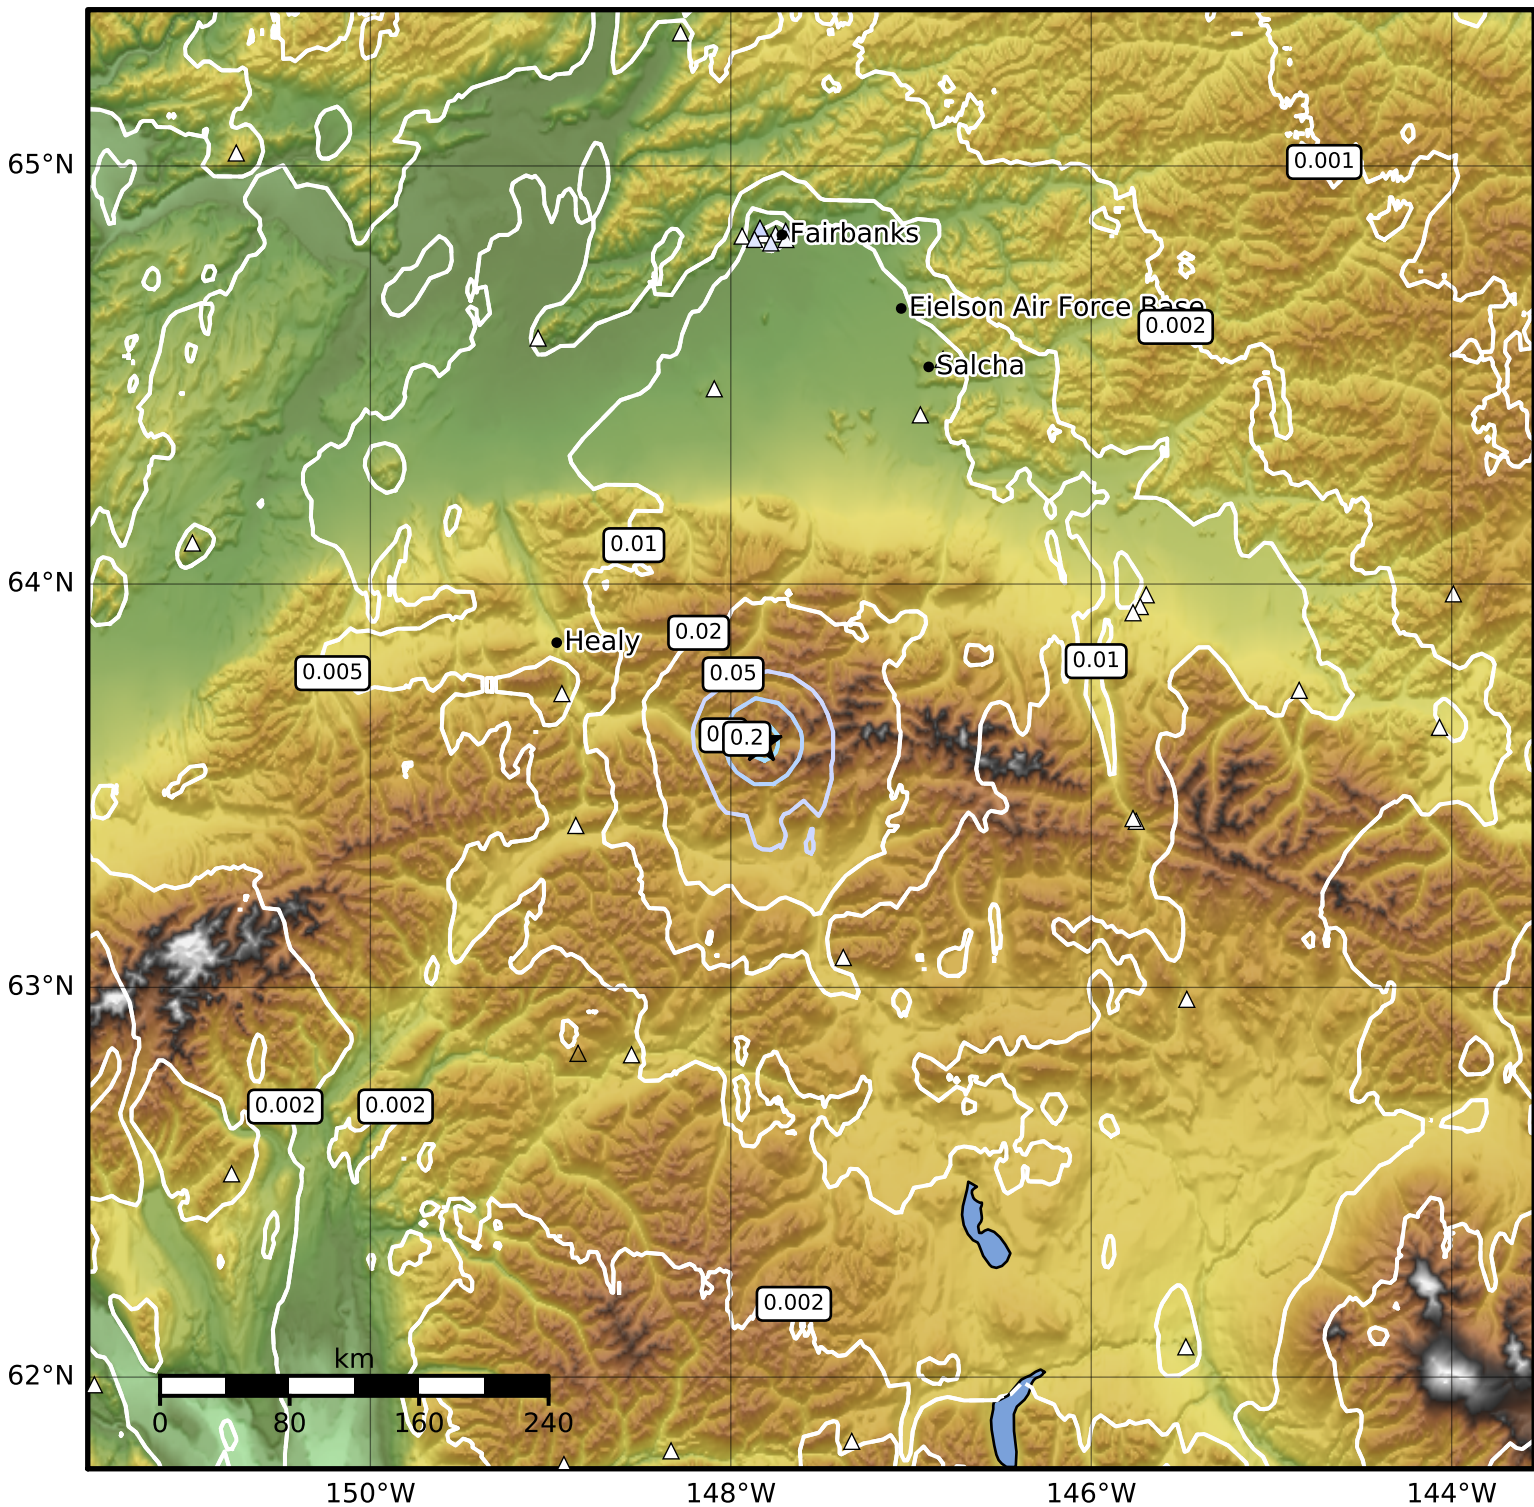

Peak Ground Velocity Map Alaska Earthquake Center
ShakeMap: 53 km (33 miles) E of Denali Park
Oct 04, 2023 07:40:56 UTC M3.6 N63.61 W147.83 Depth: 6.6km ID:ak023cq89uz6

PGV (cm/s)	0.1	0.2	0.5	1	2	5	10	20	50	100	200
------------	-----	-----	-----	---	---	---	----	----	----	-----	-----

Scale based on Worden et al. (2012)

△ Seismic Instrument ○ Reported Intensity

★ Epicenter

Version 1: Processed 2023-10-04T07:49:40Z