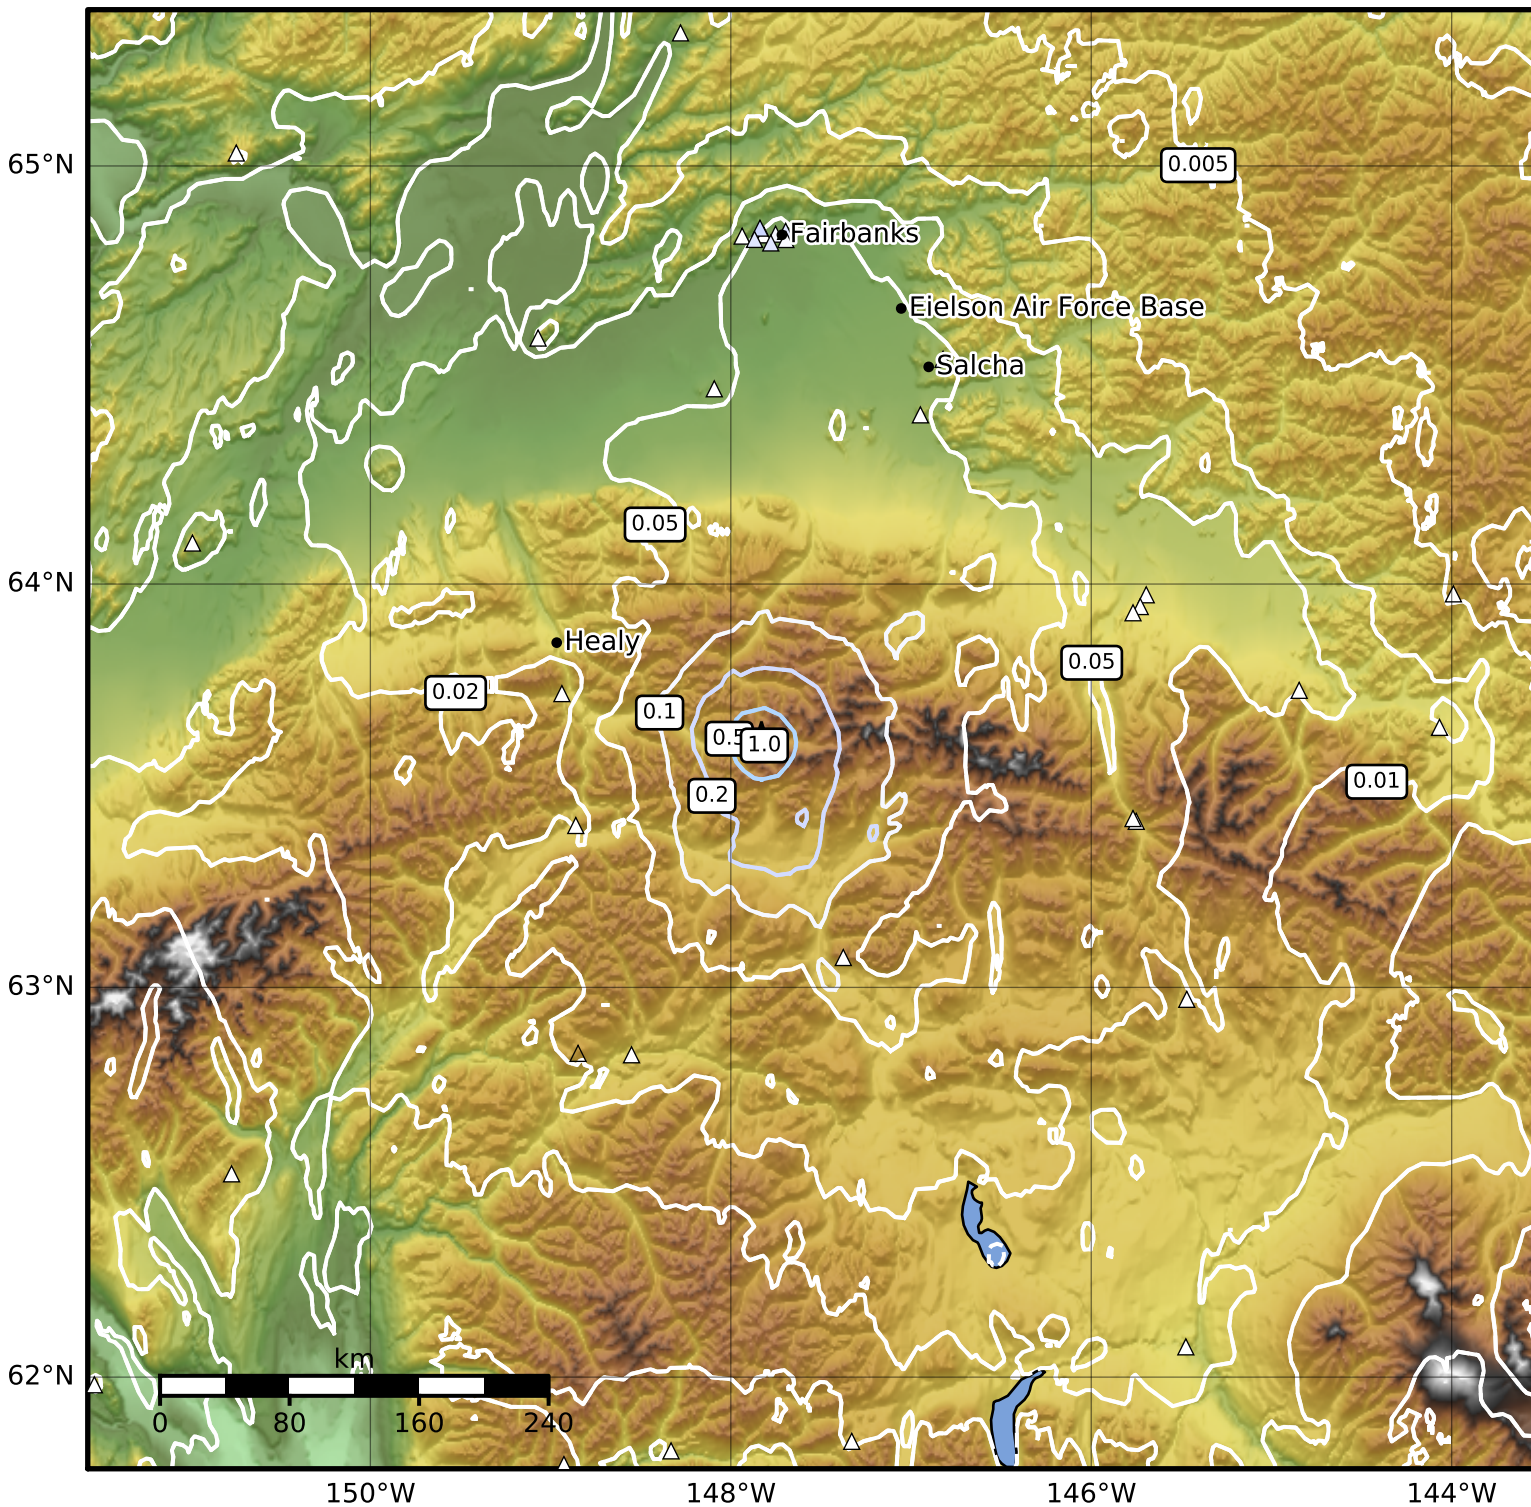

0.3 Second Peak Spectral Acceleration Map Alaska Earthquake Center  
 ShakeMap: 53 km (33 miles) E of Denali Park  
 Oct 04, 2023 07:40:56 UTC M3.6 N63.61 W147.83 Depth: 6.6km ID:ak023cq89uz6

SA(0.3) (%g)	0.1	0.2	0.5	1	2	5	10	20	50	100	200
--------------	-----	-----	-----	---	---	---	----	----	----	-----	-----

Scale based on Worden et al. (2012)

△ Seismic Instrument ○ Reported Intensity

★ Epicenter

Version 1: Processed 2023-10-04T07:49:40Z