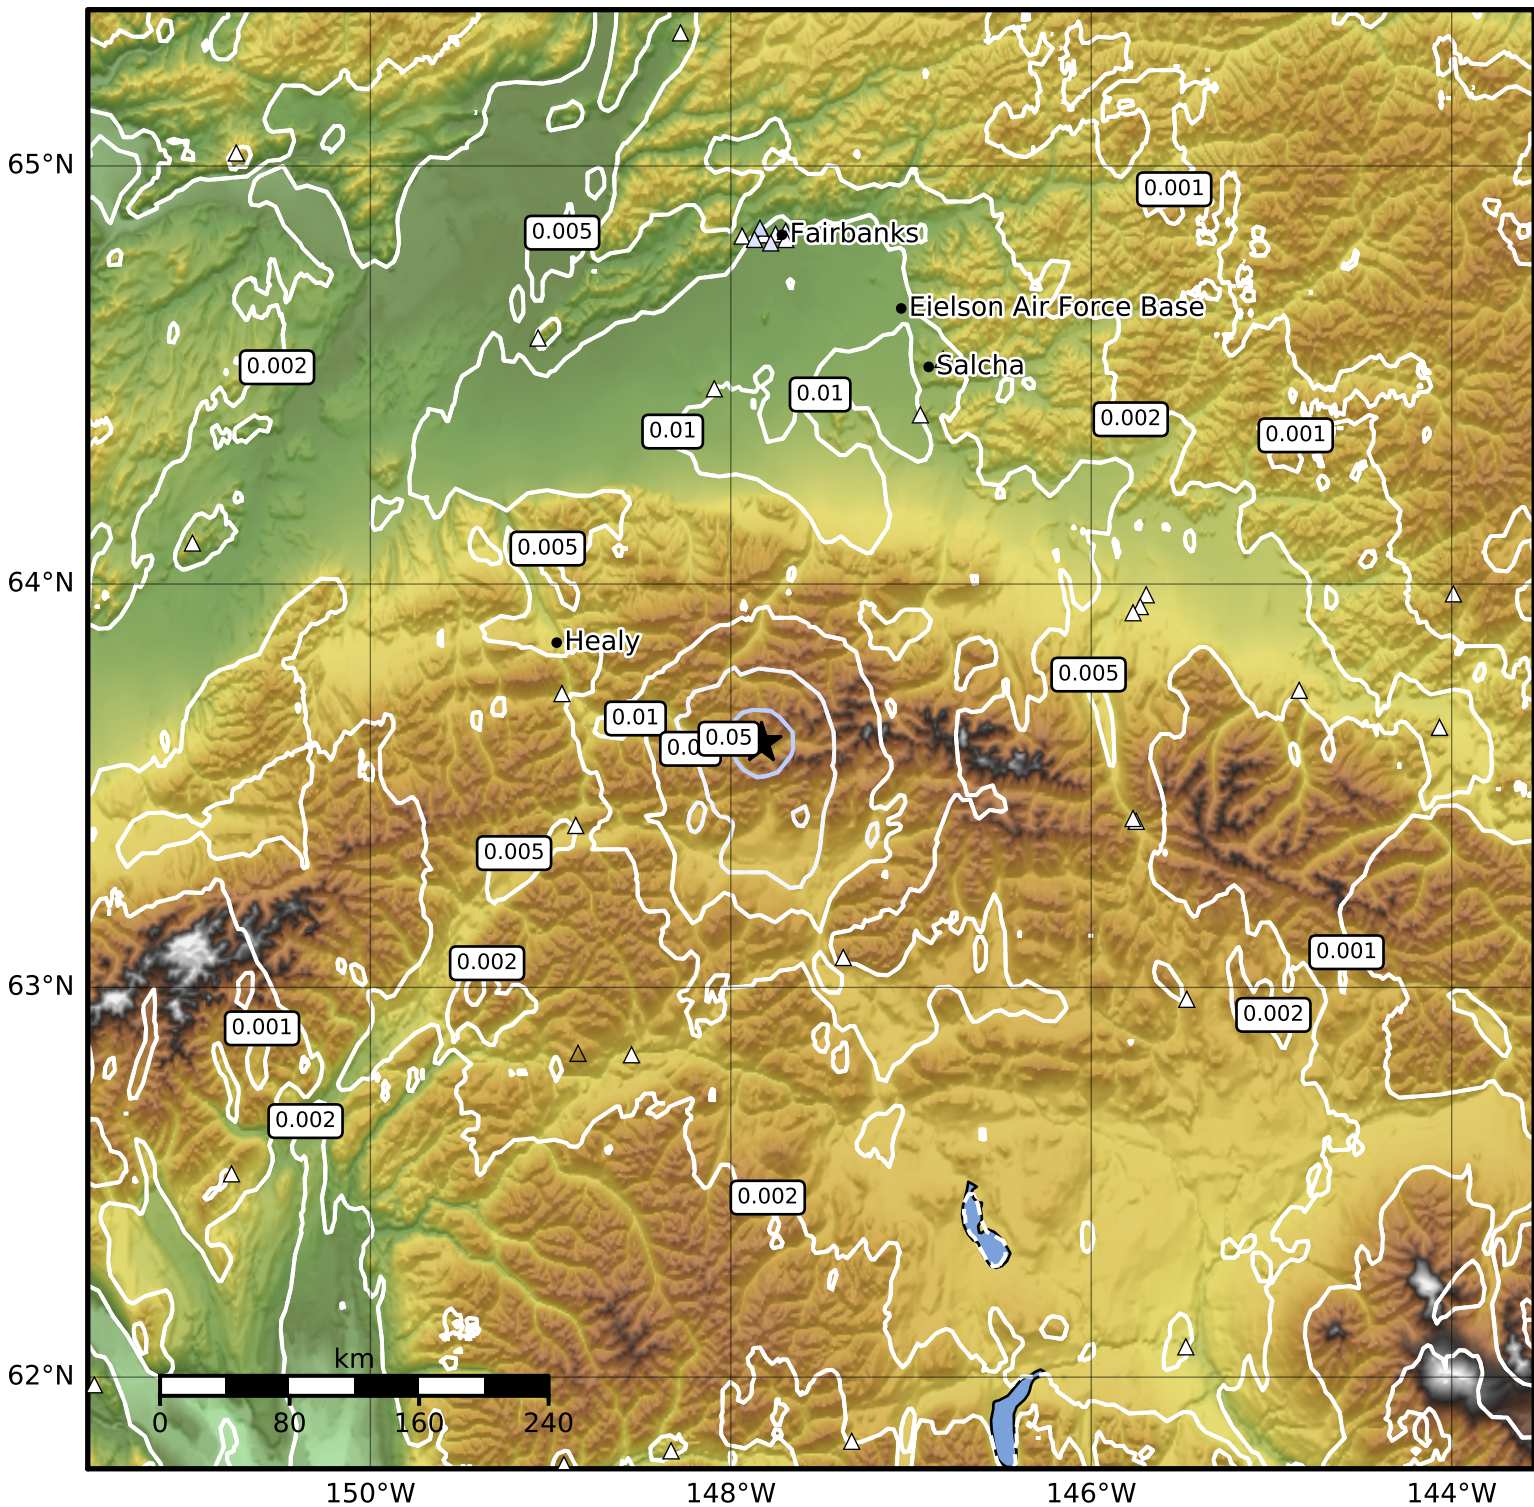

1.0 Second Peak Spectral Acceleration Map Alaska Earthquake Center
 ShakeMap: 53 km (33 miles) E of Denali Park
 Oct 04, 2023 07:40:56 UTC M3.6 N63.61 W147.83 Depth: 6.6km ID:ak023cq89uz6

SA(1.0) (%g)	0.1	0.2	0.5	1	2	5	10	20	50	100	200
--------------	-----	-----	-----	---	---	---	----	----	----	-----	-----

Scale based on Worden et al. (2012)

△ Seismic Instrument ○ Reported Intensity

★ Epicenter

Version 1: Processed 2023-10-04T07:49:40Z