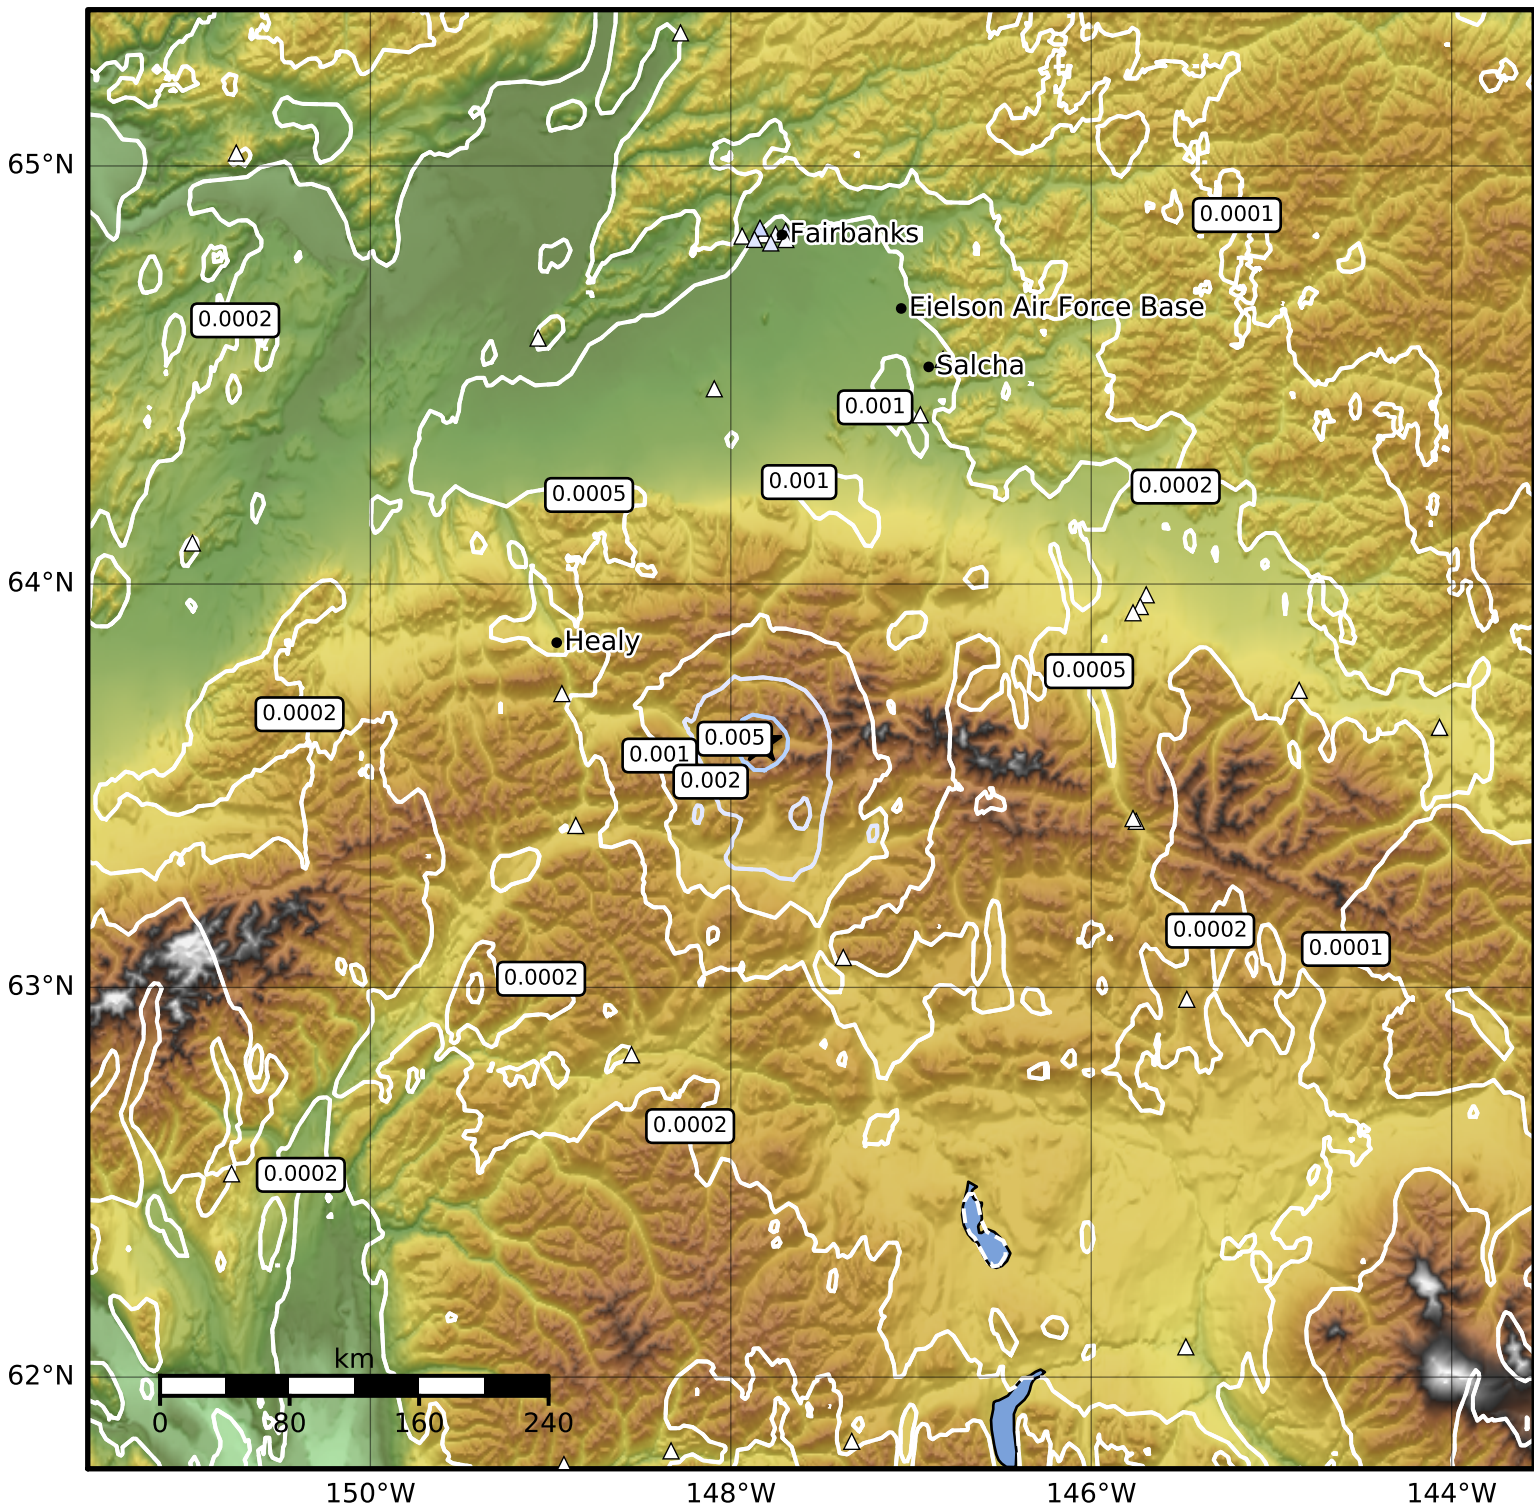

3.0 Second Peak Spectral Acceleration Map Alaska Earthquake Center
 ShakeMap: 53 km (33 miles) E of Denali Park
 Oct 04, 2023 07:40:56 UTC M3.6 N63.61 W147.83 Depth: 6.6km ID:ak023cq89uz6

Scale based on Worden et al. (2012)

△ Seismic Instrument ○ Reported Intensity

★ Epicenter

Version 1: Processed 2023-10-04T07:49:40Z