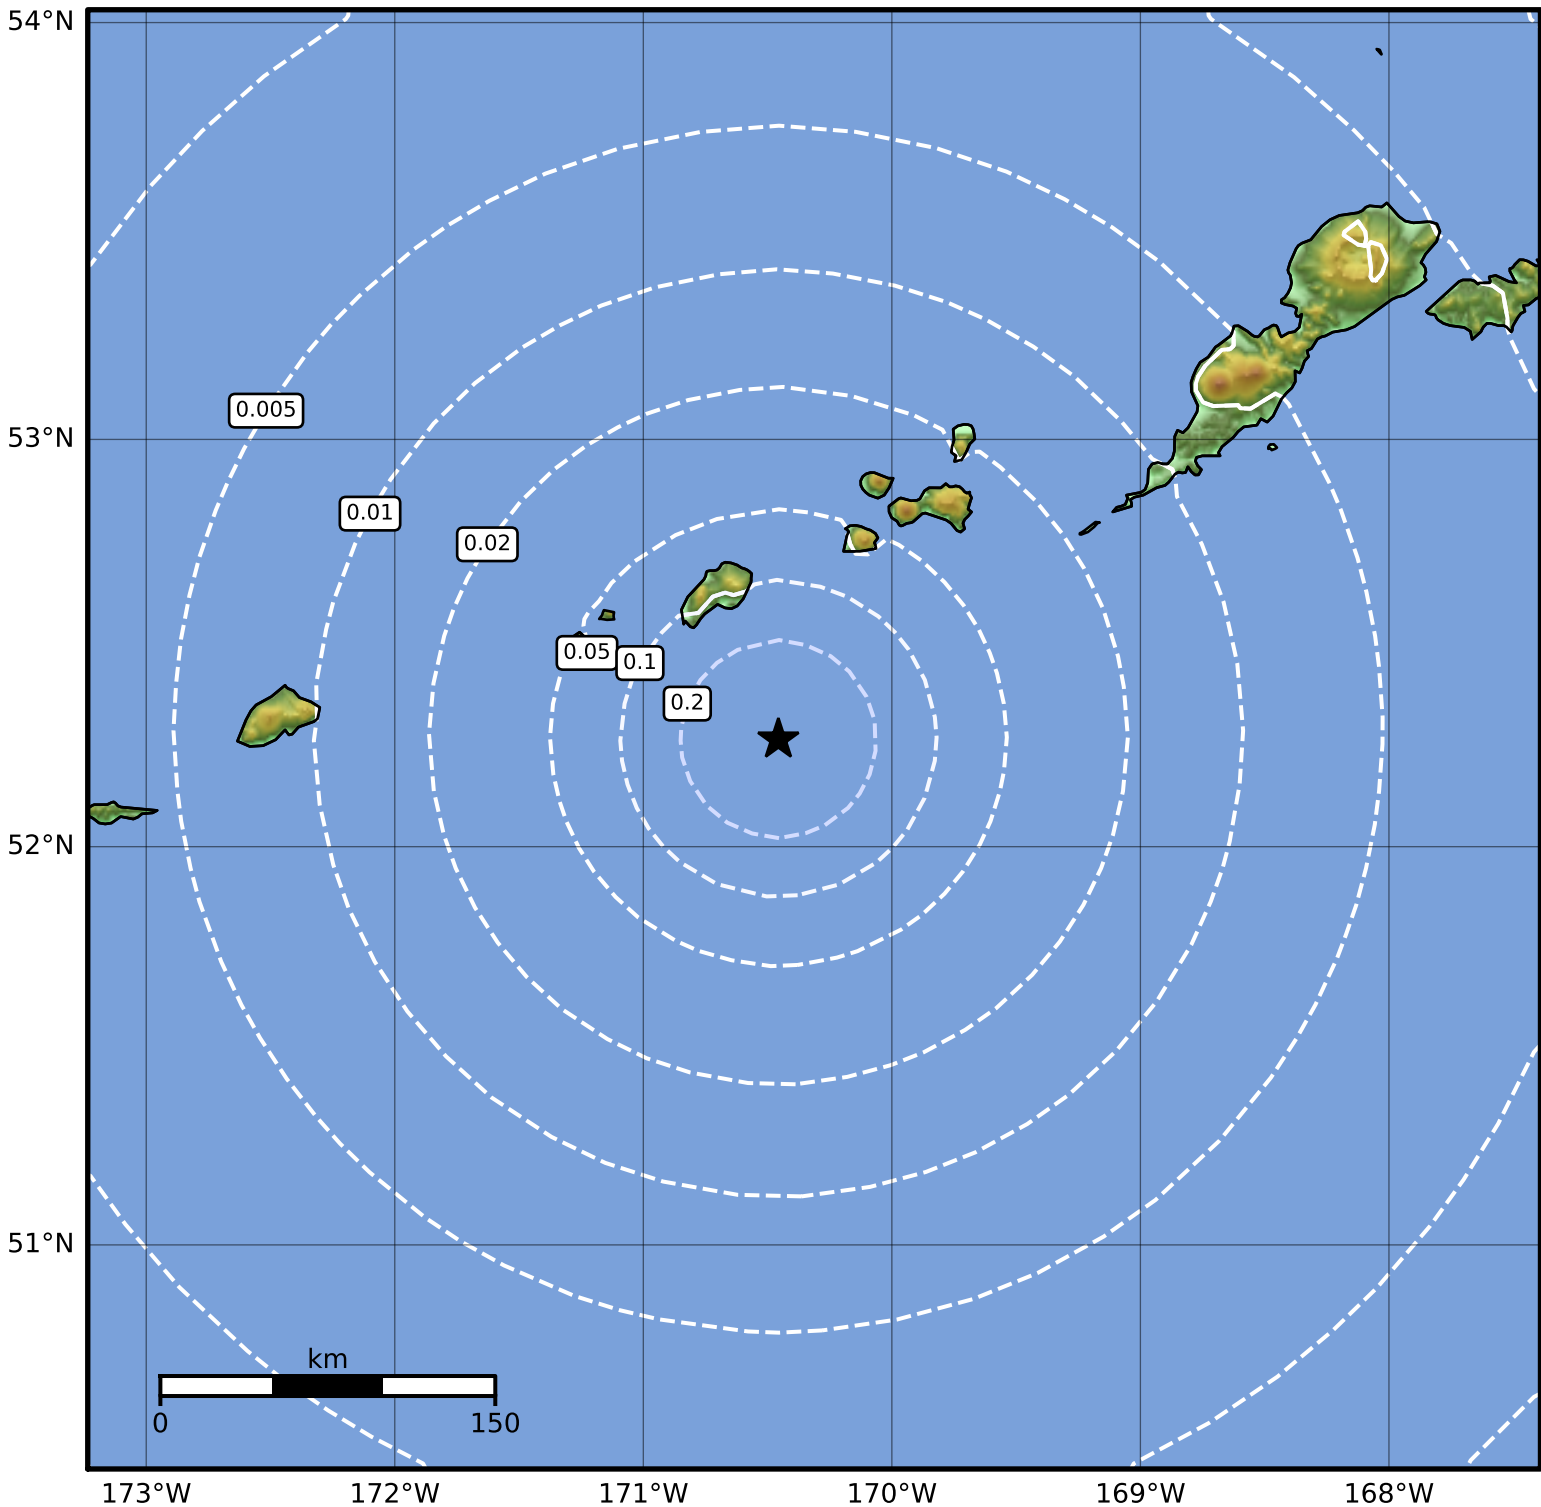

0.3 Second Peak Spectral Acceleration Map Alaska Earthquake Center
 ShakeMap: 105 km (65 miles) E of Amukta Pass
 Oct 18, 2023 04:02:20 UTC M3.6 N52.27 W170.46 Depth: 23.1km ID:ak023ddb75v

SA(0.3) (%g)	0.1	0.2	0.5	1	2	5	10	20	50	100	200
--------------	-----	-----	-----	---	---	---	----	----	----	-----	-----

Scale based on Worden et al. (2012)

Version 1: Processed 2023-10-18T04:06:07Z

△ Seismic Instrument ○ Reported Intensity

★ Epicenter