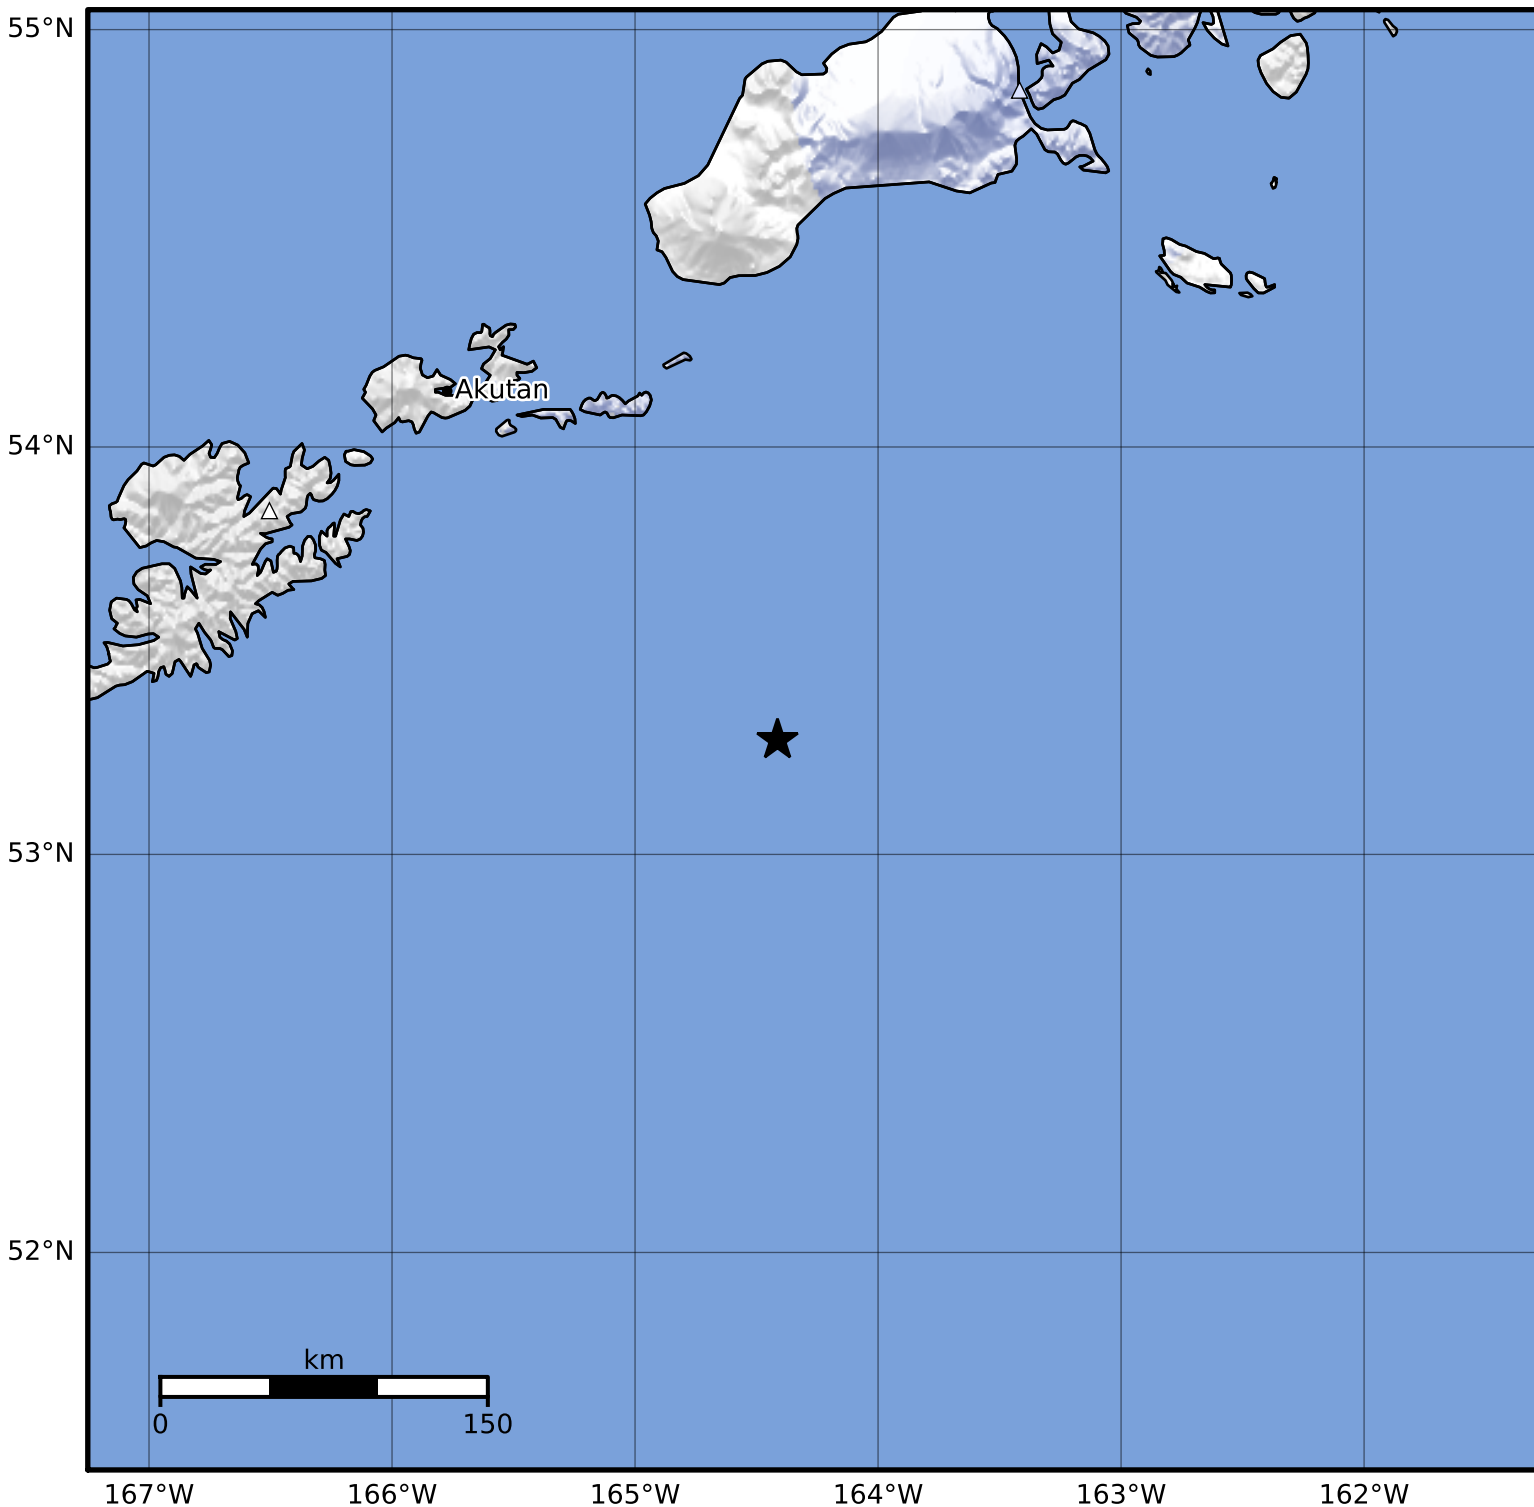

Macroseismic Intensity Map Alaska Earthquake Center
 ShakeMap: 130 km (81 miles) SE of Akutan
 Jan 08, 2023 10:22:39 UTC M4.1 N53.28 W164.41 Depth: 7.3km ID:ak023dedxky

SHAKING	Not felt	Weak	Light	Moderate	Strong	Very strong	Severe	Violent	Extreme
DAMAGE	None	None	None	Very light	Light	Moderate	Moderate/heavy	Heavy	Very heavy
PGA(%g)	<0.0464	0.297	2.76	6.2	11.5	21.5	40.1	74.7	>139
PGV(cm/s)	<0.0215	0.135	1.41	4.65	9.64	20	41.4	85.8	>178
INTENSITY	I	II-III	IV	V	VI	VII	VIII	IX	X+

Scale based on Worden et al. (2012)

Version 2: Processed 2023-01-08T22:55:36Z

△ Seismic Instrument ○ Reported Intensity

★ Epicenter