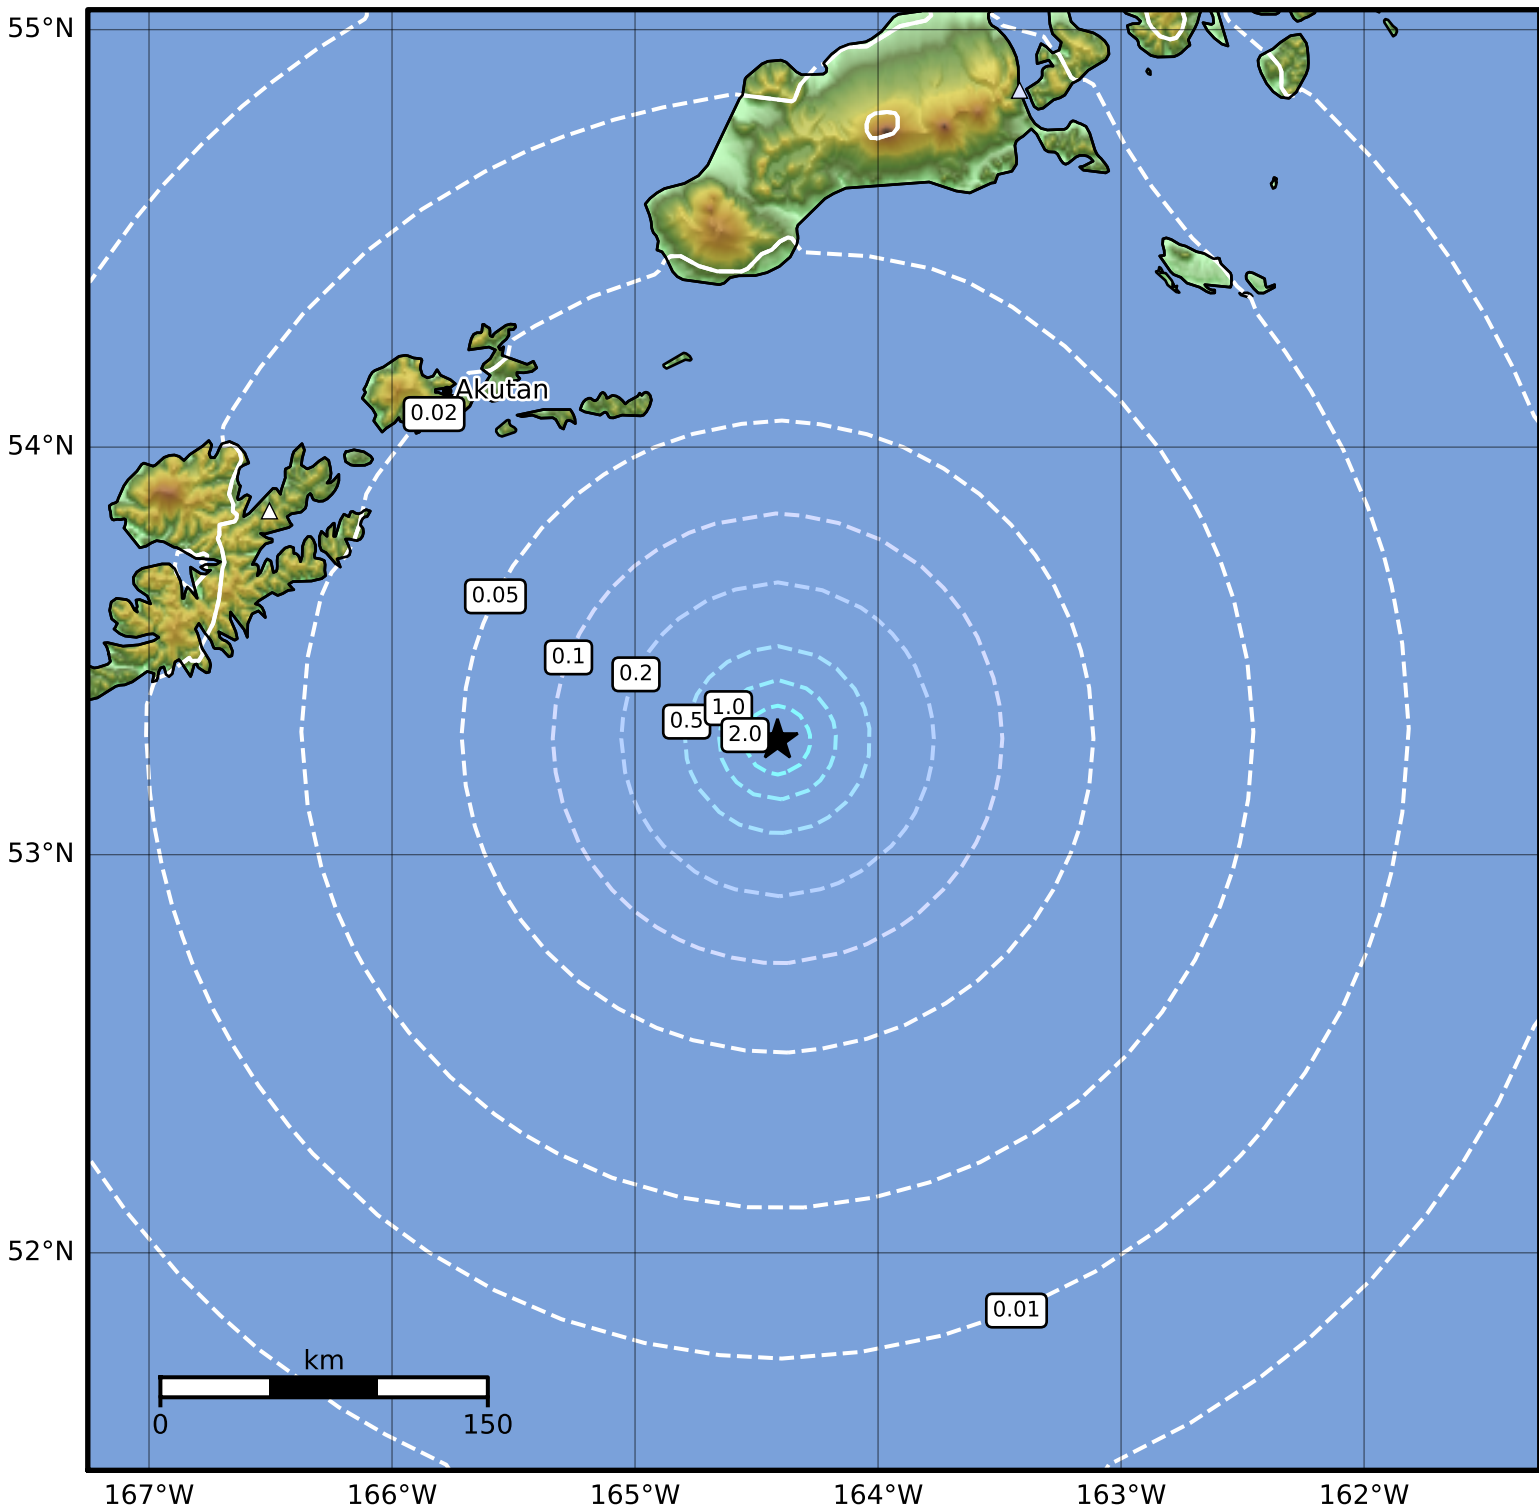

Peak Ground Acceleration Map Alaska Earthquake Center
ShakeMap: 130 km (81 miles) SE of Akutan
Jan 08, 2023 10:22:39 UTC M4.1 N53.28 W164.41 Depth: 7.3km ID:ak023dedxky

PGA (%g)	0.1	0.2	0.5	1	2	5	10	20	50	100	200
----------	-----	-----	-----	---	---	---	----	----	----	-----	-----

Scale based on Worden et al. (2012)

Version 2: Processed 2023-01-08T22:55:36Z

△ Seismic Instrument ○ Reported Intensity

★ Epicenter