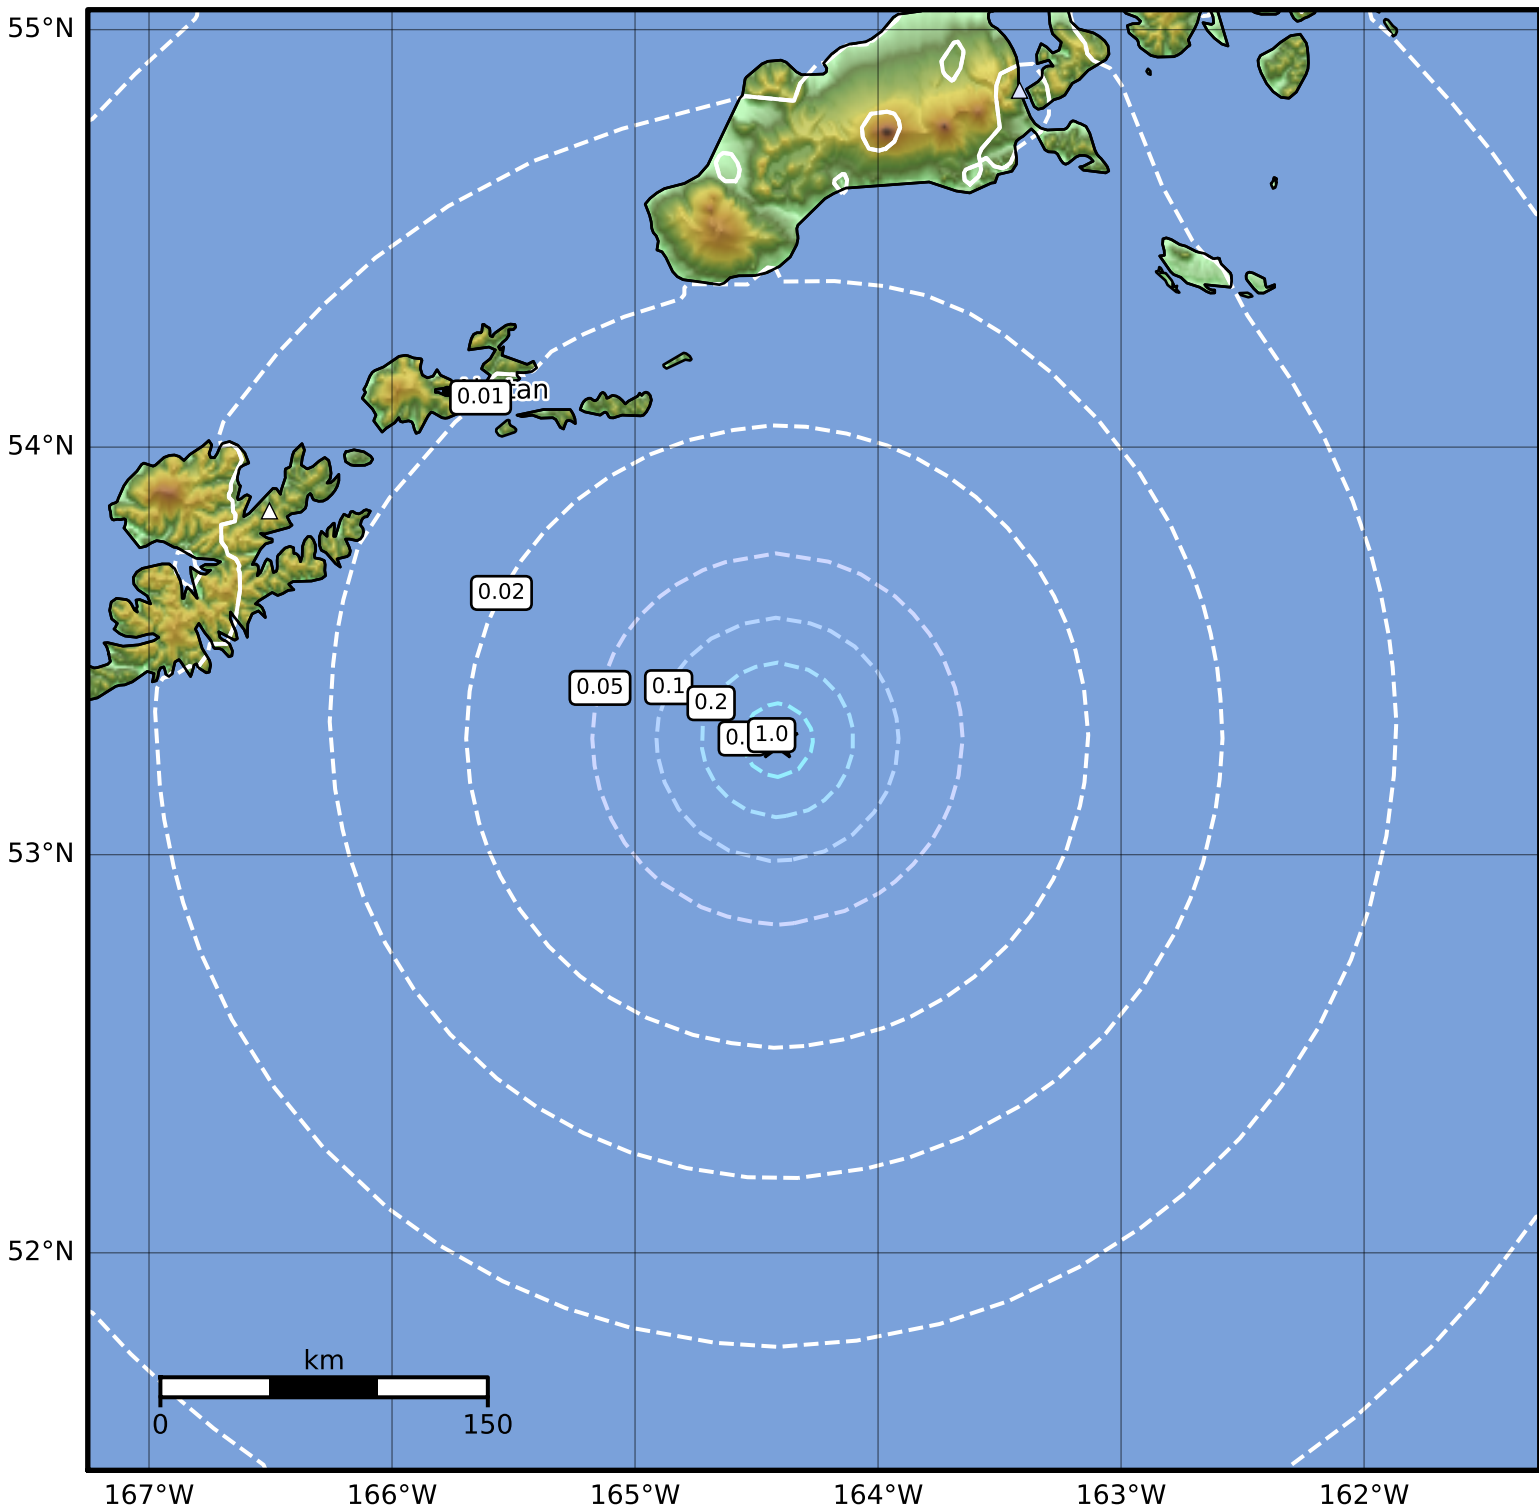

Peak Ground Velocity Map Alaska Earthquake Center
ShakeMap: 130 km (81 miles) SE of Akutan
Jan 08, 2023 10:22:39 UTC M4.1 N53.28 W164.41 Depth: 7.3km ID:ak023dedxky

PGV (cm/s)	0.1	0.2	0.5	1	2	5	10	20	50	100	200
-------------------	------------	------------	------------	----------	----------	----------	-----------	-----------	-----------	------------	------------

Scale based on Worden et al. (2012)

Version 2: Processed 2023-01-08T22:55:36Z

△ Seismic Instrument ○ Reported Intensity

★ Epicenter