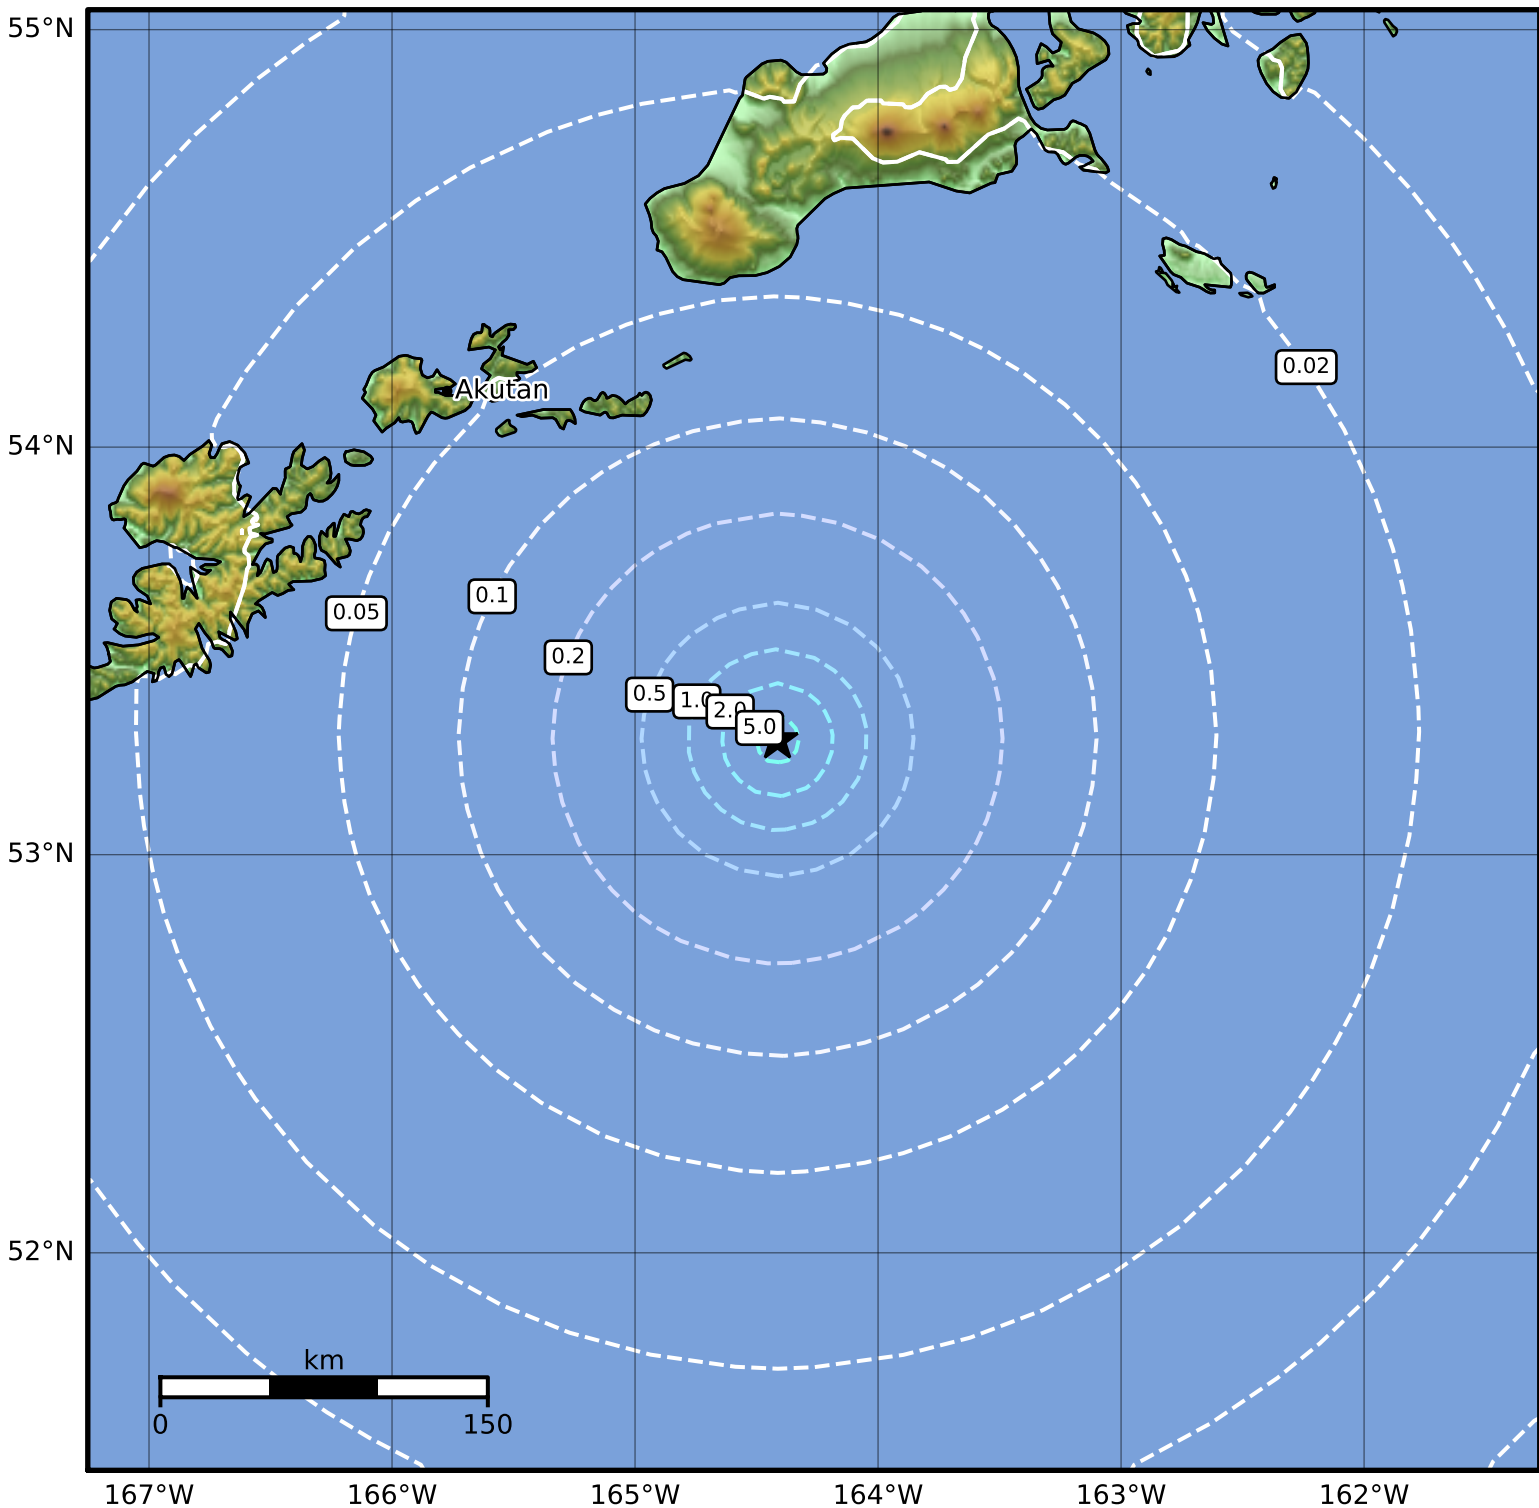

0.3 Second Peak Spectral Acceleration Map Alaska Earthquake Center
 ShakeMap: 130 km (81 miles) SE of Akutan
 Jan 08, 2023 10:22:39 UTC M4.1 N53.28 W164.41 Depth: 7.3km ID:ak023dedxky

SA(0.3) (%g)	0.1	0.2	0.5	1	2	5	10	20	50	100	200
--------------	-----	-----	-----	---	---	---	----	----	----	-----	-----

Scale based on Worden et al. (2012)

Version 2: Processed 2023-01-08T22:55:36Z

△ Seismic Instrument ○ Reported Intensity

★ Epicenter