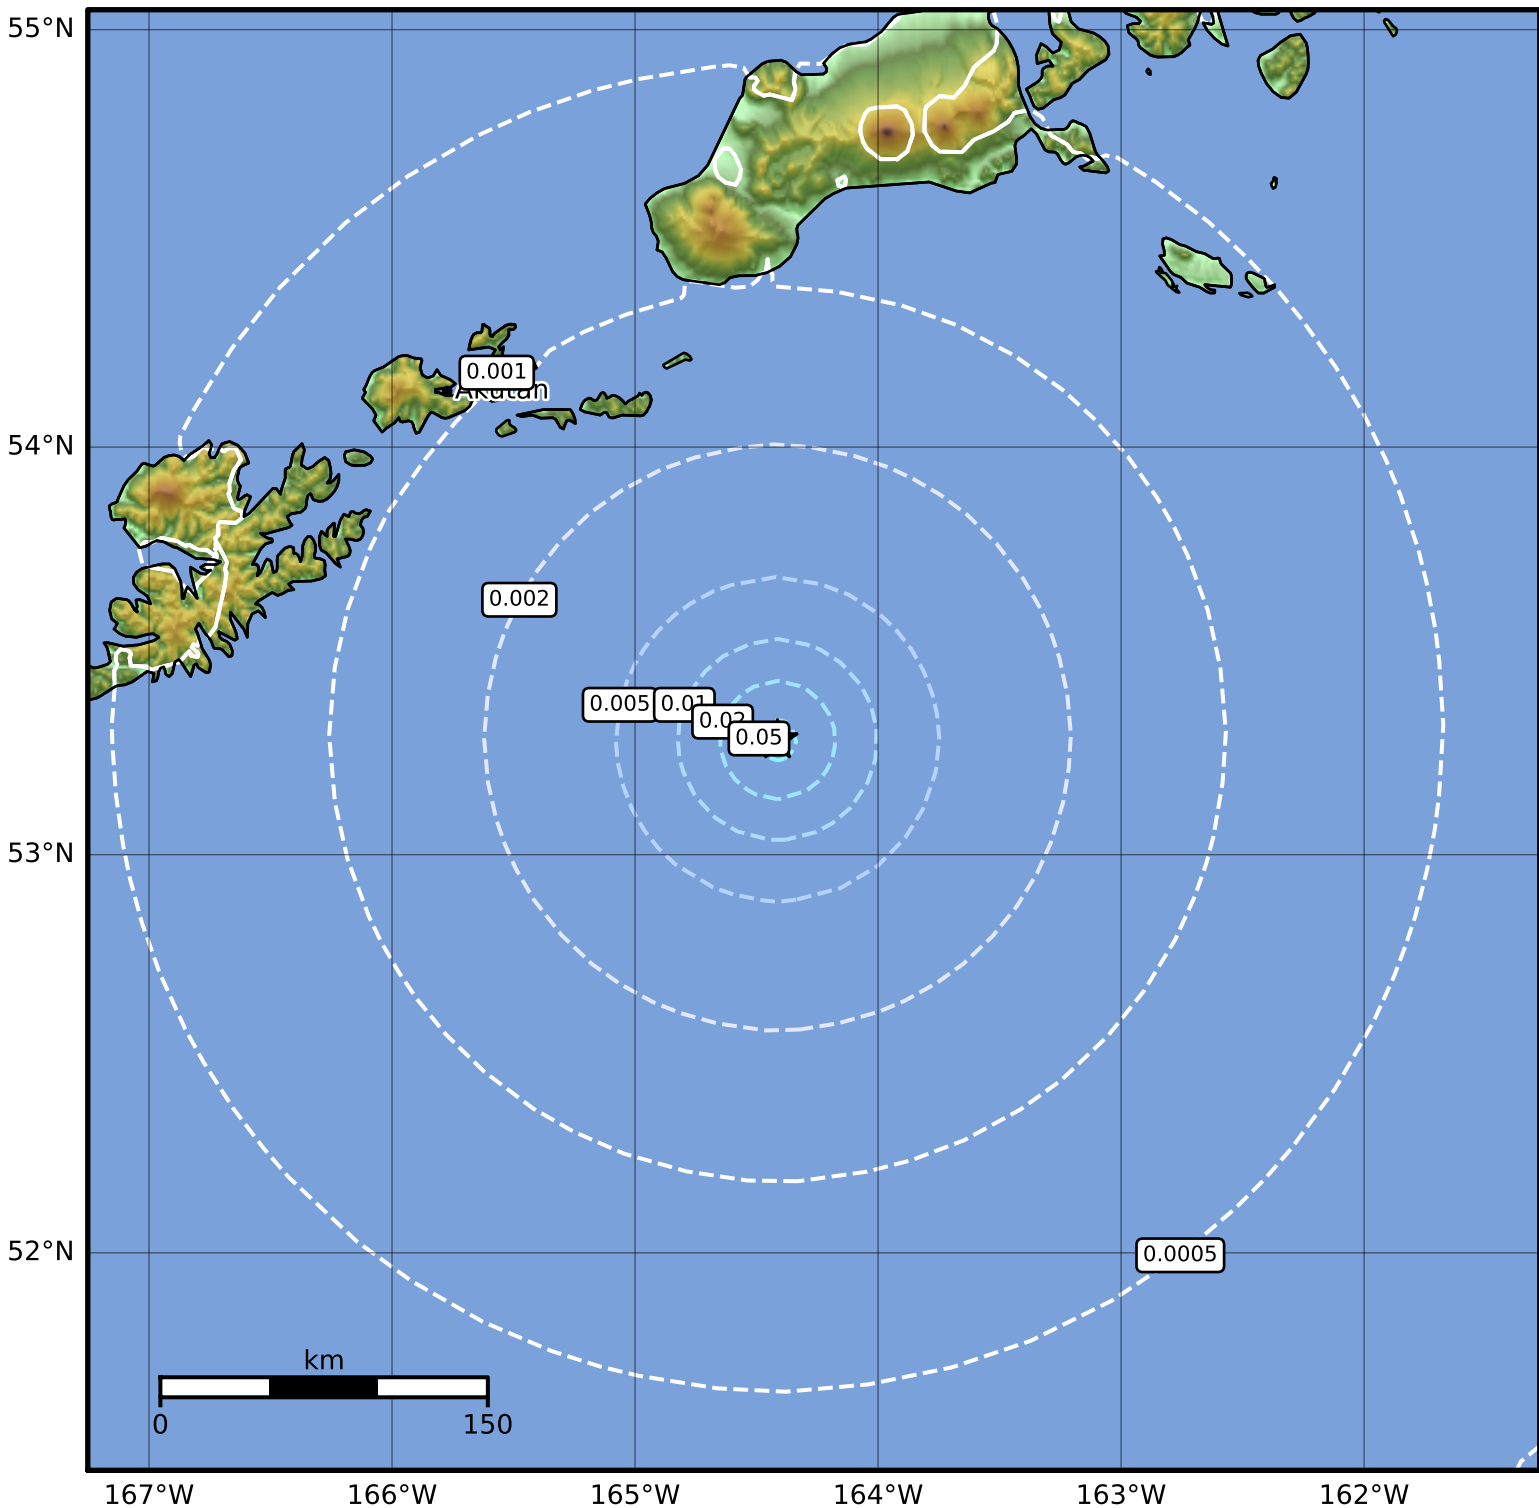

3.0 Second Peak Spectral Acceleration Map Alaska Earthquake Center
 ShakeMap: 130 km (81 miles) SE of Akutan
 Jan 08, 2023 10:22:39 UTC M4.1 N53.28 W164.41 Depth: 7.3km ID:ak023dedxky

SA(3.0) (%g)	0.1	0.2	0.5	1	2	5	10	20	50
--------------	-----	-----	-----	---	---	---	----	----	----

Scale based on Worden et al. (2012)

Version 2: Processed 2023-01-08T22:55:36Z

△ Seismic Instrument ○ Reported Intensity

★ Epicenter